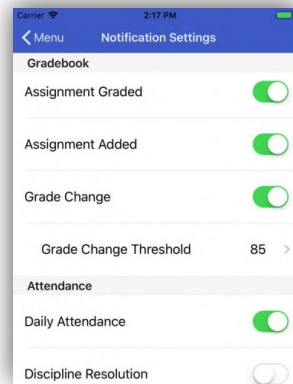

MANCHESTER REGIONAL HIGH SCHOOL

70 Church Street, Haledon, NJ 07508 (973) 389-2820

Realtime Mobile Grades and Attendance App

Dear **Parents** and **Guardians**,

We are excited to offer a new way for you to get direct access to your child's **GRADES** and **ATTENDANCE**.

We encourage you to check out the free *Realtime Link for Parents* App! This mobile app will not replace "Parent Portal," but will instead streamline your access to important information about your child. Follow these steps to gain access to this great feature.

Step One: Check to make sure that your Parent Portal login is set up and that you can log in to Parent Portal.

Step Two: Go to Apple App Store or Android Playstore and download "**Realtime Link for Parents**."

Step Three: Start the App. Log in with District Code (**3980**) and Portal Code, Portal Username, and Portal Password.

Step Four: Select your child(ren), enable notifications, and allow notifications.

Step Five: Select the type of notifications you wish to receive.

If you need any help with any aspect of this, please reach out to us so we can offer our assistance.

- Student last names starting with A-F contact lneuscheler@mrhs.net
- Student last names starting with G-O contact dsposato@mrhs.net
- Student last names starting with P-Z contact cfisher@mrhs.net