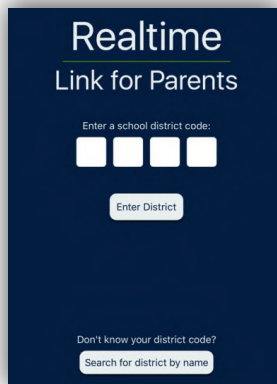

MANCHESTER REGIONAL HIGH SCHOOL

70 Church Street, Haledon, NJ 07508 (973) 389-2820

Realtime Mobile Grades and Attendance App

Dear **Parents** and **Guardians**,

We are excited to offer a new way for you to get direct access to your child's **GRADES** and **ATTENDANCE**.

We encourage you to check out the free *Realtime Link for Parents* App! This mobile app will not replace "Parent Portal," but will instead streamline your access to important information about your child. Follow these steps to gain access to this great feature.

Step One: Check to make sure that your Parent Portal login is set up and that you can log in to Parent Portal.

Step Two: Go to Apple App Store or Android Playstore and download "**Realtime Link for Parents**."

Step Three: Start the App. Log in with District Code (**3980**) and Portal Code, Portal Username, and Portal Password.

Step Four: Select your child(ren), enable notifications, and allow notifications.

Step Five: Select the type of notifications you wish to receive.

If you need any help with any aspect of this, please reach out to us so we can offer our assistance.

- Student last names starting with A-F contact lneuscheler@mrhs.net
- Student last names starting with G-O contact dsposato@mrhs.net
- Student last names starting with P-Z contact cfisher@mrhs.net