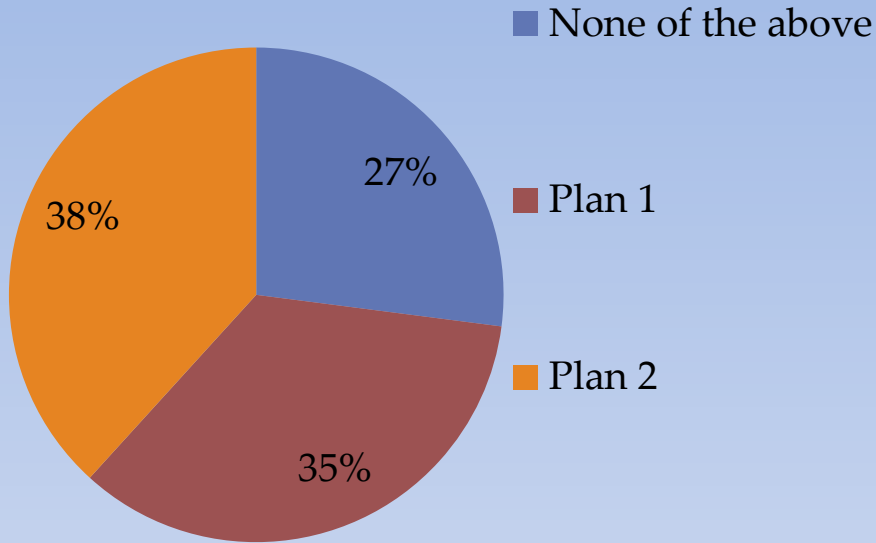

2014 Bus Survey Results

Plan

Plan 1

Elementary and middle schools starting school at 7:45 a.m. and releasing at 2:45 p.m.

High schools and Sparkman 9 starting school at 8:45 a.m. and releasing at 3:45 p.m.