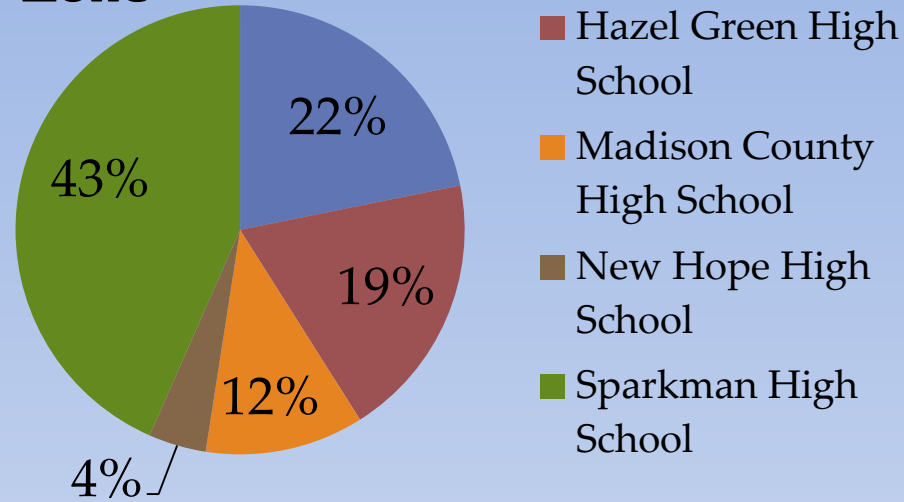

Plan 2

Elementary and middle schools starting school at 7:30 a.m. and releasing at 2:30 p.m.

High schools and Sparkman 9 starting school at 8:30 a.m. and releasing at 3:30 p.m.

Zone

Role