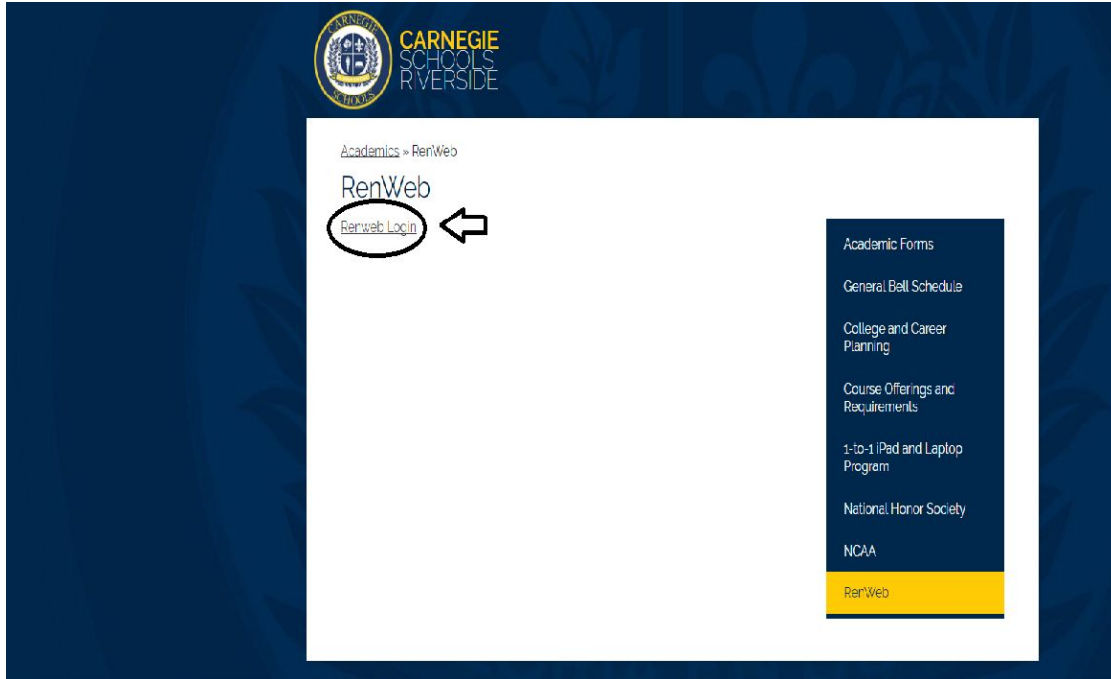

Step 4:

Once the Renweb tab is chosen, click on the link that says Renweb login which will then direct you to the Renweb login screen

RenWeb - Academics - X RenWeb > Logins > ParentsWeb - Login.aspx?

Secure | https://logins2.renweb.com/Logins/ParentsWeb-Login.aspx?

Apps Office 365 Console Admin console Deployment Ideas Login Admin - Carnegie Sci RenWeb > Logins > Carnegie Schools Riv Login

renweb
Powering School Systems Online
Serving schools since 1988.

RenWeb ParentsWeb Login

District Code:

User Name:

Password (case-sensitive):

[Forgot User Name/Password?](#)

[Create New ParentsWeb Account](#)

Powered By [RenWeb](#) | [Privacy](#)

TRUSTe
Certified Privacy

Announcing RenWeb Home App Now Available for both Android and iPhone Users!

Provides Parents and Students Always-Logged-In Instant Access to Student Grades and Homework, School Announcements and Directories, and Much, Much More!

Now featuring Lunch Ordering & Online Payments at Participating Schools

RenWeb Home provides access to ParentsWeb information along with the conveniences of an Smartphone App for an annual subscription of $4.99 per household. Features include:

- Always-logged-in instant access to ParentsWeb information anytime, anywhere via iPhones and Android devices.
- Smartphone integration with the School Directory, allowing you to Tap & Send emails or place phone calls instantly to School Directory listings for parents and faculty.
- Ability to import homework assignments, school calendar events and directory listing to Smartphone calendars and contacts.
- Online lunch ordering and online payments for lunch, miscellaneous charges and tuition fees at participating schools.

Available now in Apple App Store and Google Play Store. Search "RenWeb Home".

[Learn More](#)