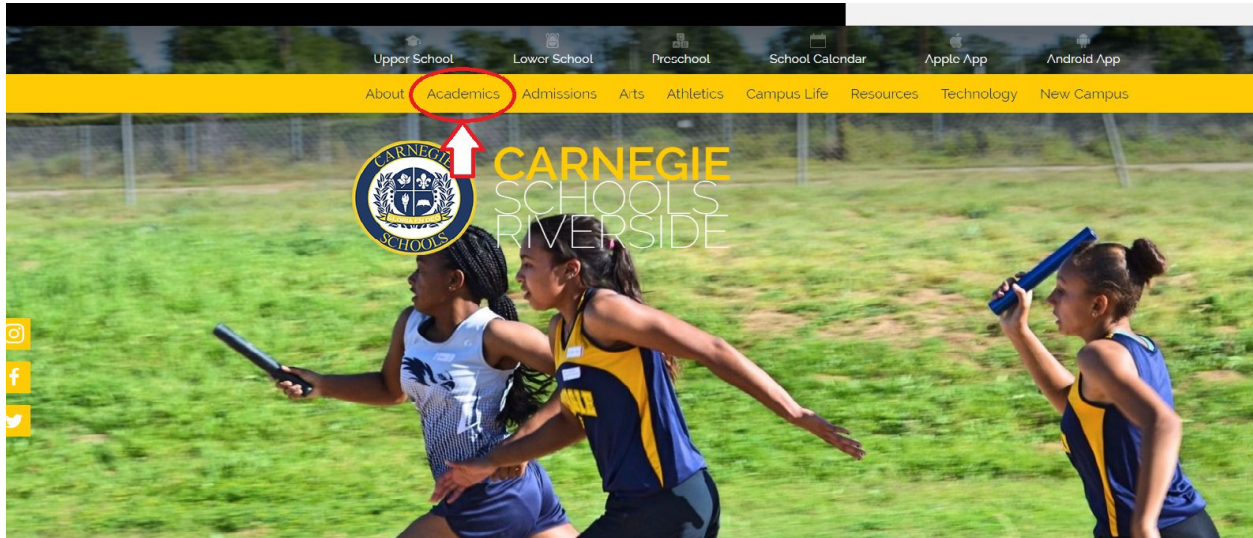

Step 3:

Once on the website, go to the academics tab, hover over it, and choose the Renweb Tab