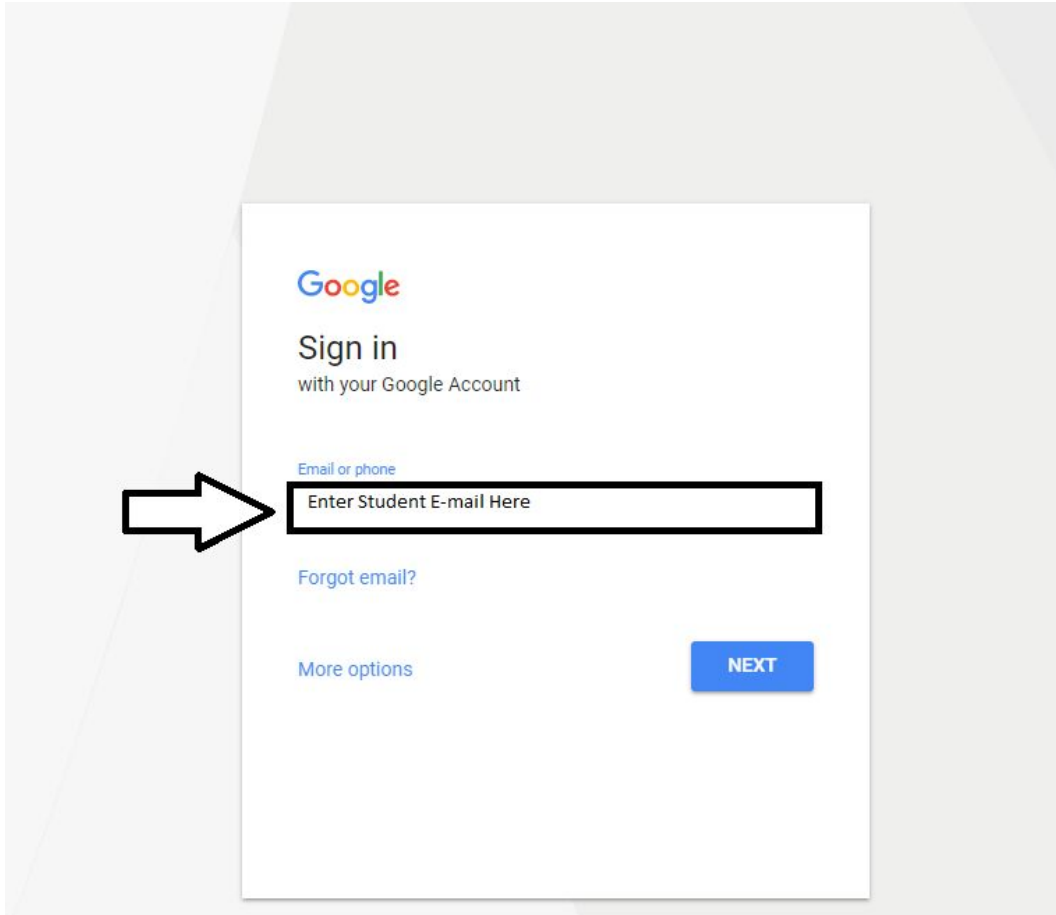

- Always-logged-in instant access to ParentsWeb information anytime, anywhere via iPhones and Android devices.
- Smartphone integration with the School Directory, allowing you to Tap & Send emails or place phone calls instantly to School Directory listings for parents and faculty.
- Ability to import homework assignments, school calendar events and directory listing to Smartphone calendars and contacts.
- Online lunch ordering and online payments for lunch, miscellaneous charges and tuition fees at participating schools.

Available now in Apple App Store and Google Play Store. Search "RenWeb Home".

[Learn More](#)

**Step 6:**

After clicking on create account, log into your student gmail account and click on the e-mail that you receive from Renweb Support.