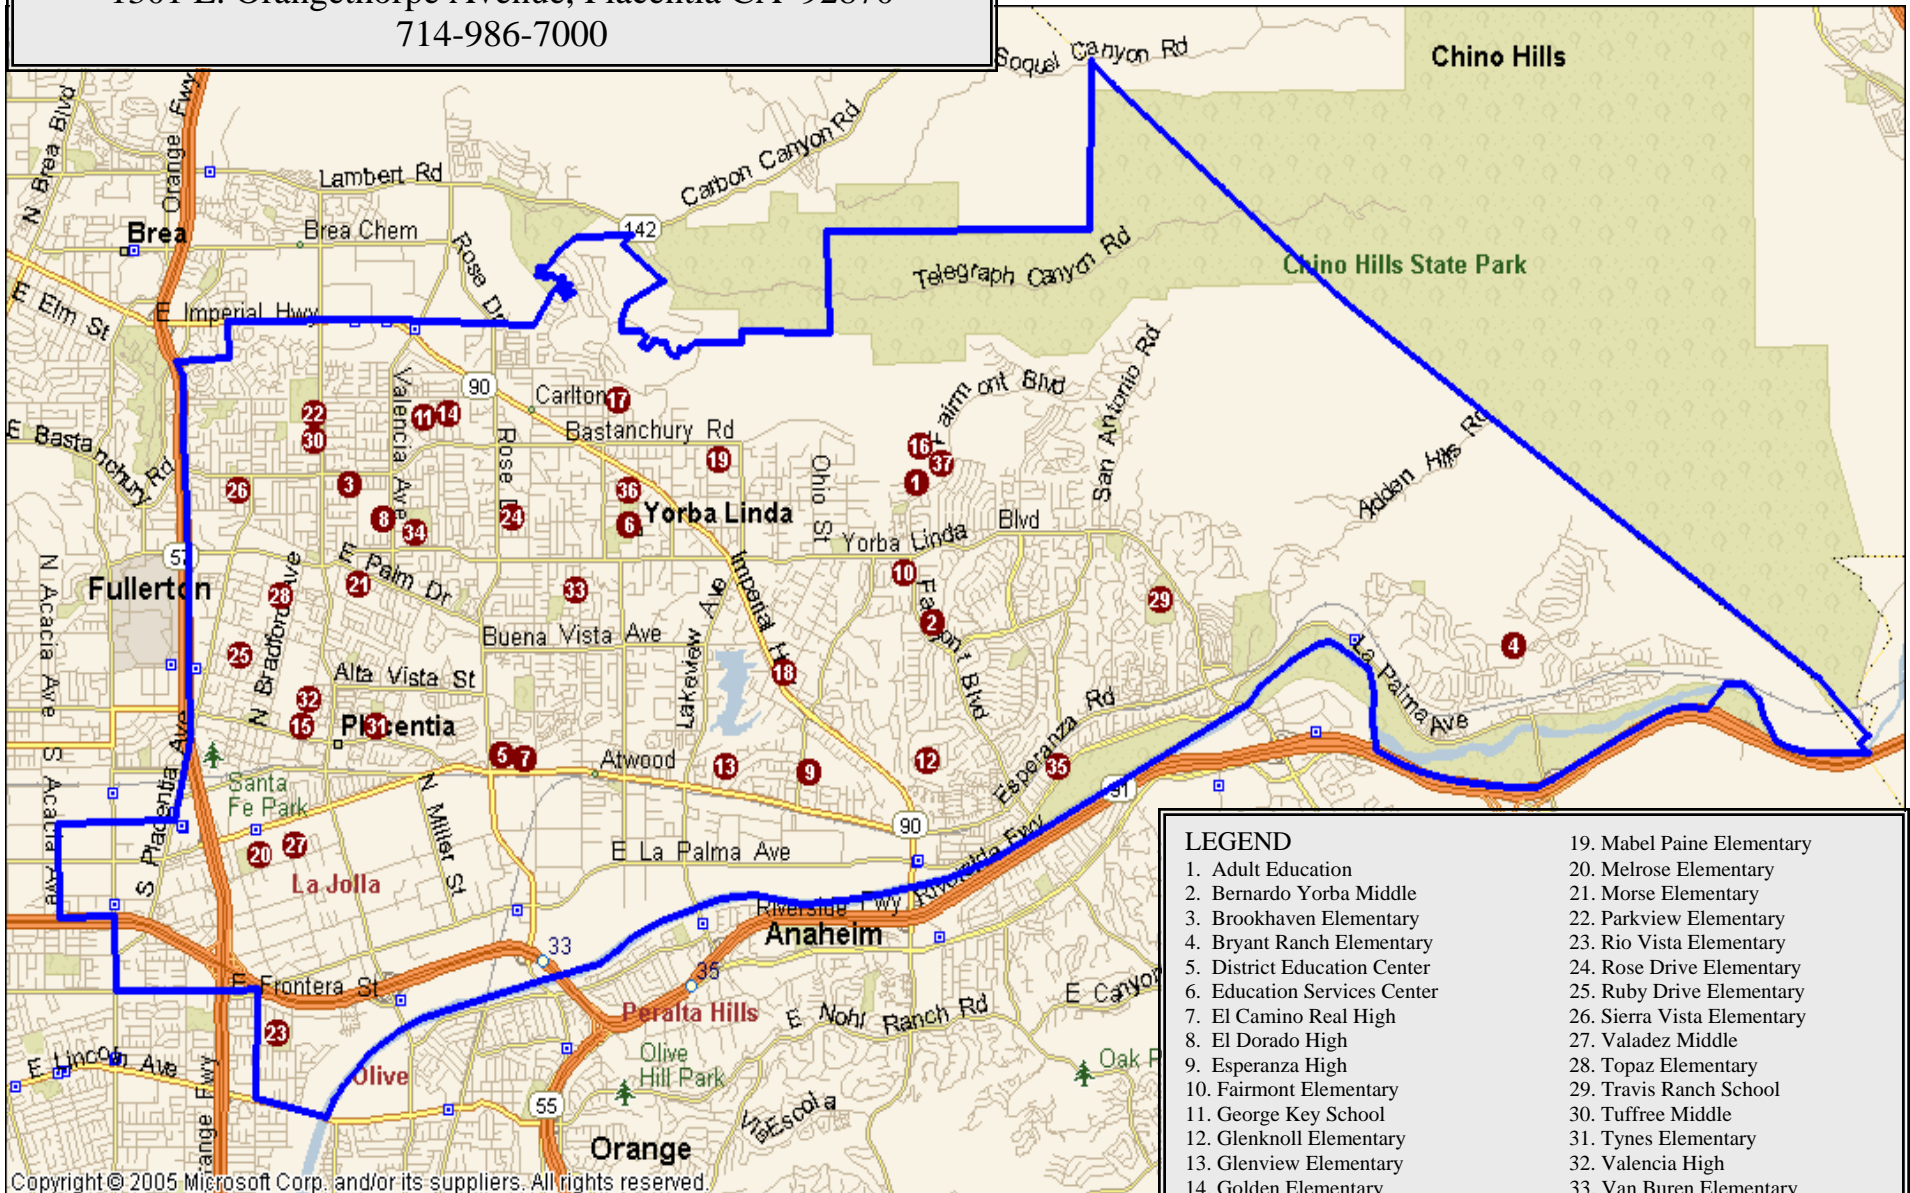

**Placentia – Yorba Linda Unified School District**  
 1301 E. Orangethorpe Avenue, Placentia CA 92870  
 714-986-7000

Copyright © 2005 Microsoft Corp. and/or its suppliers. All rights reserved.

LEGEND	
1. Adult Education	19. Mabel Paine Elementary
2. Bernardo Yorba Middle	20. Melrose Elementary
3. Brookhaven Elementary	21. Morse Elementary
4. Bryant Ranch Elementary	22. Parkview Elementary
5. District Education Center	23. Rio Vista Elementary
6. Education Services Center	24. Rose Drive Elementary
7. El Camino Real High	25. Ruby Drive Elementary
8. El Dorado High	26. Sierra Vista Elementary
9. Esperanza High	27. Valadez Middle
10. Fairmont Elementary	28. Topaz Elementary
11. George Key School	29. Travis Ranch School
12. Glenknoll Elementary	30. Tuffree Middle
13. Glenview Elementary	31. Tynes Elementary
14. Golden Elementary	32. Valencia High
15. Kraemer Middle	33. Van Buren Elementary
16. La Entrada	34. Wagner Elementary
17. Lakeview Elementary	35. Woodsboro Elementary
18. Linda Vista Elementary	36. Yorba Linda Middle
	37. Yorba Linda High