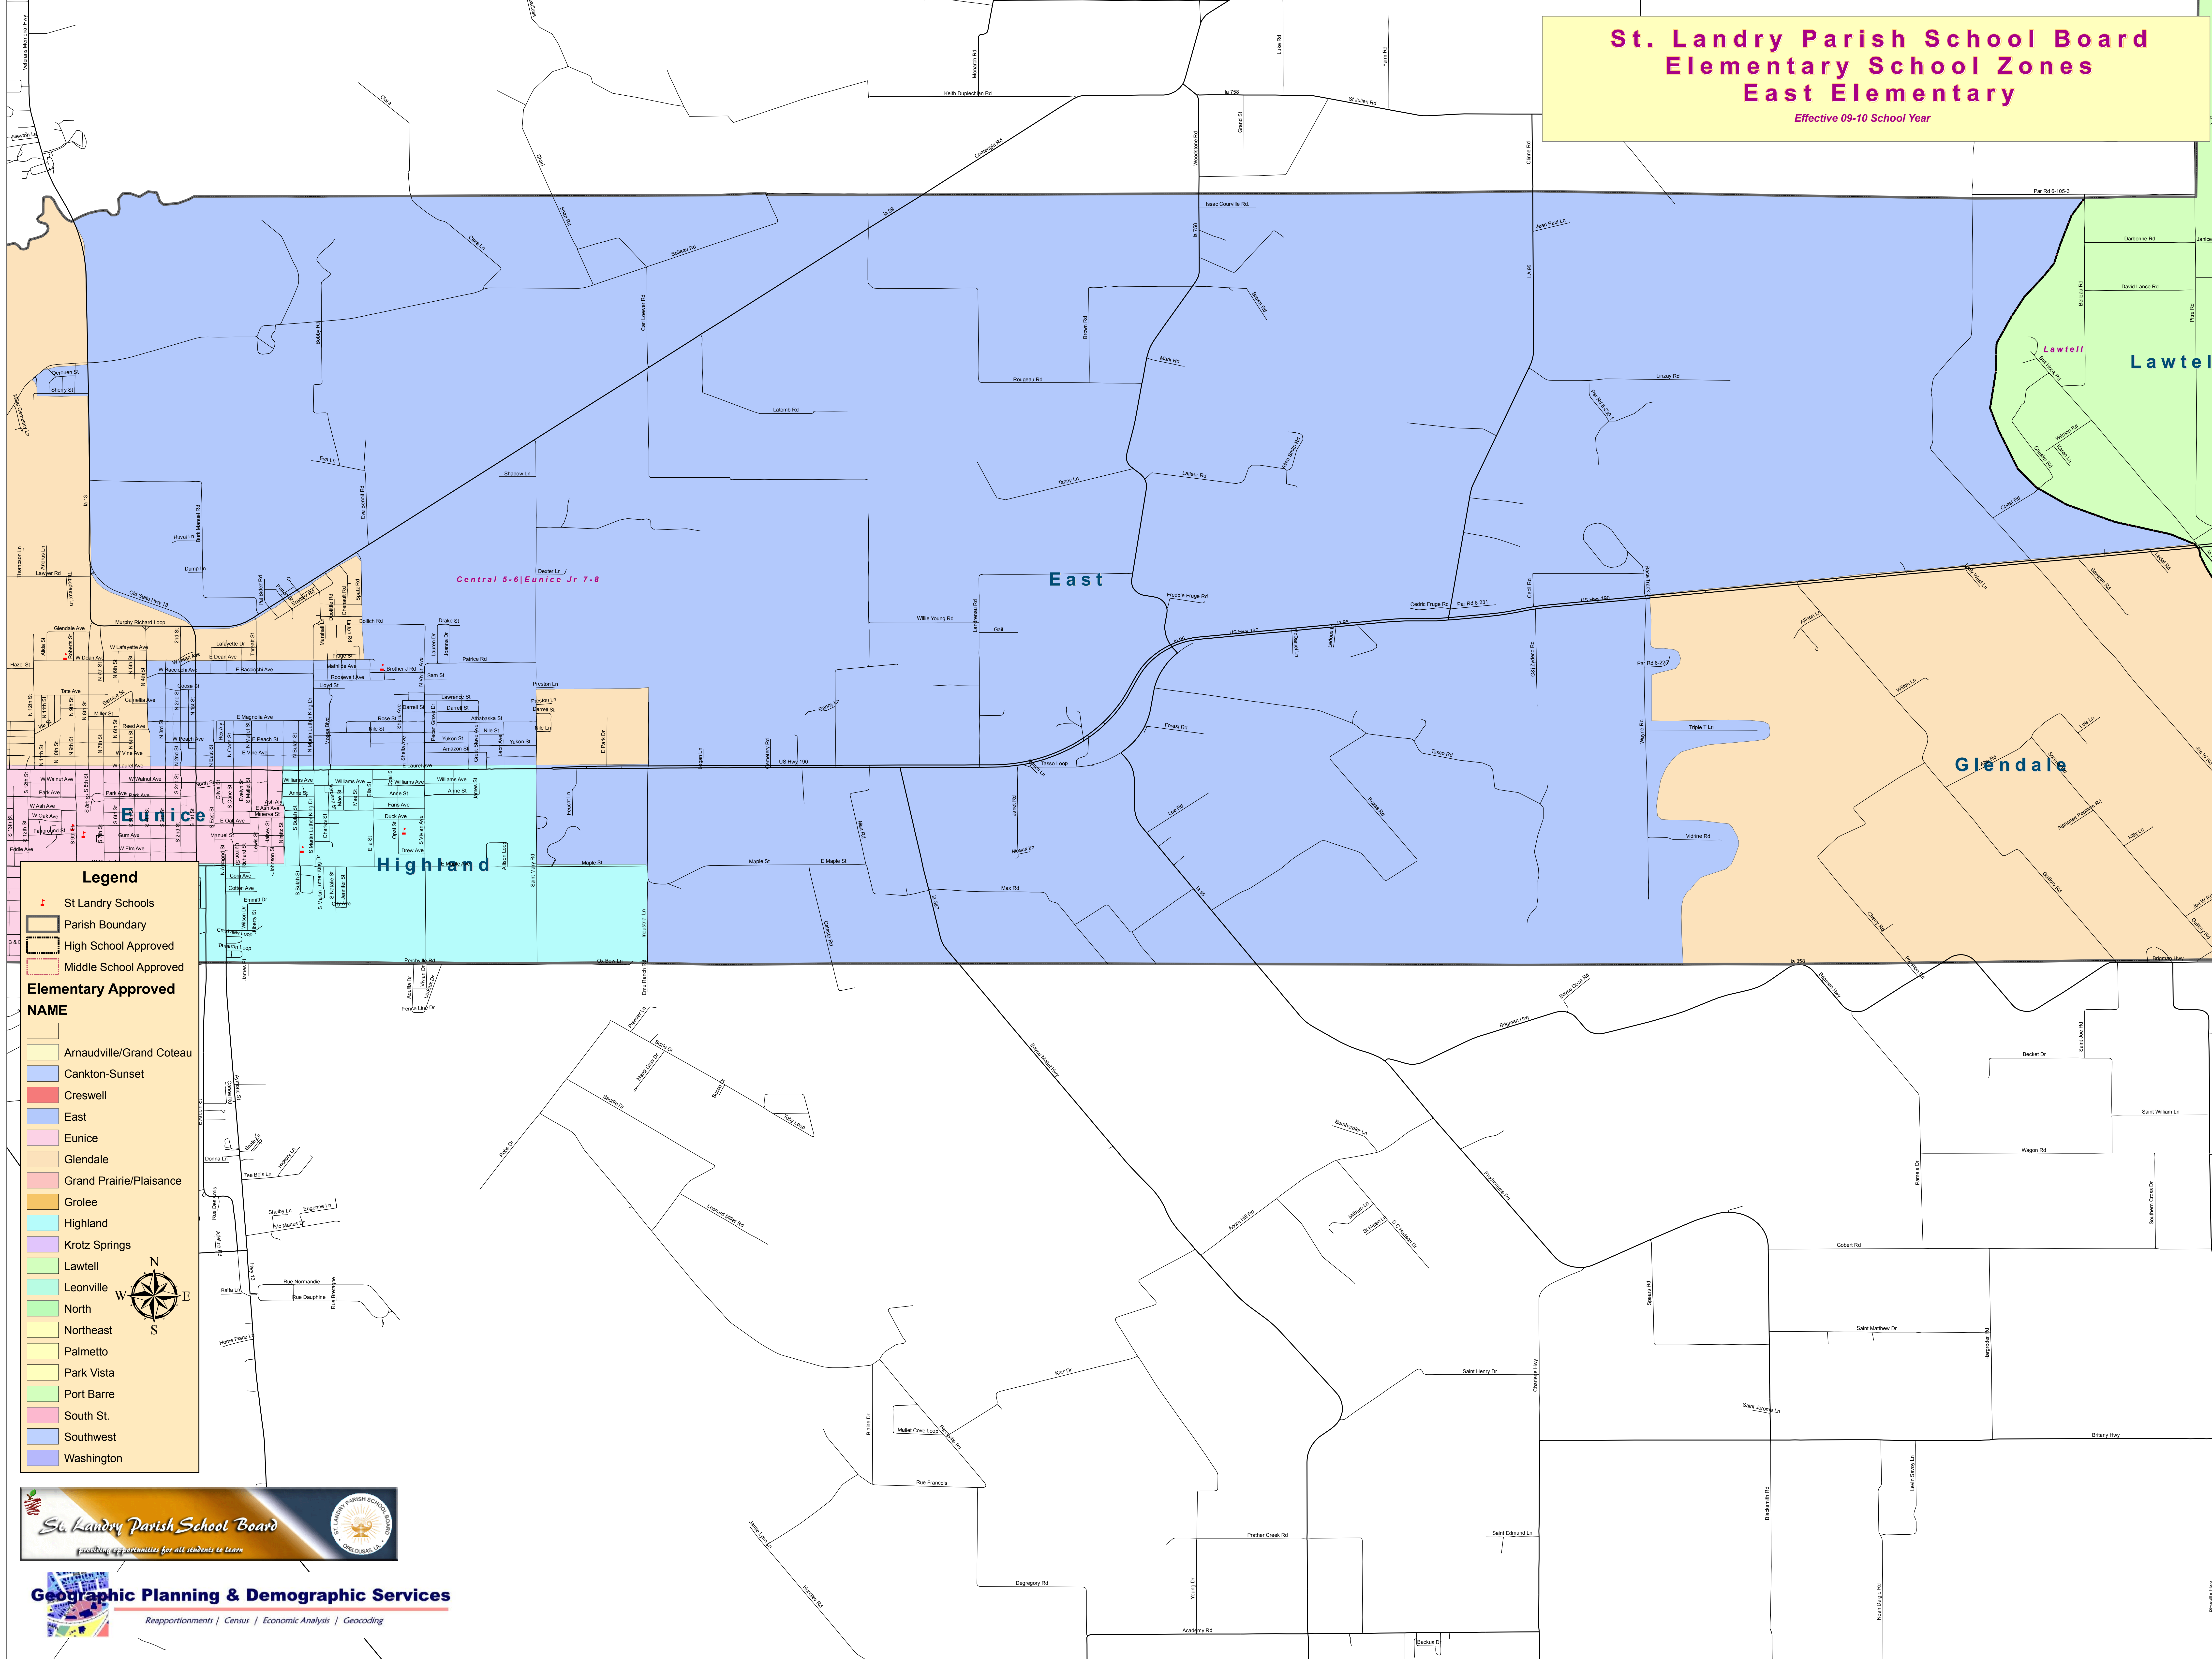

# St. Landry Parish School Board Elementary School Zones East Elementary

Effective 09-10 School Year

**Legend**

- St Landry Schools
- Parish Boundary
- High School Approved
- Middle School Approved

**Elementary Approved**

**NAME**

- Amandville/Grand Coteau
- Cankton-Sunset
- Creswell
- East
- Eunice
- Glendale
- Grand Prairie/Plaisance
- Grolee
- Highland
- Krotz Springs
- Lawtell
- Leonville
- North
- Northeast
- Palmetto
- Park Vista
- Port Barre
- South St.
- Southwest
- Washington