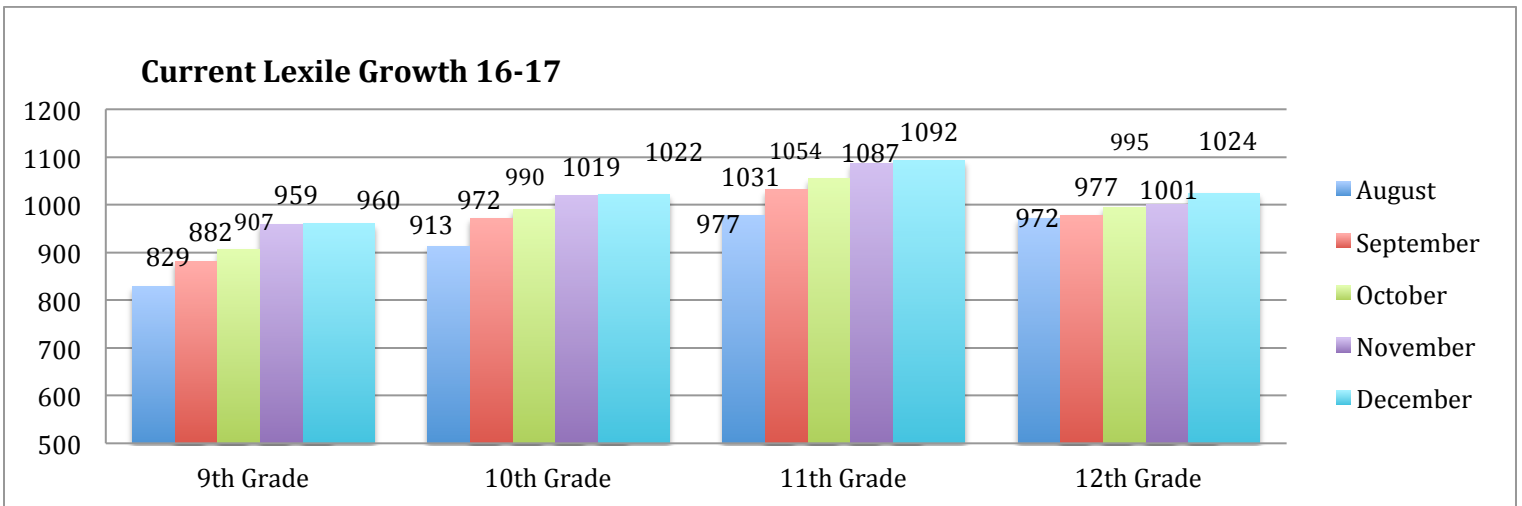

O'Donovan 6-8 Lexile Growth

Month	August	September	October	November	December	Total Growth
6 th Grade	666	665	669	690	714	+48
7 th Grade	720	731	739	777	789	+69
8 th Grade	816	850	877	934	940	+124

Ouchi 9-12 Lexile Growth

Month	August	September	October	November	December	Total Growth
9 th Grade	829	882	907	959	960	+133
10 th Grade	913	972	990	1019	1022	+112
11 th Grade	977	1031	1054	1087	1092	+105
12 th Grade	972	977	995	1001	1024	+53