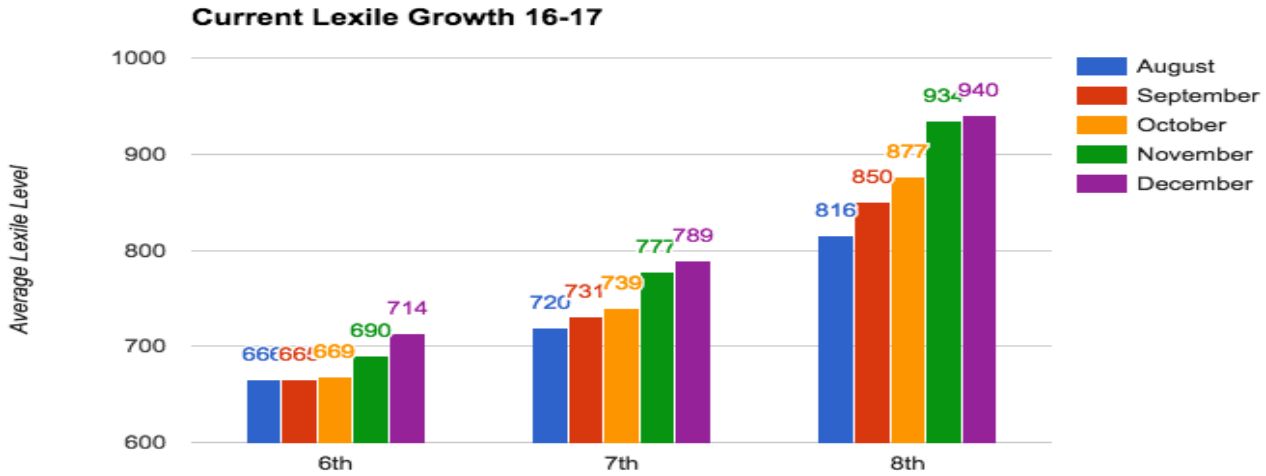

O'Donovan 6-8 Lexile Growth

Month	August	September	October	November	December	Total Growth
6 th Grade	666	665	669	690	714	+48
7 th Grade	720	731	739	777	789	+69
8 th Grade	816	850	877	934	940	+124

Ouchi 9-12 Lexile Growth

Month	August	September	October	November	December	Total Growth
9 th Grade	829	882	907	959	960	+133
10 th Grade	913	972	990	1019	1022	+112
11 th Grade	977	1031	1054	1087	1092	+105
12 th Grade	972	977	995	1001	1024	+53