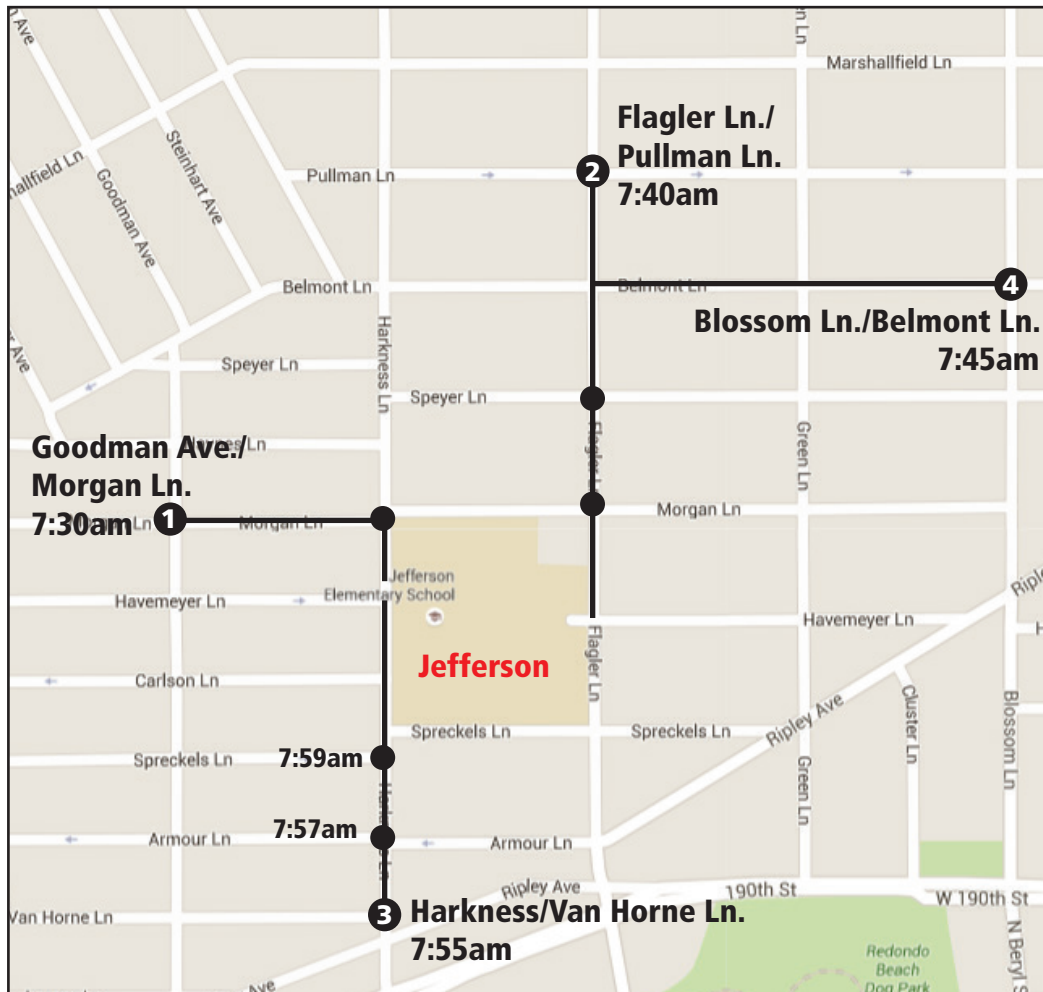

Jefferson Walking School Bus

Enroll your child as a walker: bchd.org/WalkingSchoolBus

Route 1: Leaves from Goodman Ave/Morgan Lane at 7:30am on Mondays, Wednesdays & Thursdays

Route 2: Leaves from Flagler Ln/Pullman Lane at 7:40am on Mondays, Wednesdays & Thursdays

Route 3: Leaves from Harkness/Van Horne Lane at 7:55am on Thursdays

Route 4: Leaves from Blossom Lane and Belmont Lane at 7:45am every Monday

Already Walking With Your Kids to School?

Become a Walking School Bus Volunteer one hour a week and help other kids walk to school too!