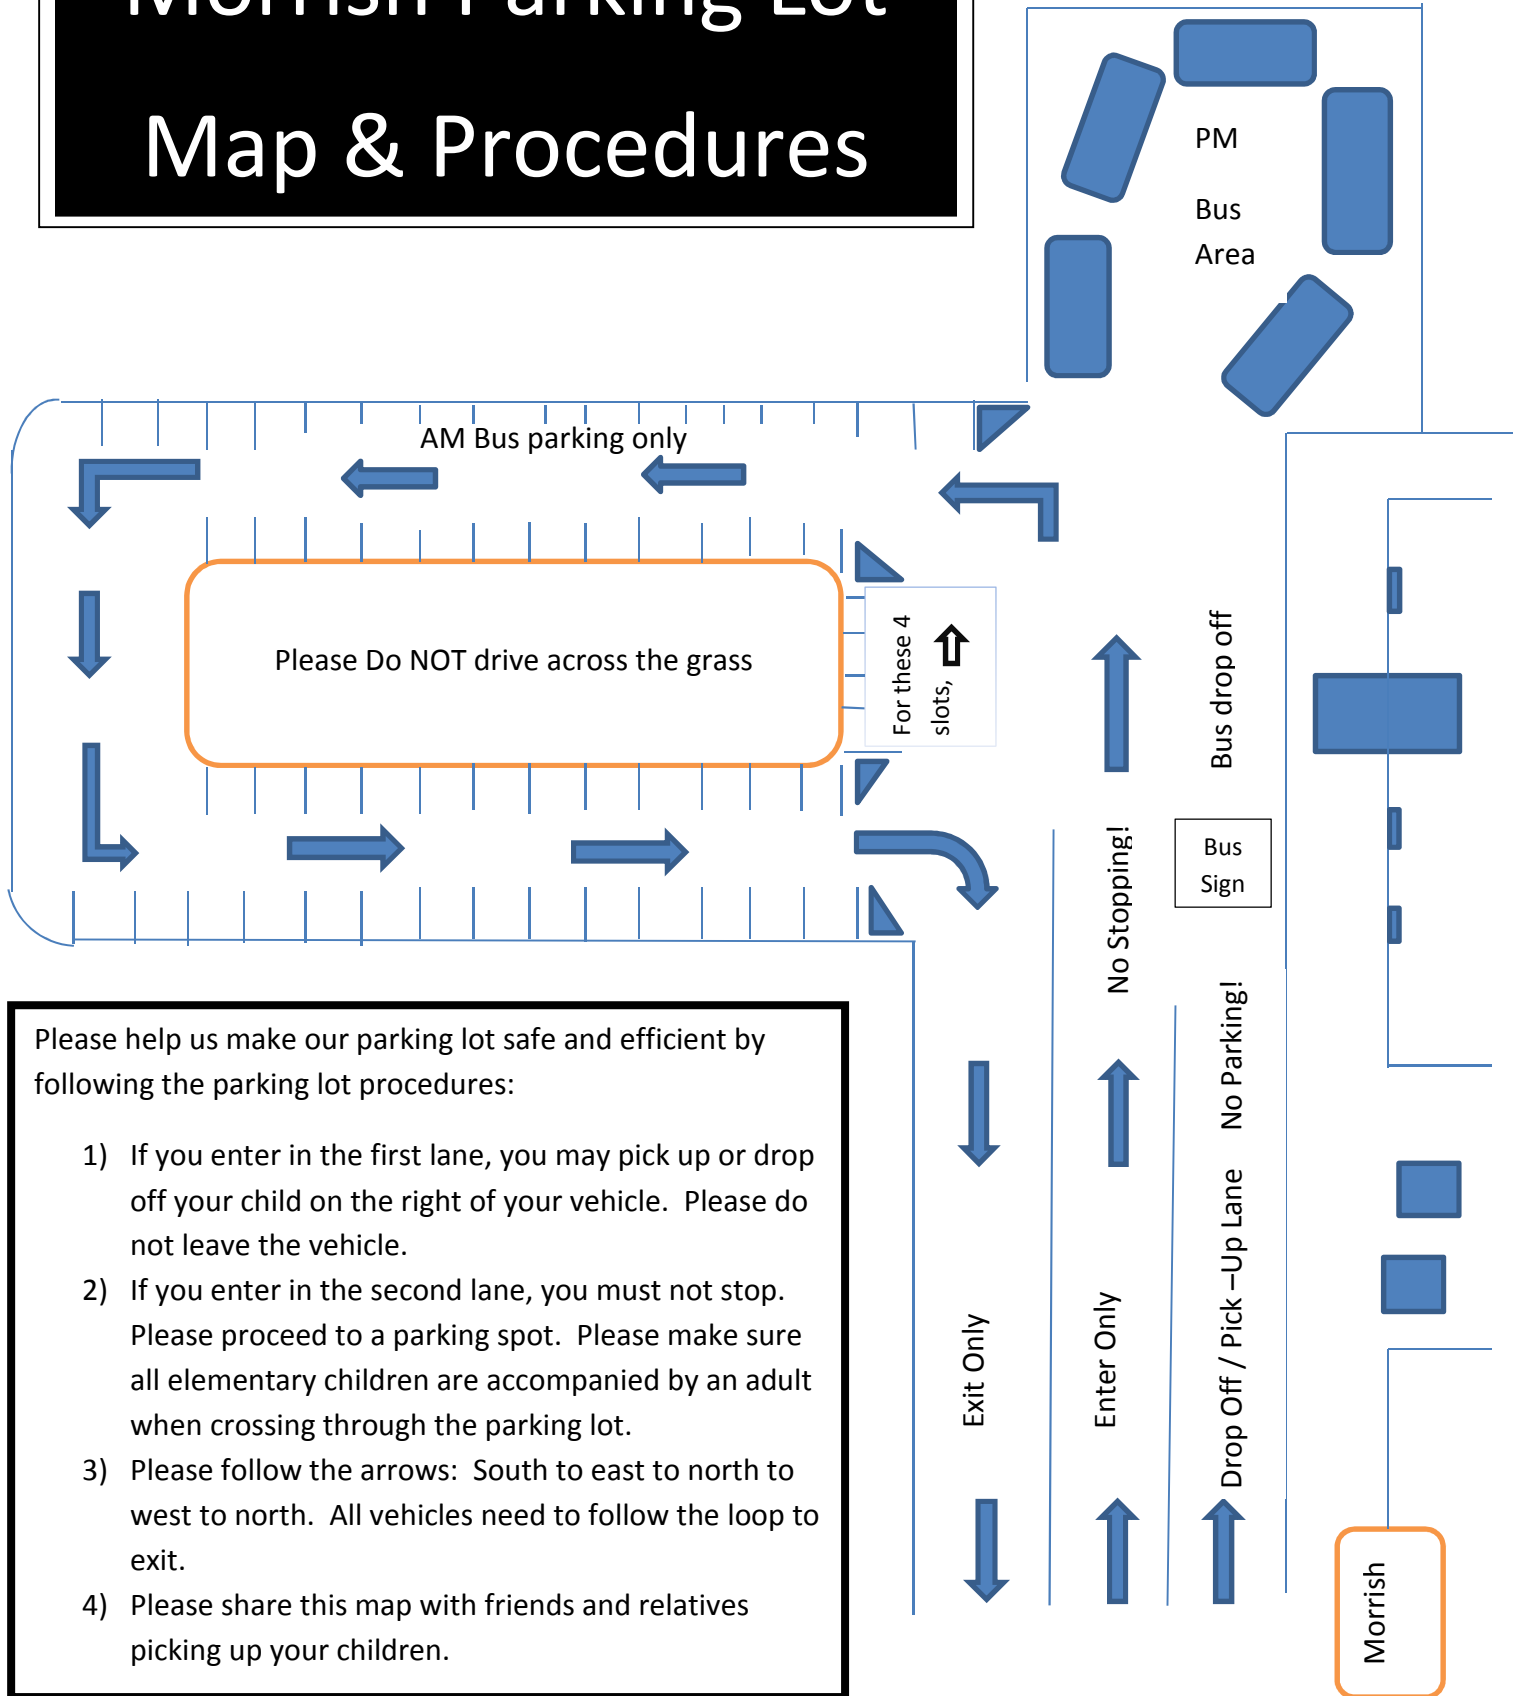

# Morrish Parking Lot Map & Procedures

Please help us make our parking lot safe and efficient by following the parking lot procedures:

- 1) If you enter in the first lane, you may pick up or drop off your child on the right of your vehicle. Please do not leave the vehicle.
- 2) If you enter in the second lane, you must not stop. Please proceed to a parking spot. Please make sure all elementary children are accompanied by an adult when crossing through the parking lot.
- 3) Please follow the arrows: South to east to north to west to north. All vehicles need to follow the loop to exit.
- 4) Please share this map with friends and relatives picking up your children.