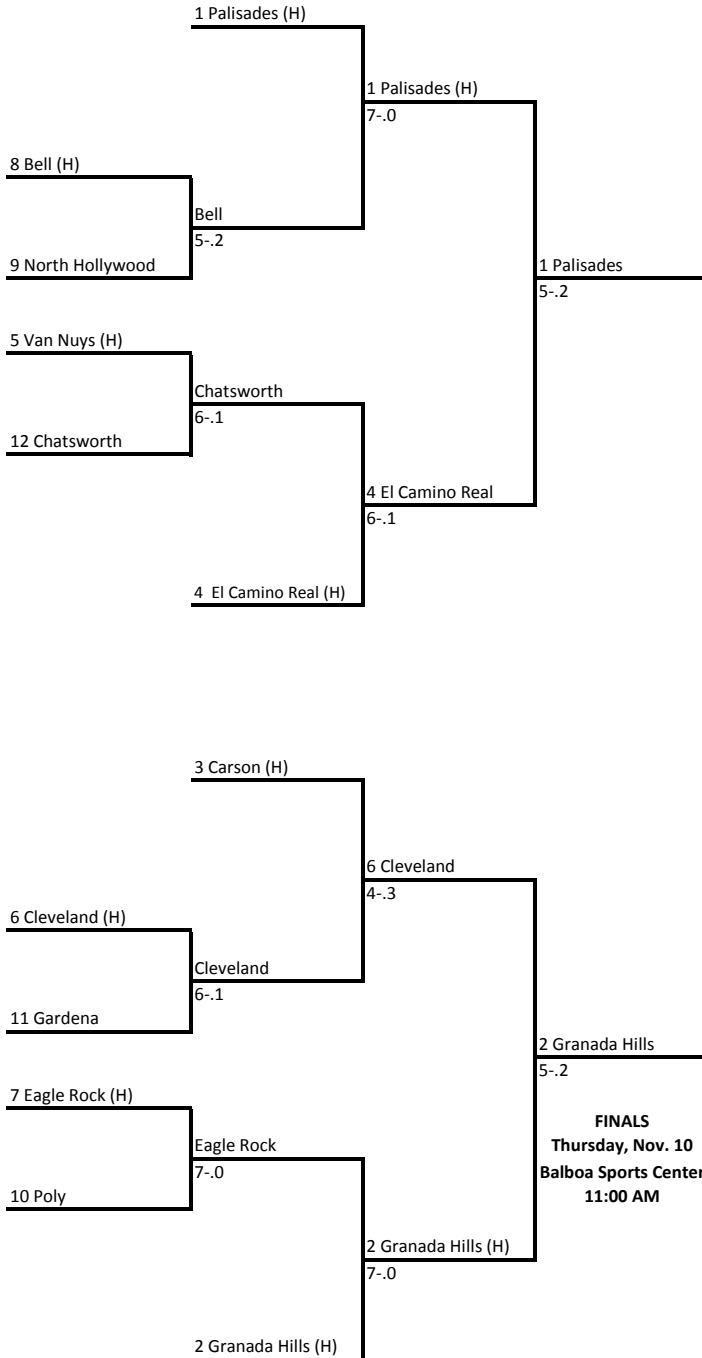

2016 GIRLS TENNIS CHAMPIONSHIPS

Division I

FINALS
Thursday, Nov. 10
Balboa Sports Center
11:00 AM

ROUND I Wednesday, Nov. 2 Home Sites - 12:30 p
QUARTER-FINALS Friday, Nov. 4 Home Sites - 12:30 p
SEMI-FINALS Tuesday, Nov. 8 Home Sites - 12:30 p

(H) = Home Team