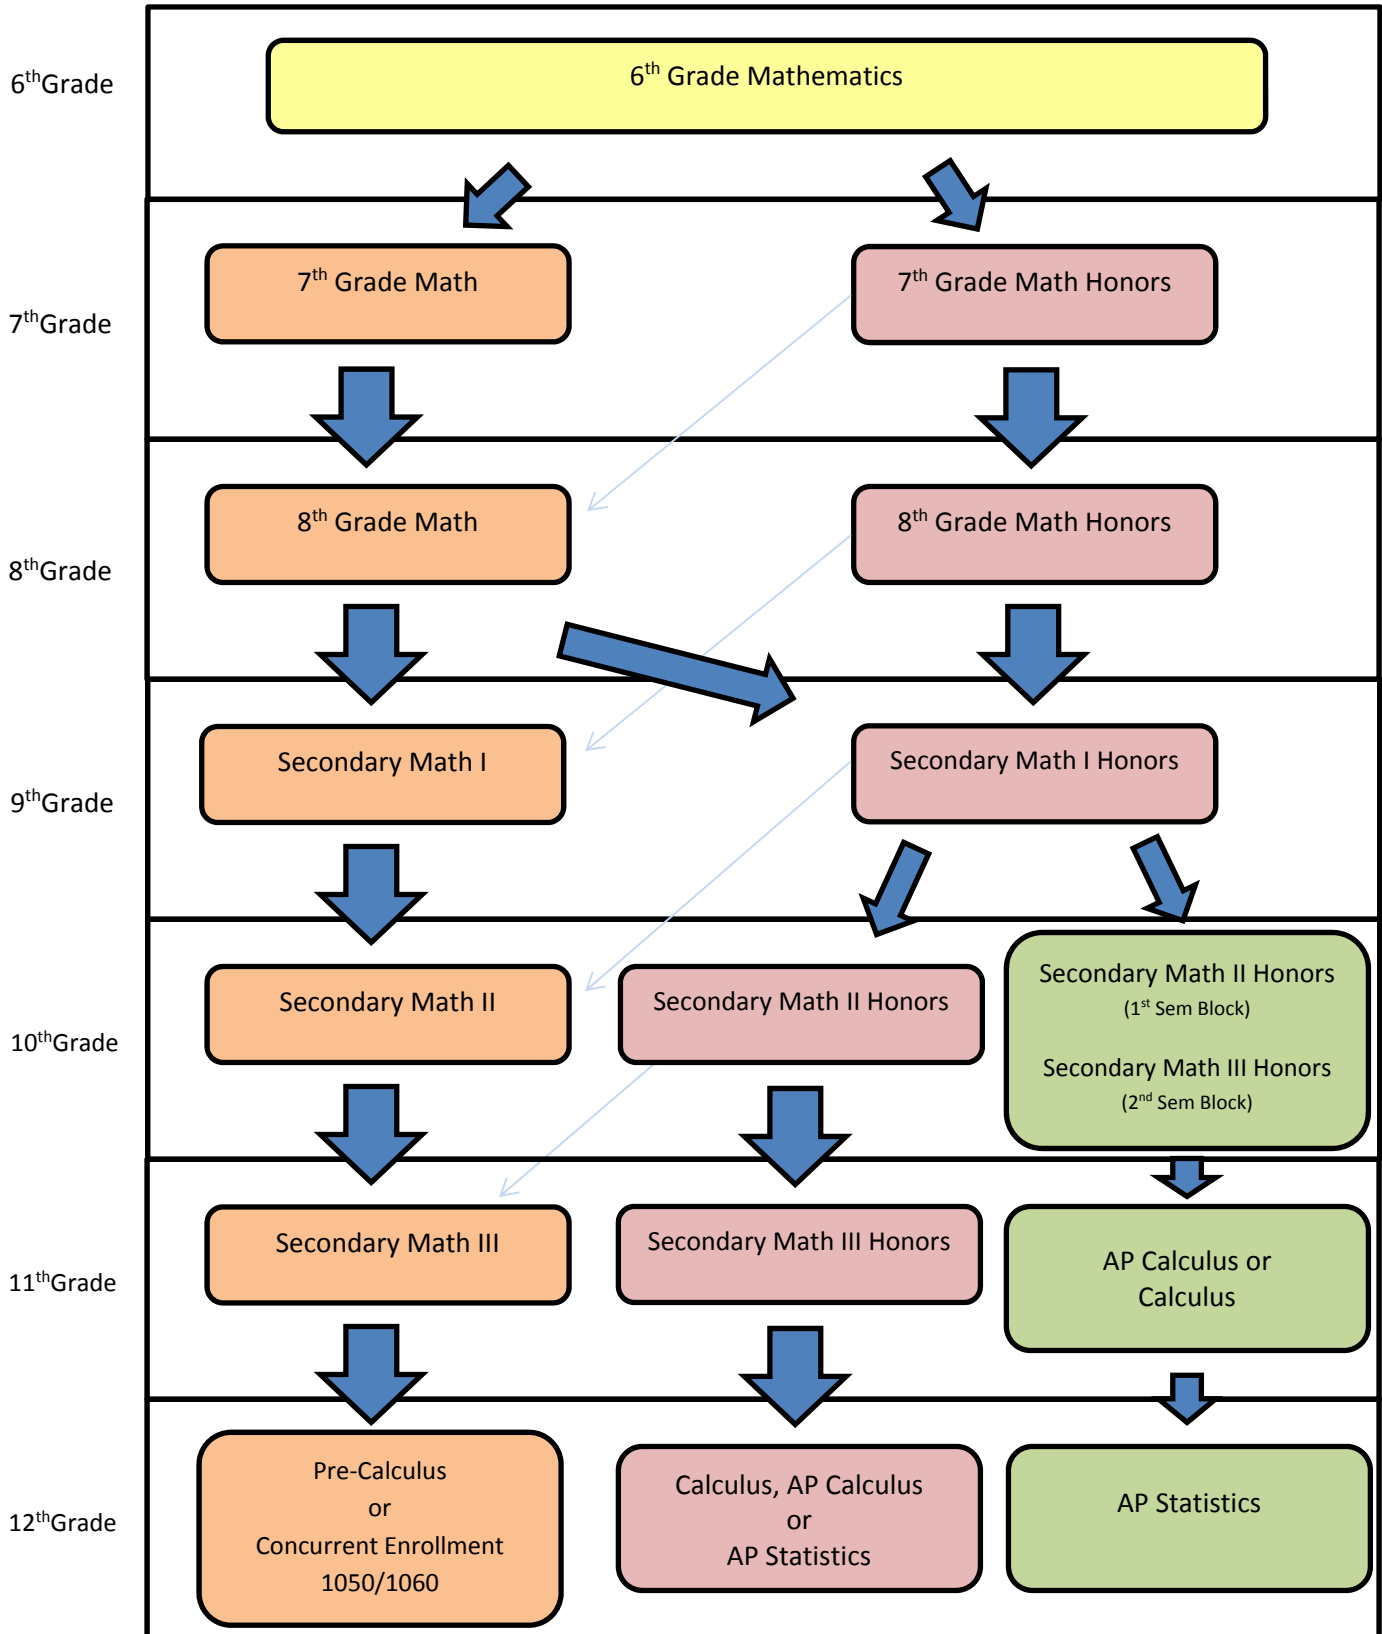

Tooele County School District Secondary Math Flow Chart

The following picture shows possible progressions of math classes from 6th through 12th grade.

AAE Courses that meet graduation requirements but are not sufficient preparation for college-readiness (Secondary II Prerequisite)
 Introductory Statistics
 Mathematical Decision Making for Life
 Mathematics of Personal Finance
 Accounting I/II
 Computer Programming

AAE Courses that meet graduation requirements (Secondary III Prerequisite)
 AP Statistics (can be taken concurrently with SMIII)
 College Prep Math
 Concurrent Enrollment 1030