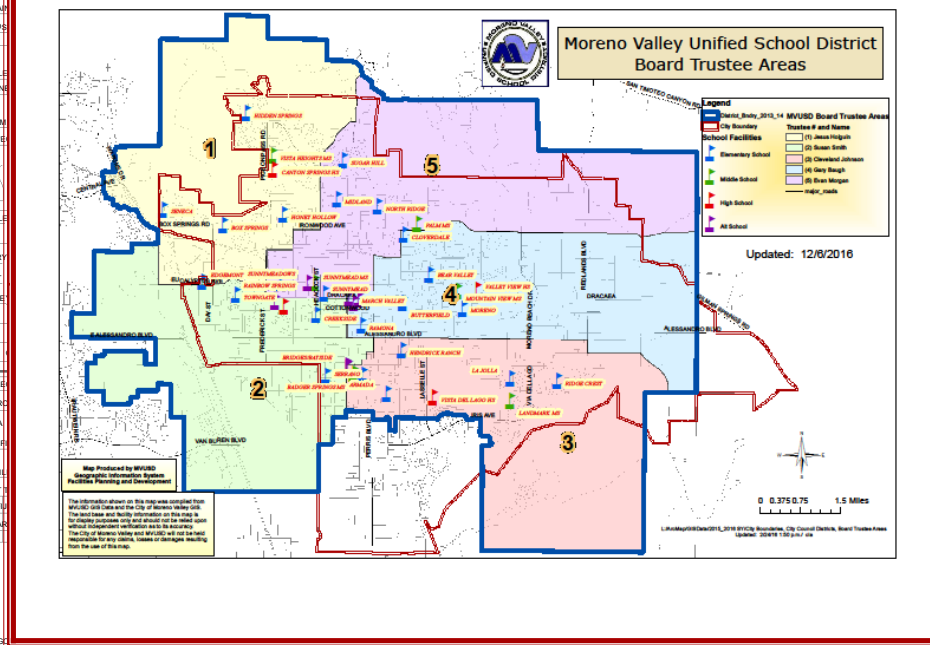

Moreno Valley Unified School District Board Trustee Area No. 4 Gary Baugh

School Facilities		MVUSD Board Trustee Areas	
	Elementary School		(1) Jesus Holguin
	Middle School		(2) Susan Smith
	High School		(3) Cleveland Johnson
	Alt School		(4) Gary Baugh
			(5) Evan Morgan