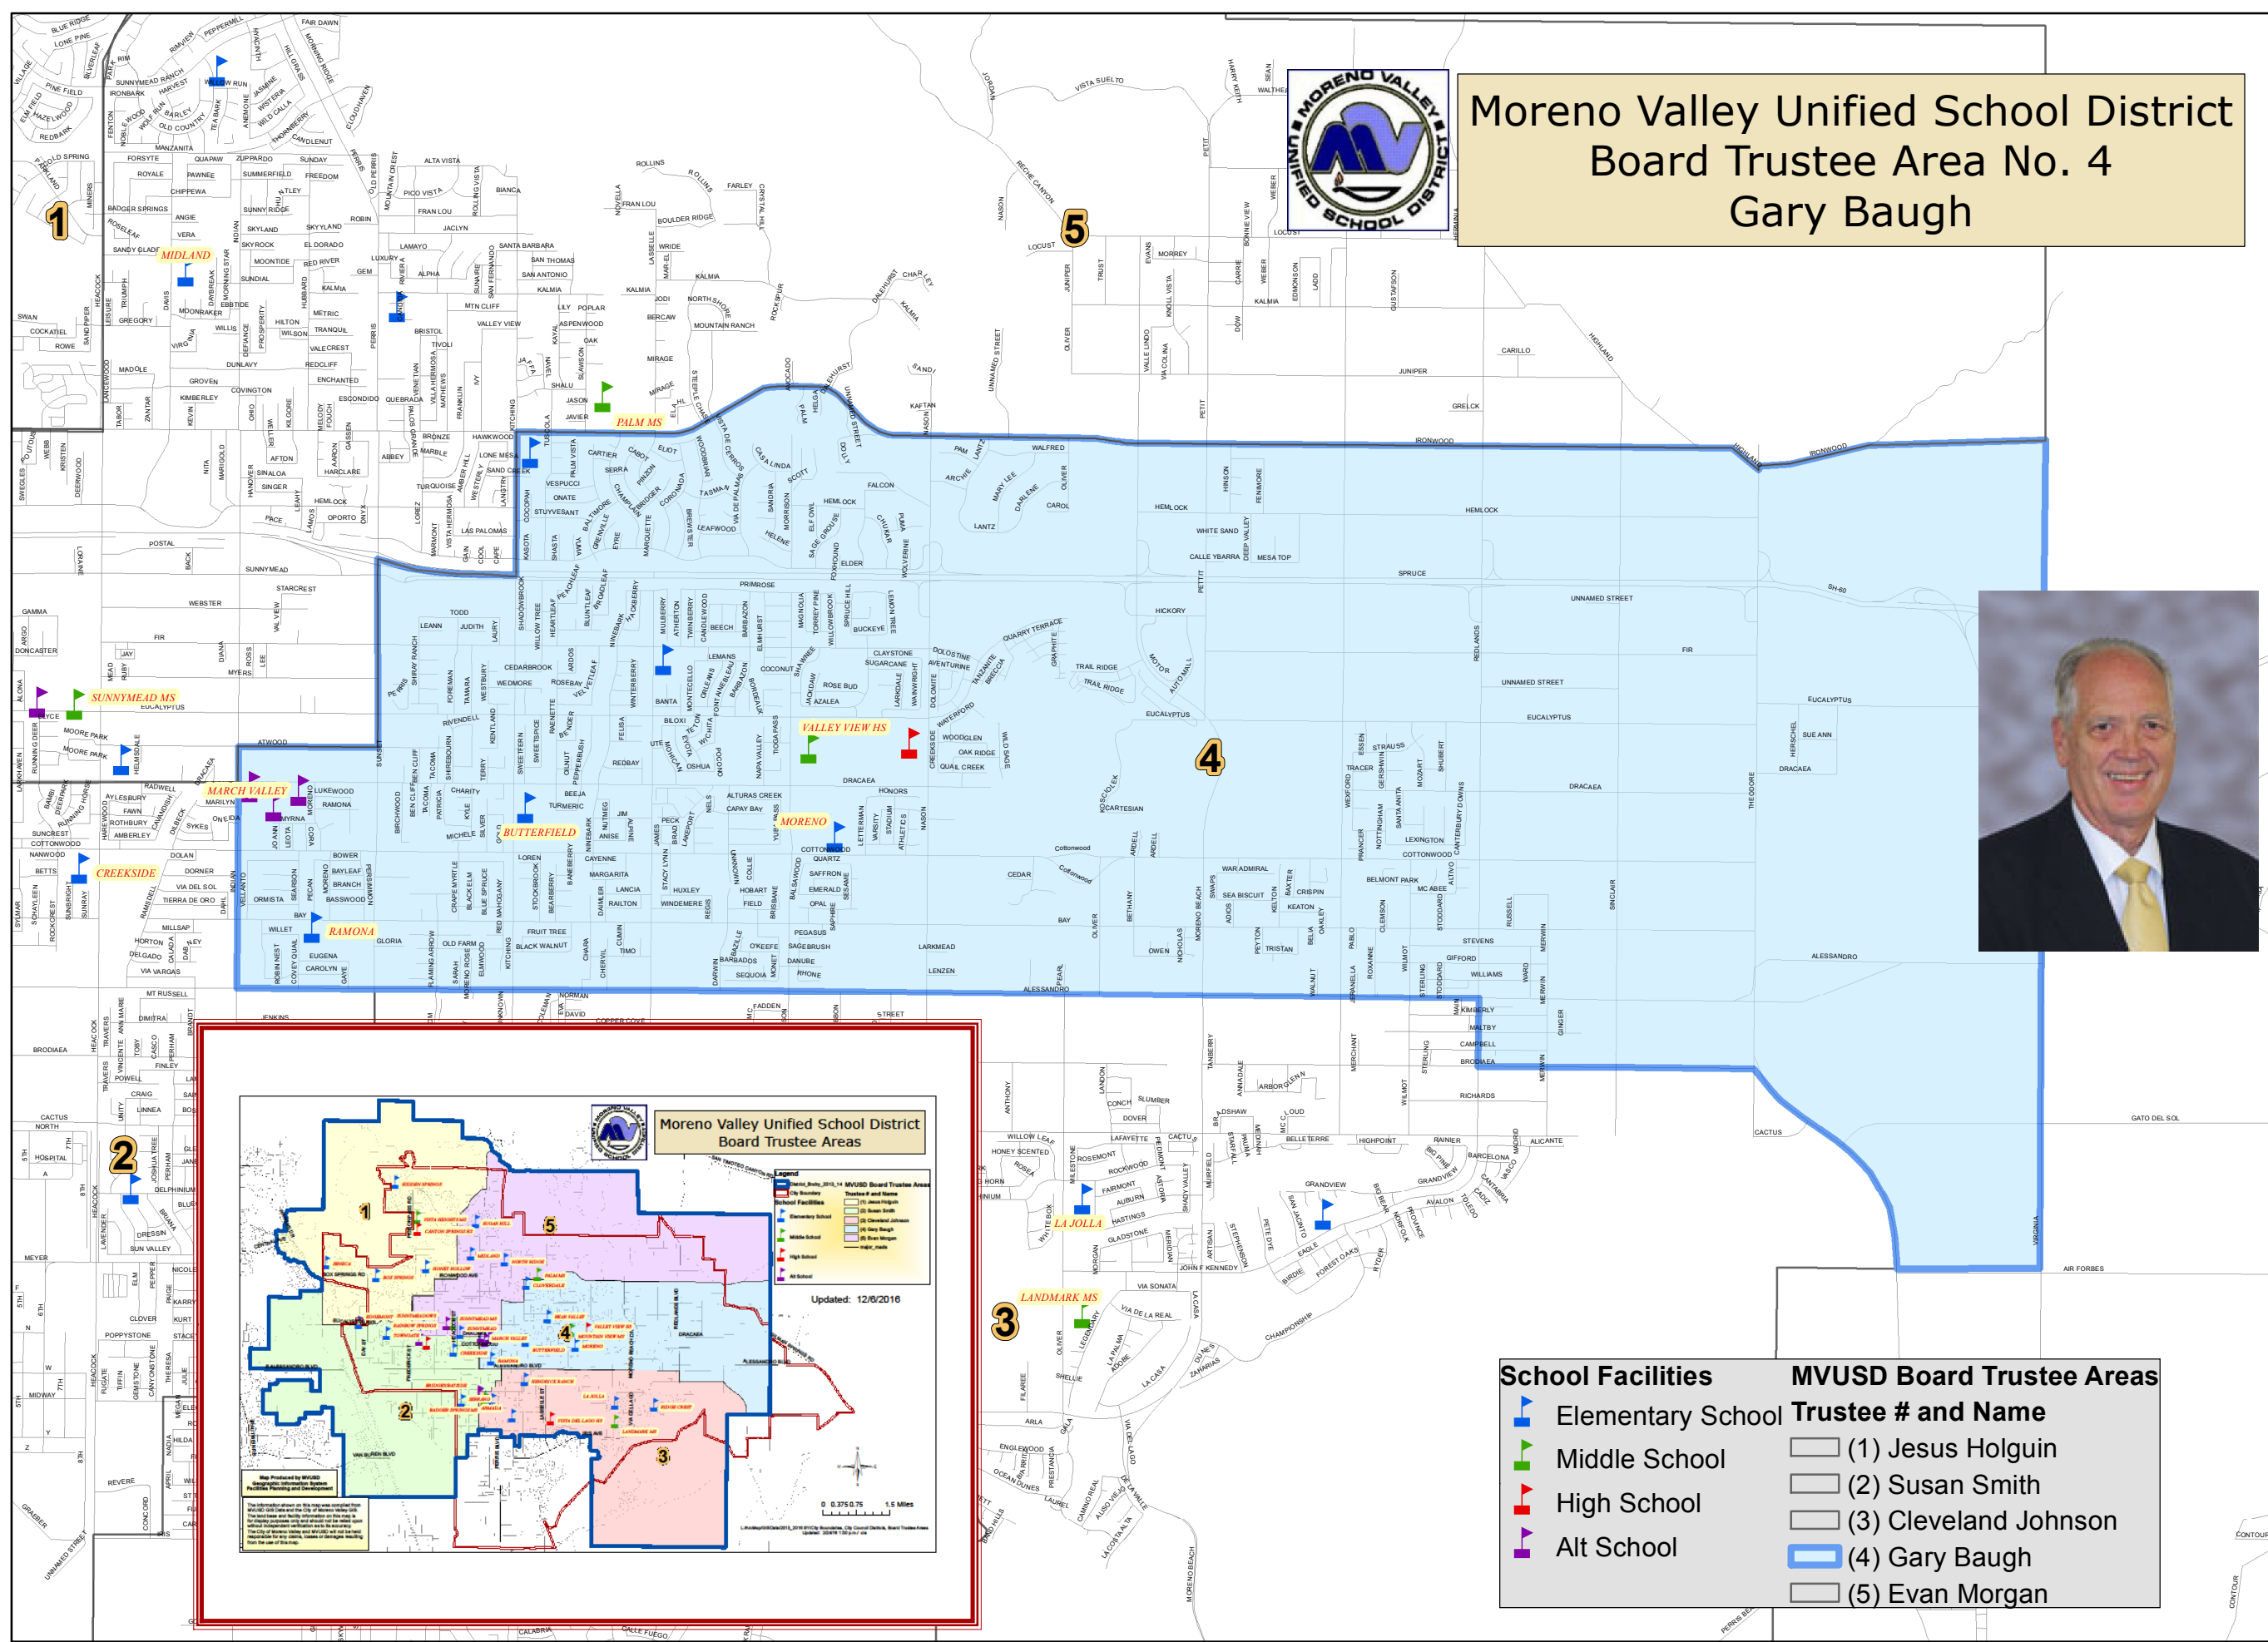

Moreno Valley Unified School District Board Trustee Area No. 4 Gary Baugh

School Facilities		MVUSD Board Trustee Areas	
	Elementary School		(1) Jesus Holguin
	Middle School		(2) Susan Smith
	High School		(3) Cleveland Johnson
	Alt School		(4) Gary Baugh
			(5) Evan Morgan