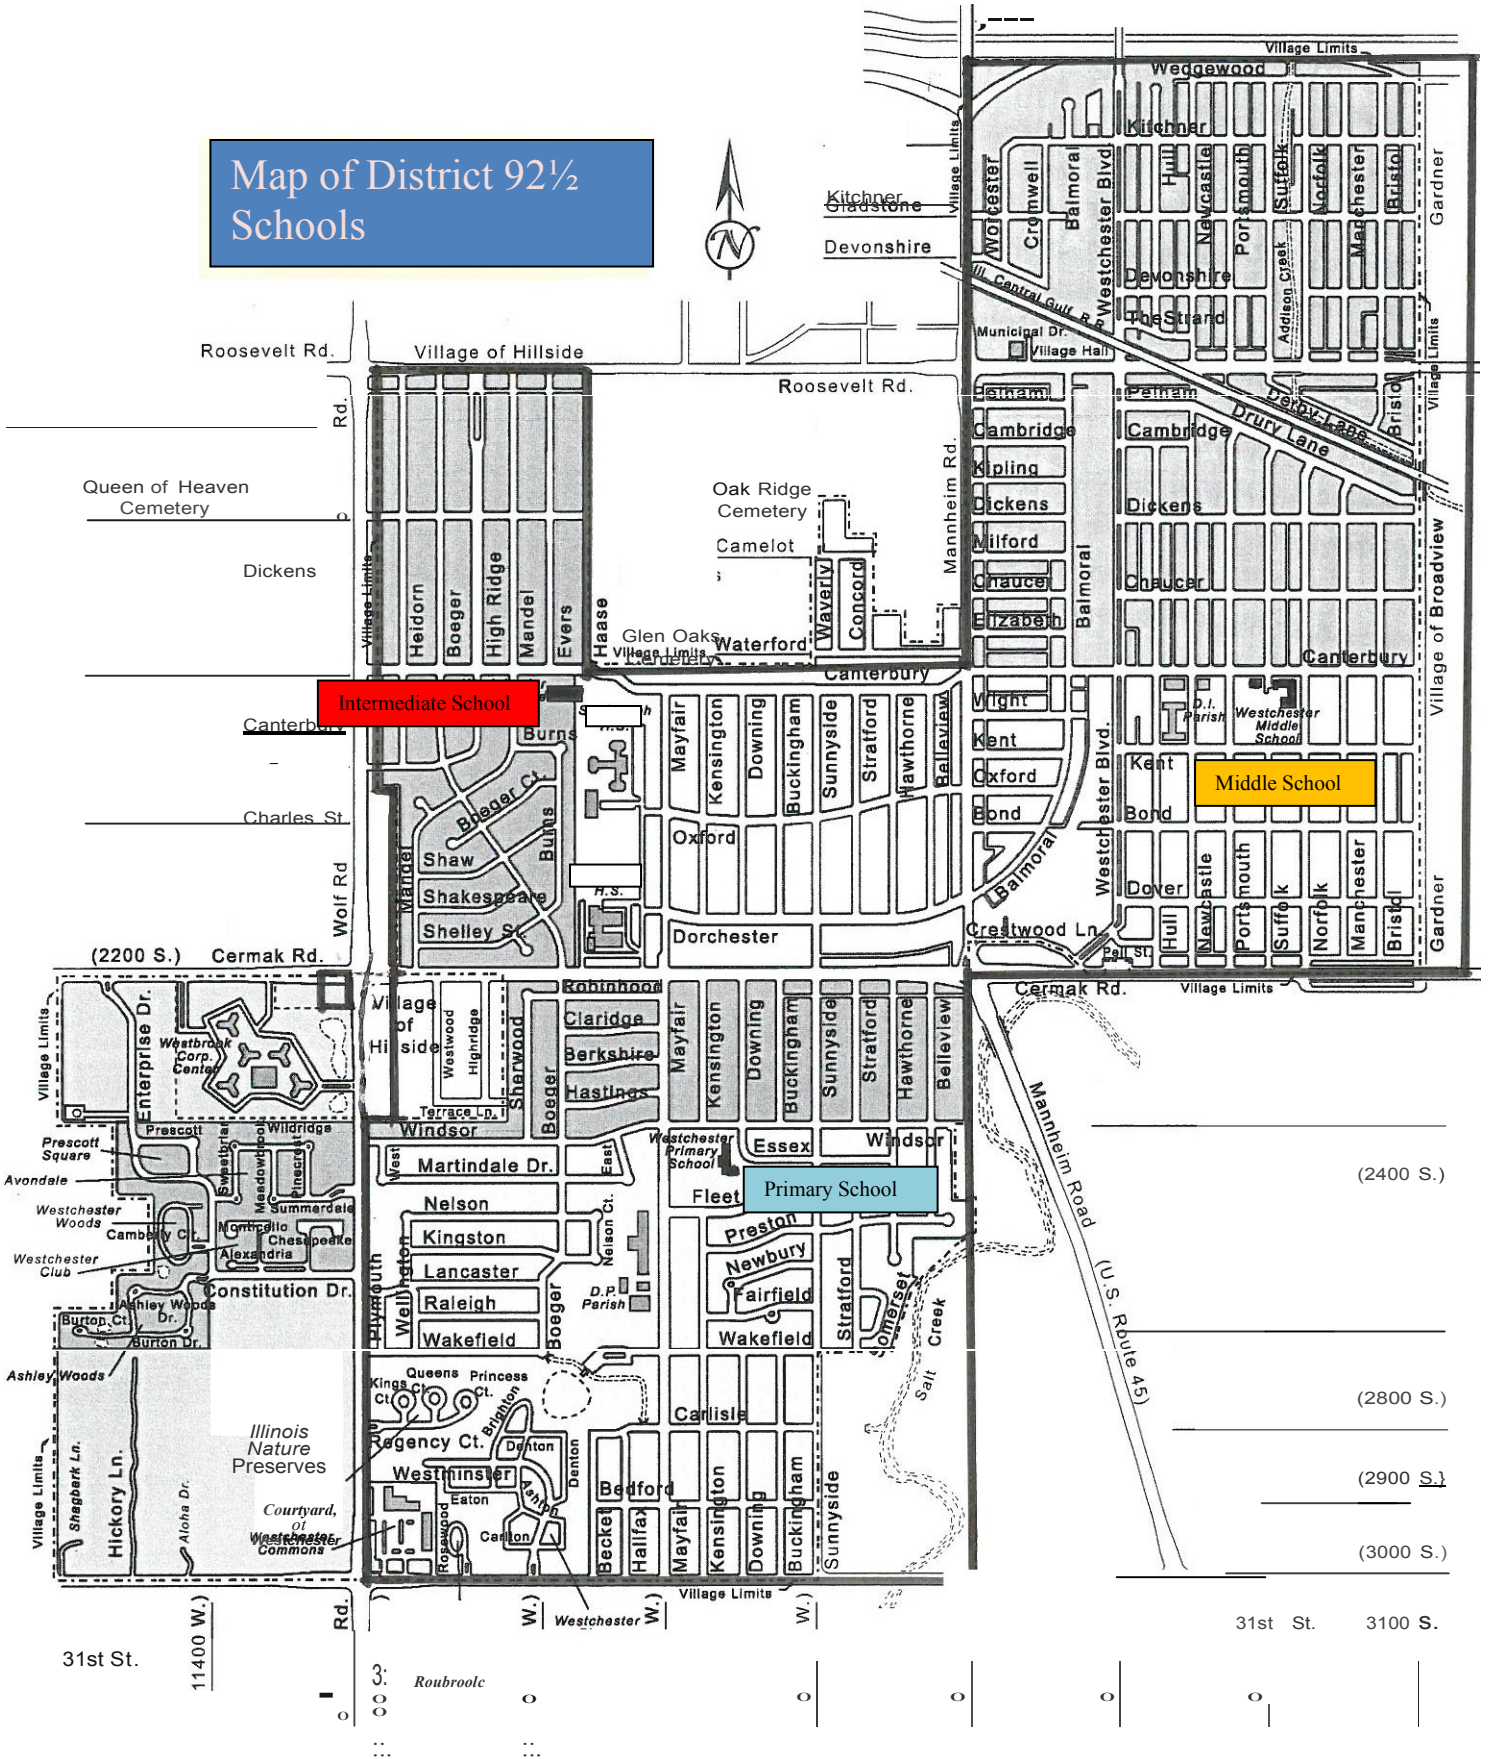

Village of Westchester

Police Dept. (708) 345-0060
 Fire Dept. (708) 345-0433
 Village Hall: (708) 345-0020

10300 Roosevelt Rd. Westchester fl. 60154

Map of District 92½ Schools

Intermediate School

Middle School

Primary School

(2400 S.)

(2800 S.)

(2900 S.)

(3000 S.)

31st St.

31st St. 3100 S.

3: Roubrooc