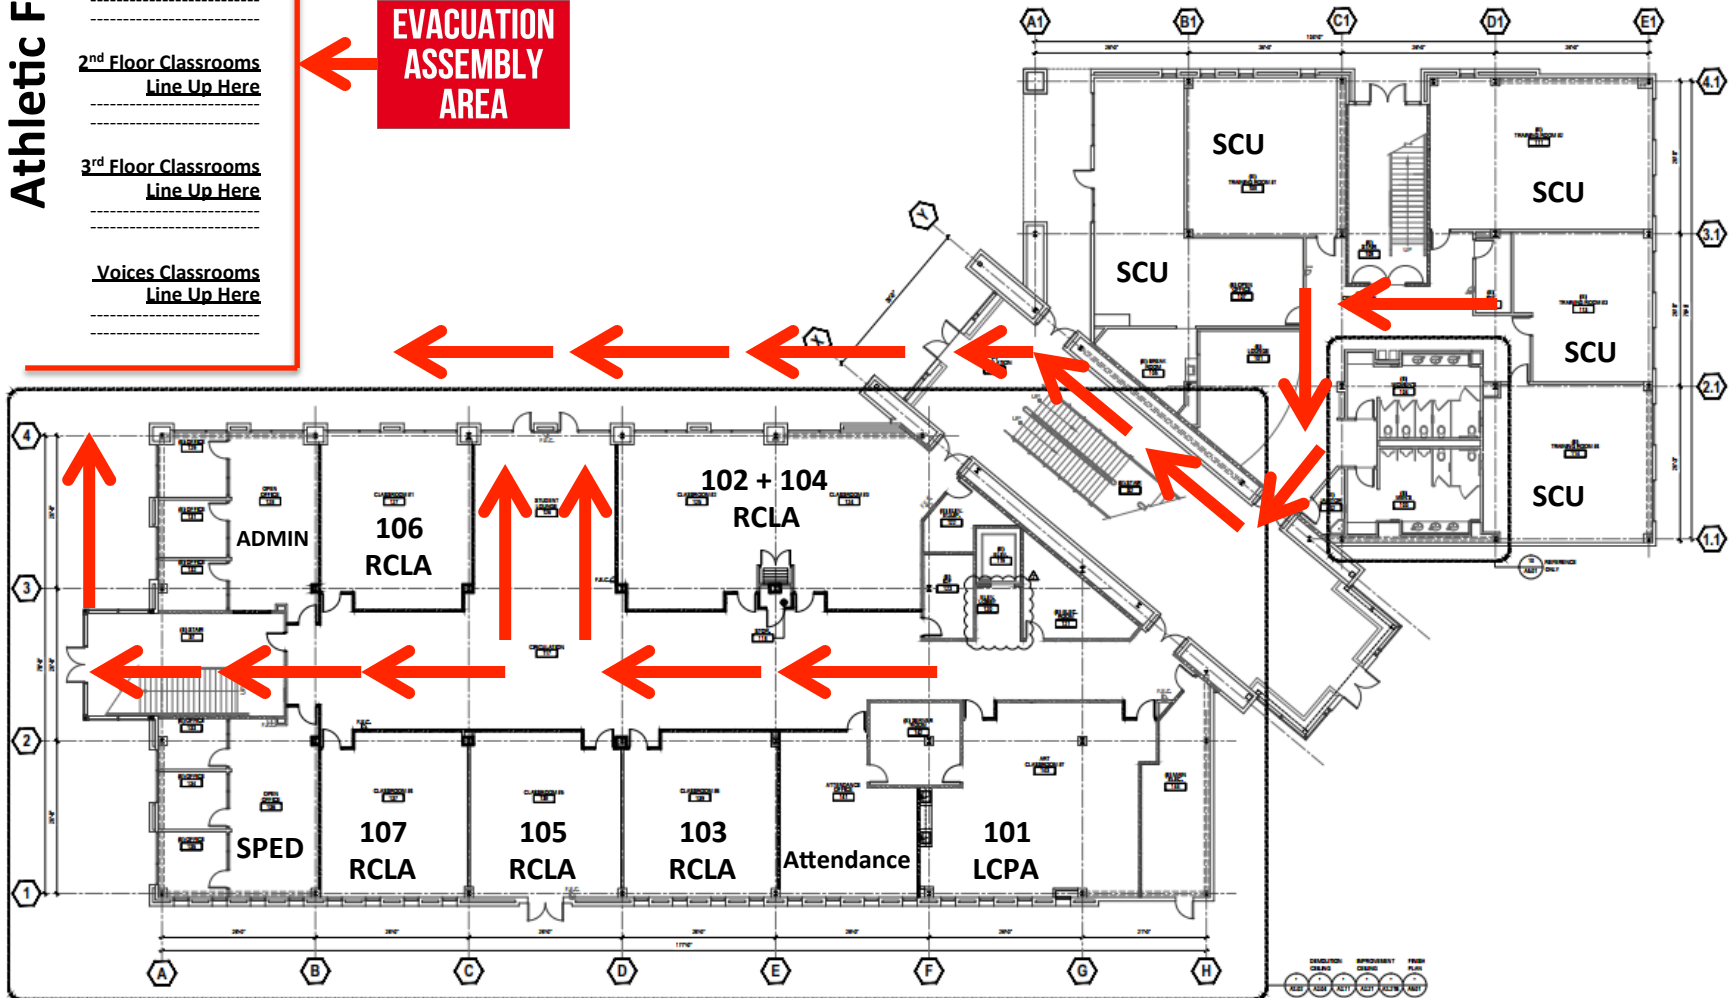

1st Floor Evacuation Plan

Athletic Field

RCLA Classrooms
Line Up Here

1st Floor Classrooms
Line Up Here

2nd Floor Classrooms
Line Up Here

3rd Floor Classrooms
Line Up Here

Voices Classrooms
Line Up Here

**EVACUATION
ASSEMBLY
AREA**

An Interior Remodel for:
LCPC
14271 Story Road, North and South Wings
San Jose, Ca.

OVERALL FIRST LEVEL FLOOR PLAN