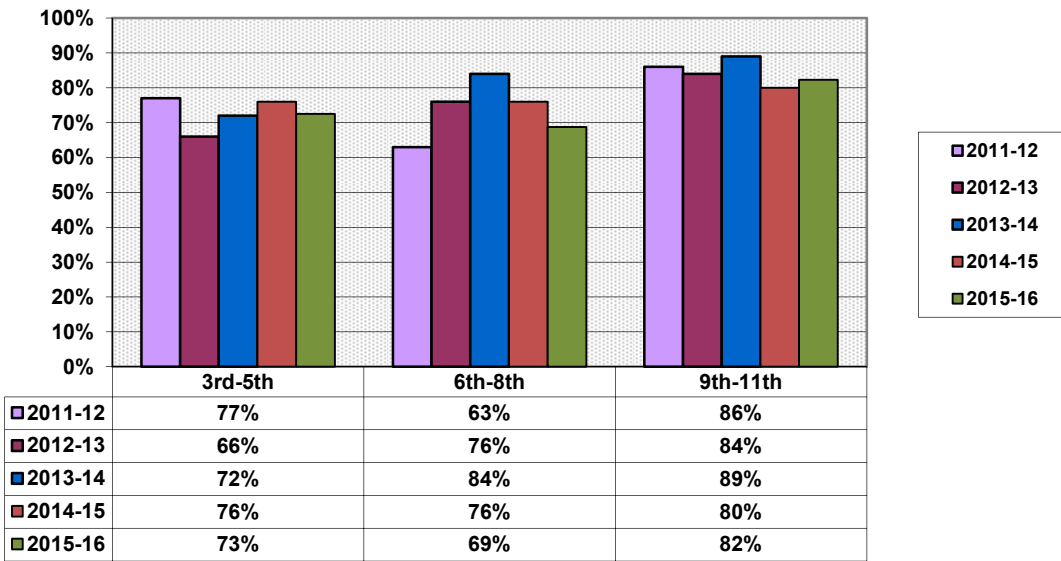

Reading Proficiencies by Collapsed Grade Levels

Math Proficiencies by Collapsed Grade Levels

Science Proficiencies by Collapsed Grade Levels

Reading Proficiencies by Collapsed Grades Over Time

Percentage of Students at or Above Proficiency

Grade Levels

Math Proficiencies by Collapsed Grades Over Time

Percentage of Students at or Above Proficiency

Grade Levels

Science Proficiencies by Collapsed Grades Over Time

Percentage of Students at or Above Proficiency