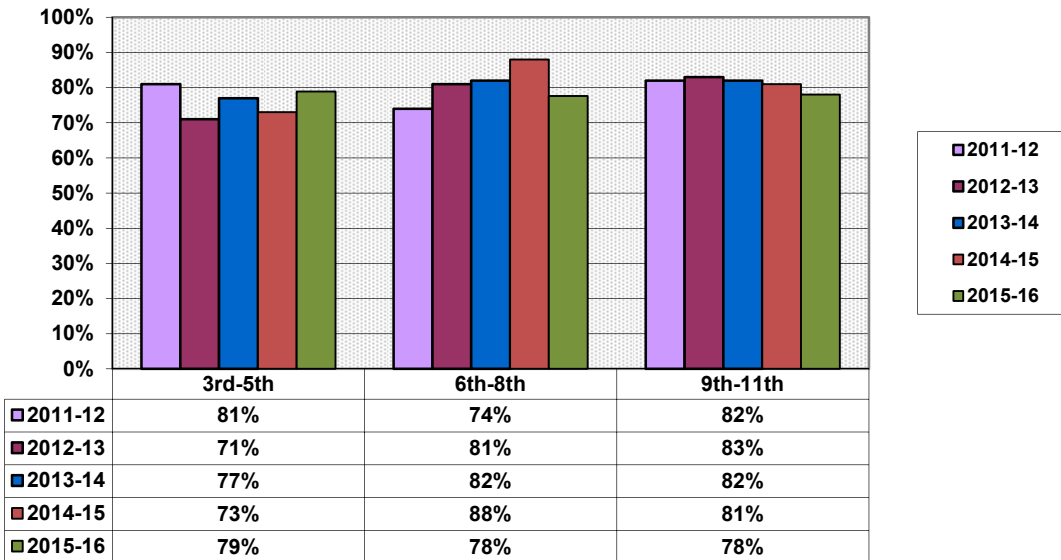

Reading Proficiencies by Collapsed Grade Levels

Math Proficiencies by Collapsed Grade Levels

Science Proficiencies by Collapsed Grade Levels

Reading Proficiencies by Collapsed Grades Over Time

Percentage of Students at or Above Proficiency

Grade Levels

Math Proficiencies by Collapsed Grades Over Time

Percentage of Students at or Above Proficiency

Grade Levels

Science Proficiencies by Collapsed Grades Over Time

Percentage of Students at or Above Proficiency