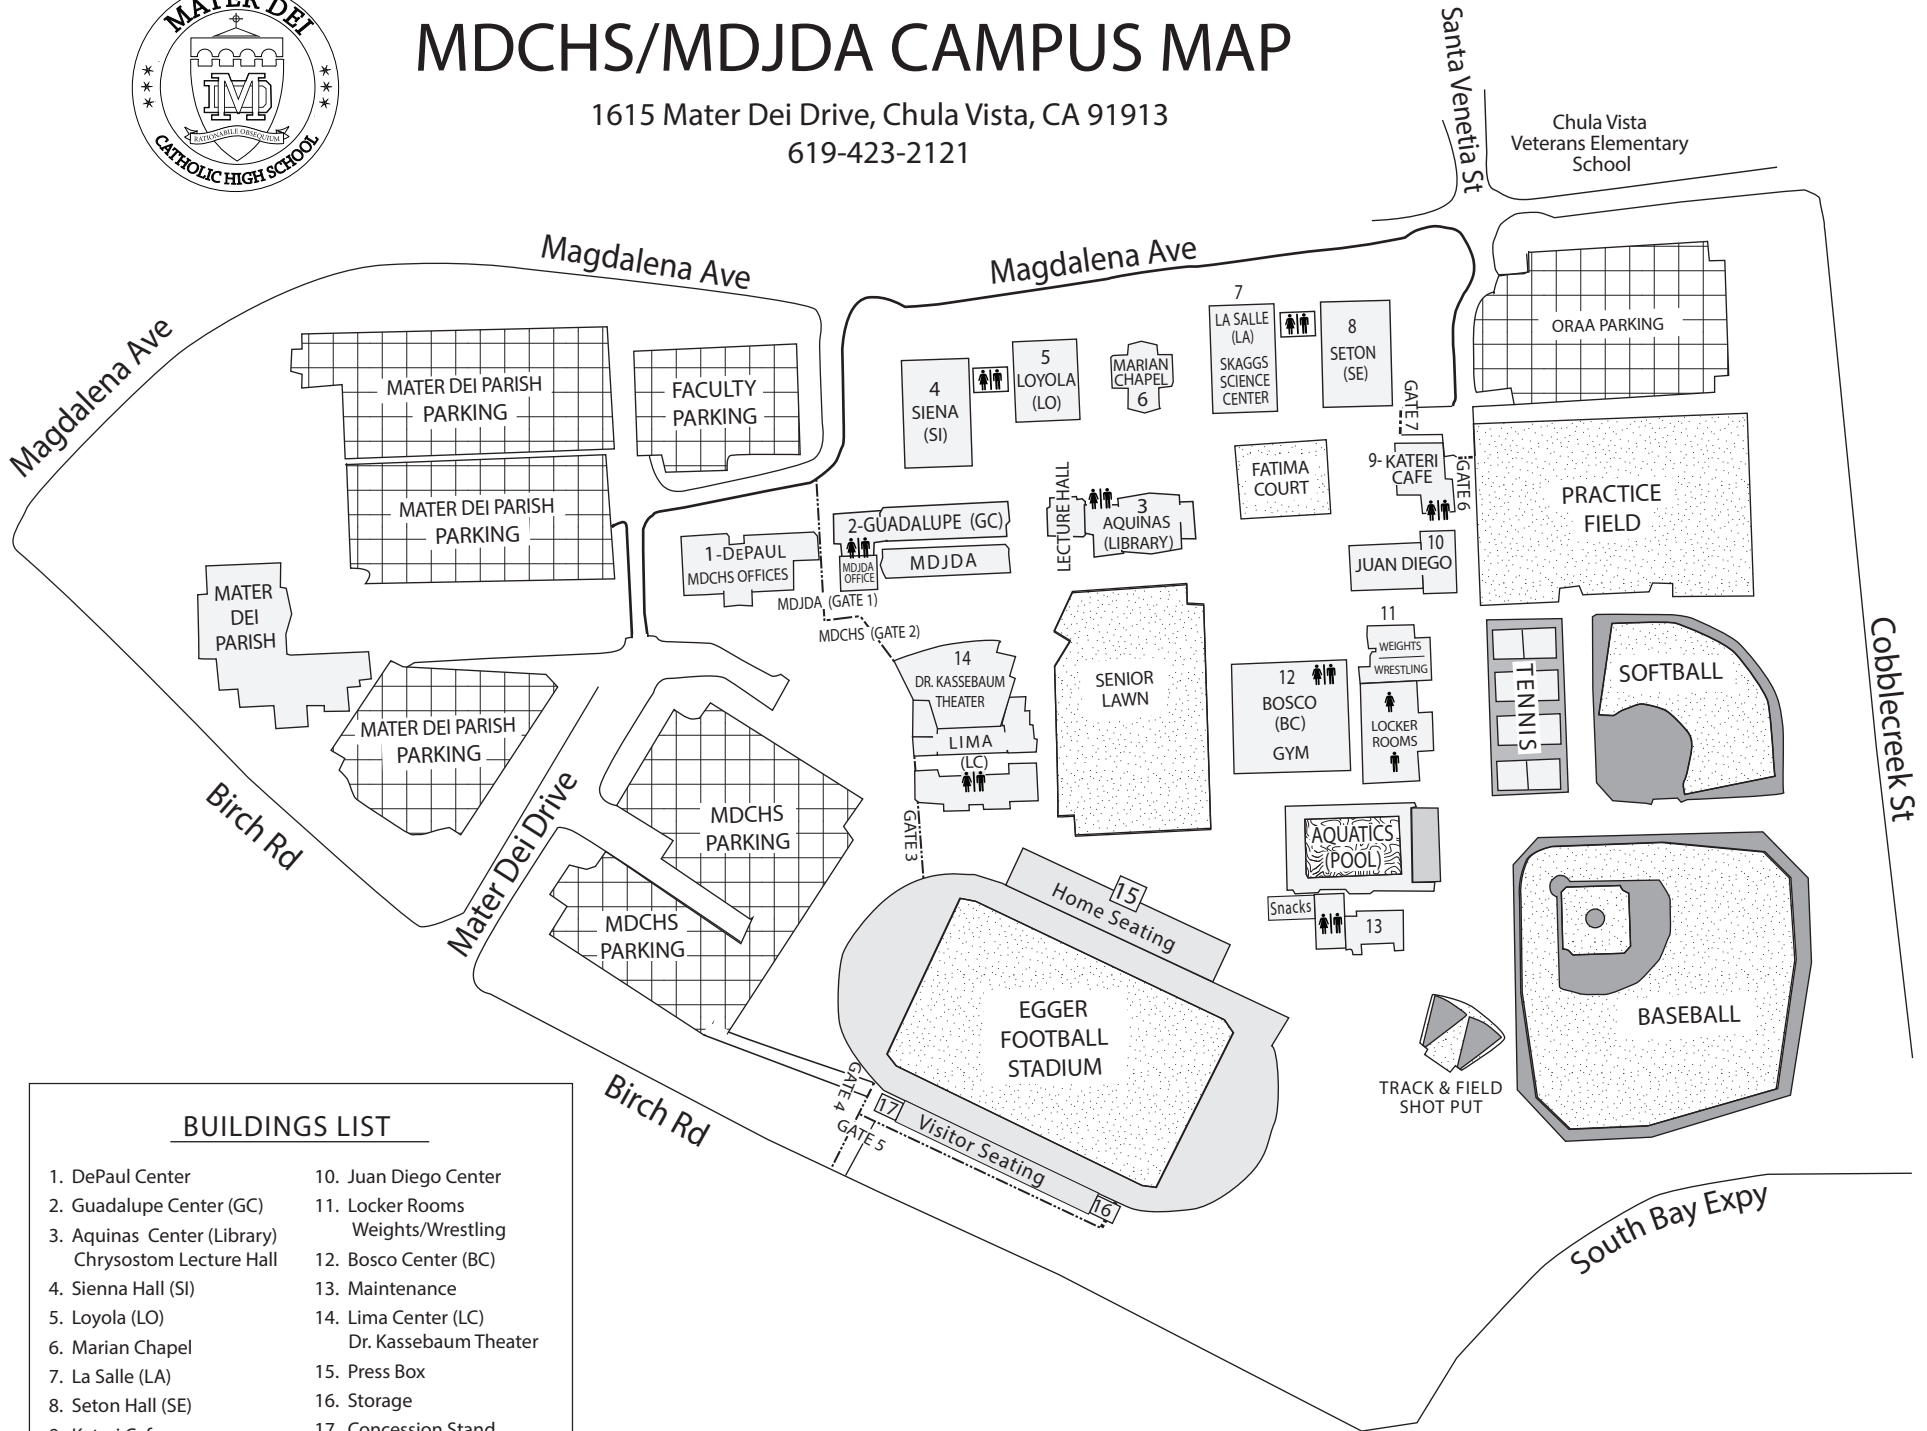

# MDCHS/MDJDA CAMPUS MAP

1615 Mater Dei Drive, Chula Vista, CA 91913  
619-423-2121

## BUILDINGS LIST

- |                             |                       |
|-----------------------------|-----------------------|
| 1. DePaul Center            | 10. Juan Diego Center |
| 2. Guadalupe Center (GC)    | 11. Locker Rooms      |
| 3. Aquinas Center (Library) | Weights/Wrestling     |
| Chrysostom Lecture Hall     | 12. Bosco Center (BC) |
| 4. Sienna Hall (SI)         | 13. Maintenance       |
| 5. Loyola (LO)              | 14. Lima Center (LC)  |
| 6. Marian Chapel            | Dr. Kassebaum Theater |
| 7. La Salle (LA)            | 15. Press Box         |
| 8. Seton Hall (SE)          | 16. Storage           |
| 9. Kateri Cafe              | 17. Concession Stand  |

See reverse side for campus building details