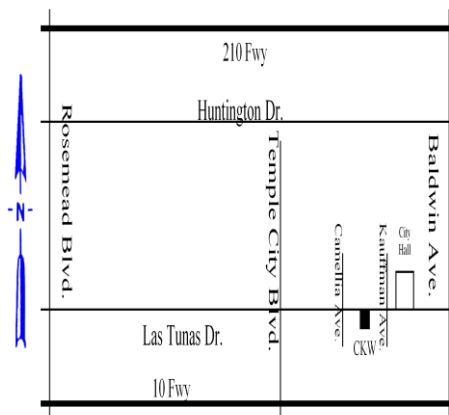

Boys:

Crew or Half Crew
Color: Navy or White

Hours

Monday	Closed
Tuesday and Thursday	11- 6 PM
Wednesday	11- 5 PM
Friday and Saturday	11- 4 PM
Sunday	Closed

*Call for Summer Hours

*We accept Visa, Mastercard,
and Discover