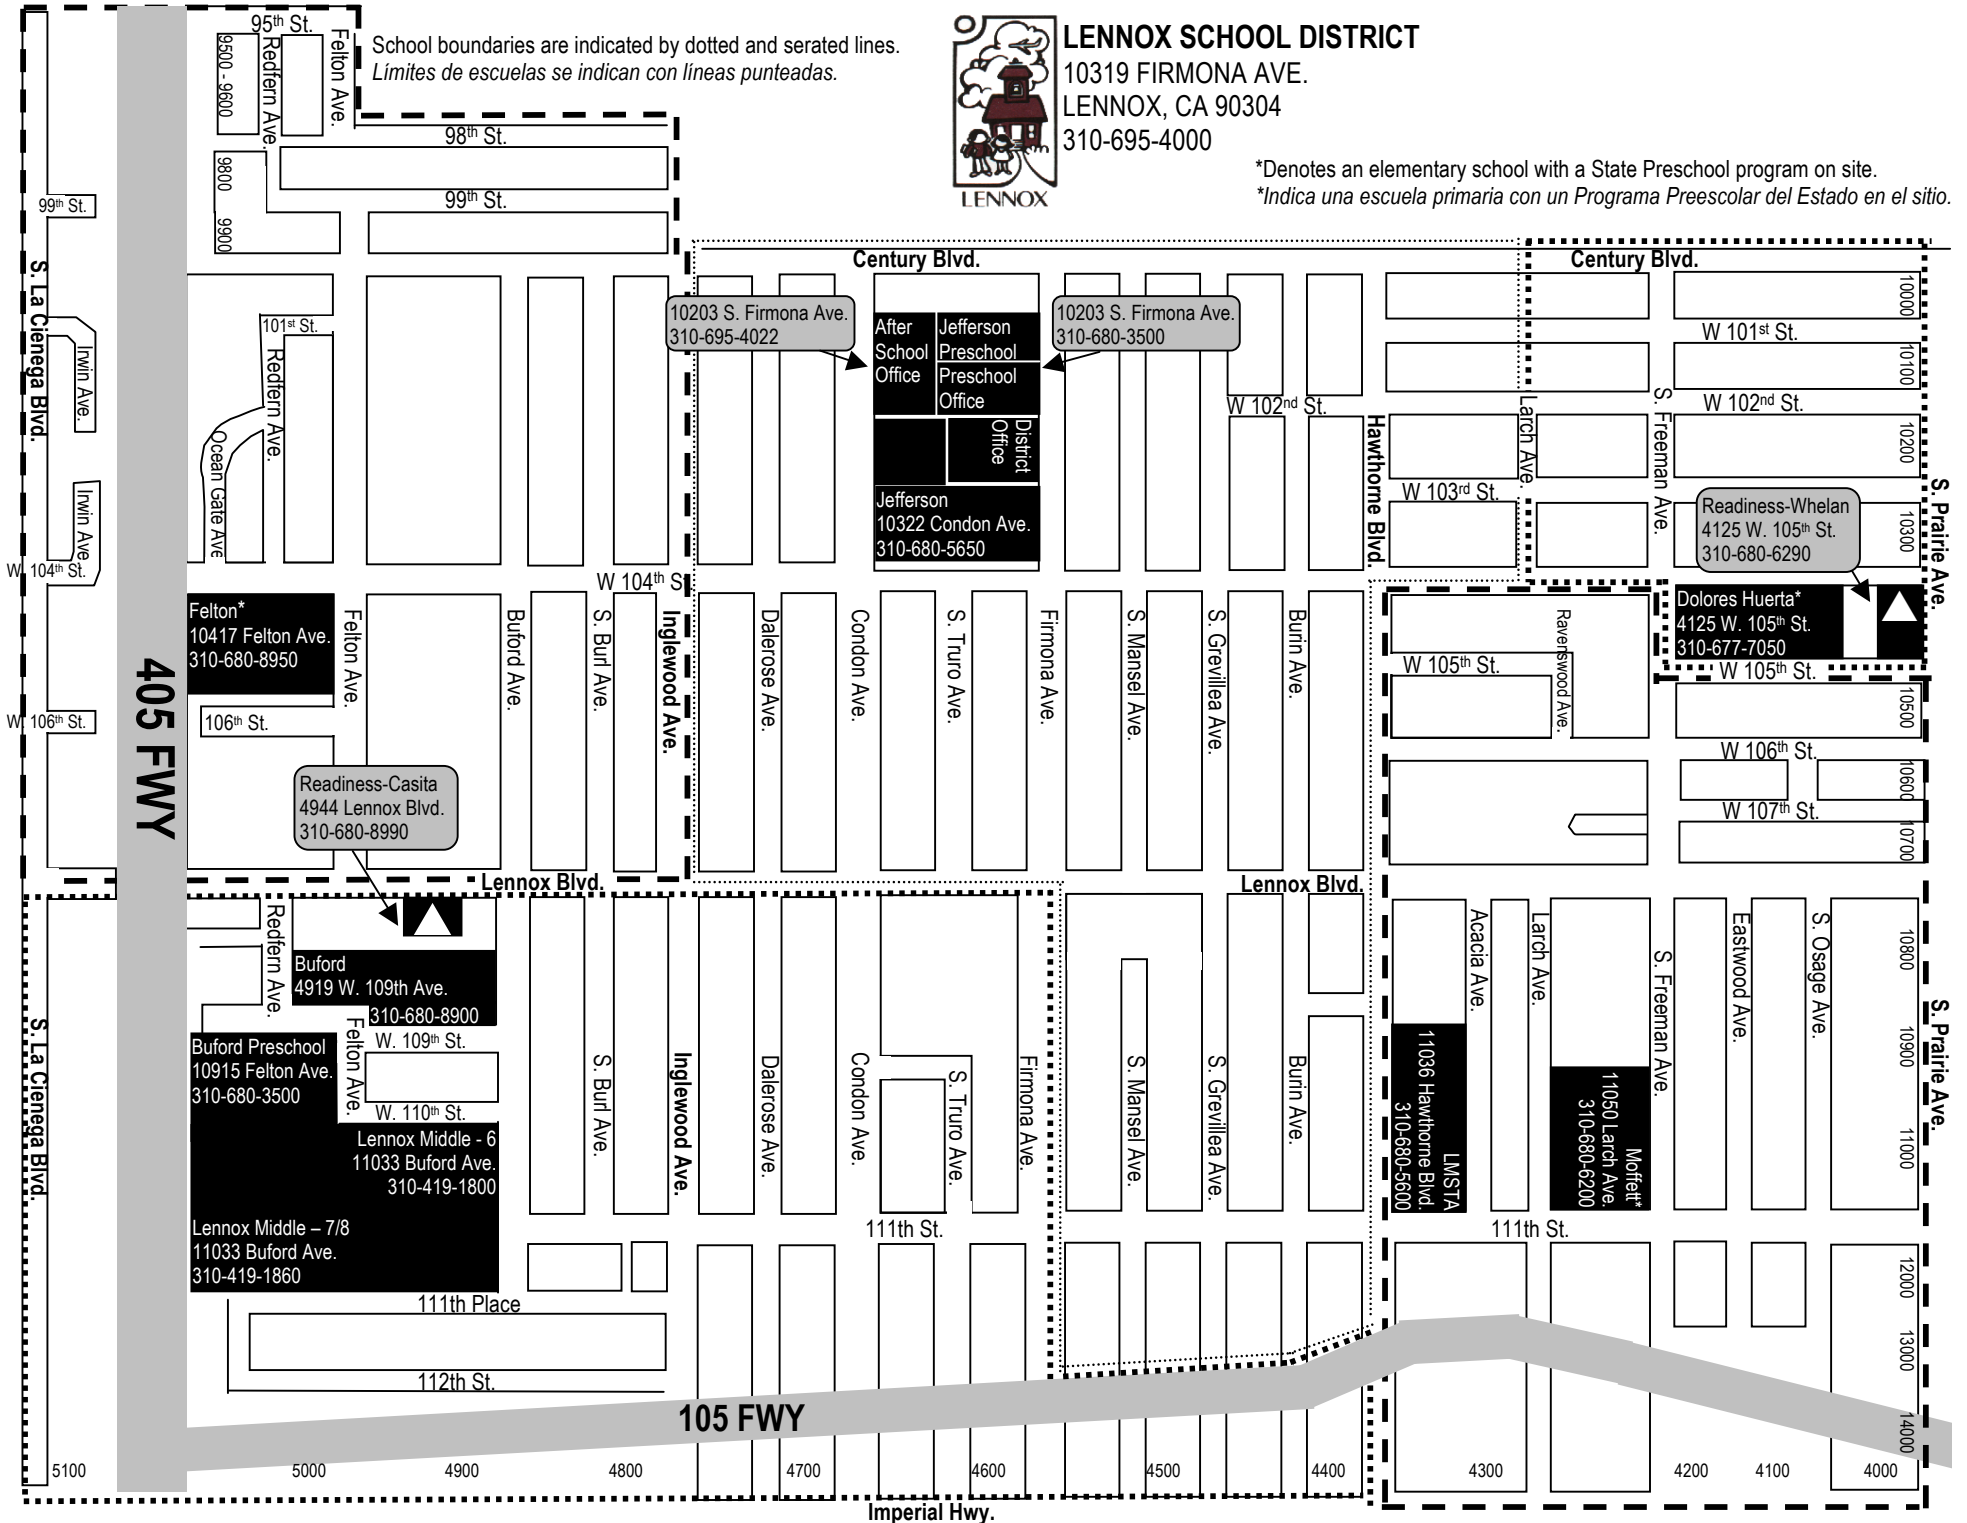

LENNOX SCHOOL DISTRICT

10319 FIRMONA AVE.
LENNOX, CA 90304
310-695-4000

School boundaries are indicated by dotted and serated lines.
Limites de escuelas se indican con líneas punteadas.

*Denotes an elementary school with a State Preschool program on site.

*Indica una escuela primaria con un Programa Preescolar del Estado en el sitio.

Felton*
10417 Felton Ave.
310-680-8950

Readiness-Casita
4944 Lennox Blvd.
310-680-8990

Buford Preschool
10915 Felton Ave.
310-680-3500

Lennox Middle - 6
11033 Buford Ave.
310-419-1800

Lennox Middle - 7/8
11033 Buford Ave.
310-419-1860

Buford
4919 W. 109th Ave.
310-680-8900

10203 S. Firmona Ave.
310-695-4022

After School Office
Jefferson Preschool Office
Jefferson
10322 Condon Ave.
310-680-5650

10203 S. Firmona Ave.
310-680-3500

Readiness-Whelan
4125 W. 105th St.
310-680-6290

Dolores Huerta*
4125 W. 105th St.
310-677-7050

LMSTA
11056 Hawthorne Blvd.
310-680-5600

Moffett*
11050 Larch Ave.
310-680-9200

405 Fwy

105 Fwy

Imperial Hwy.