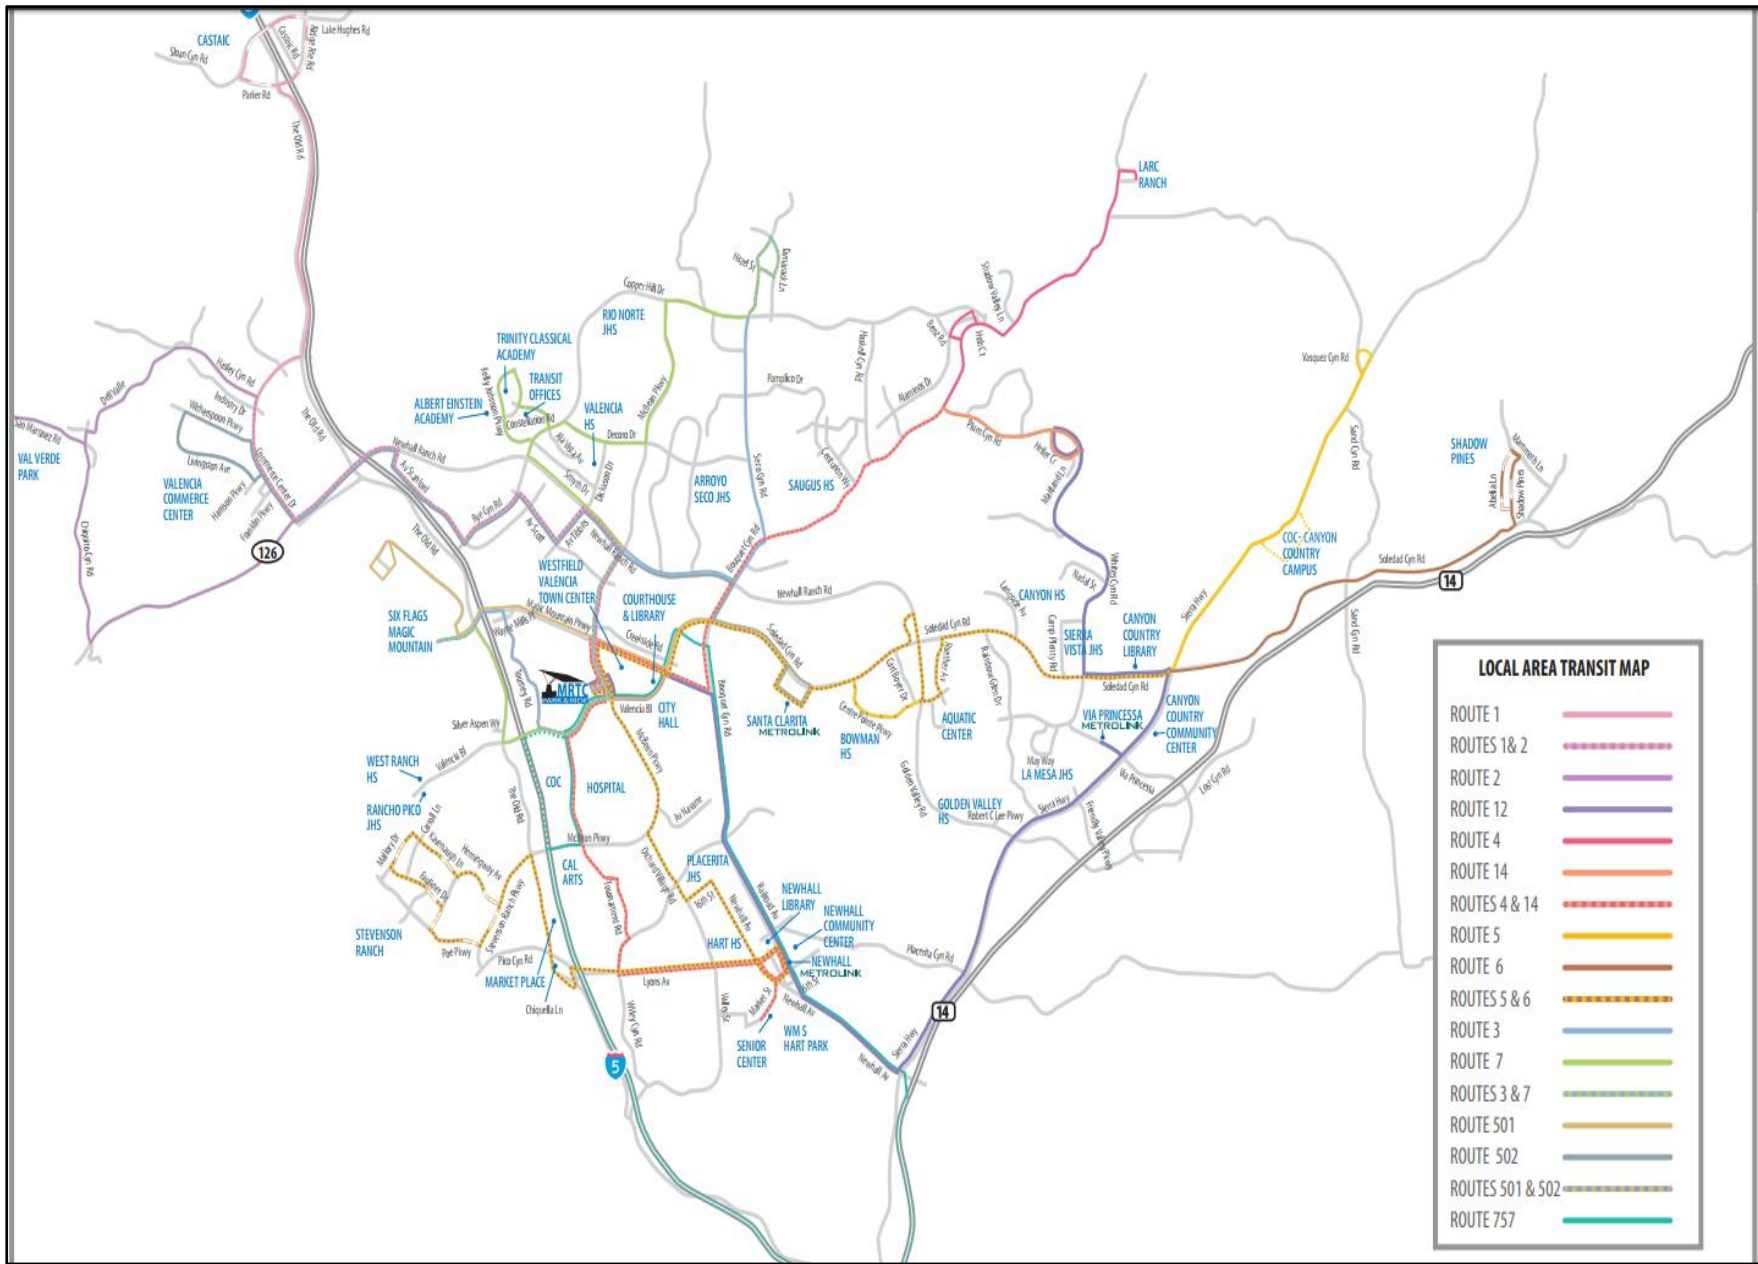

**Additional Resources**

[Santa Clarita Map](#)

[Fares and Passes](#)

[Supplemental School Days Schedule](#)

[Interactive Bus Finder](#)

[All Schedules](#)

[Special Services](#)

**LOCAL AREA TRANSIT MAP**

ROUTE 1	— (solid pink)
ROUTES 18 & 2	- - - (dashed pink)
ROUTE 2	— (solid purple)
ROUTE 12	— (solid blue)
ROUTE 4	— (solid red)
ROUTE 14	— (solid orange)
ROUTES 4 & 14	- - - (dashed red)
ROUTE 5	— (solid yellow)
ROUTE 6	— (solid brown)
ROUTES 5 & 6	- - - (dashed orange)
ROUTE 3	— (solid light blue)
ROUTE 7	— (solid green)
ROUTES 3 & 7	- - - (dashed green)
ROUTE 501	— (solid light green)
ROUTE 502	— (solid dark blue)
ROUTES 501 & 502	- - - (dashed light green)
ROUTE 757	— (solid teal)