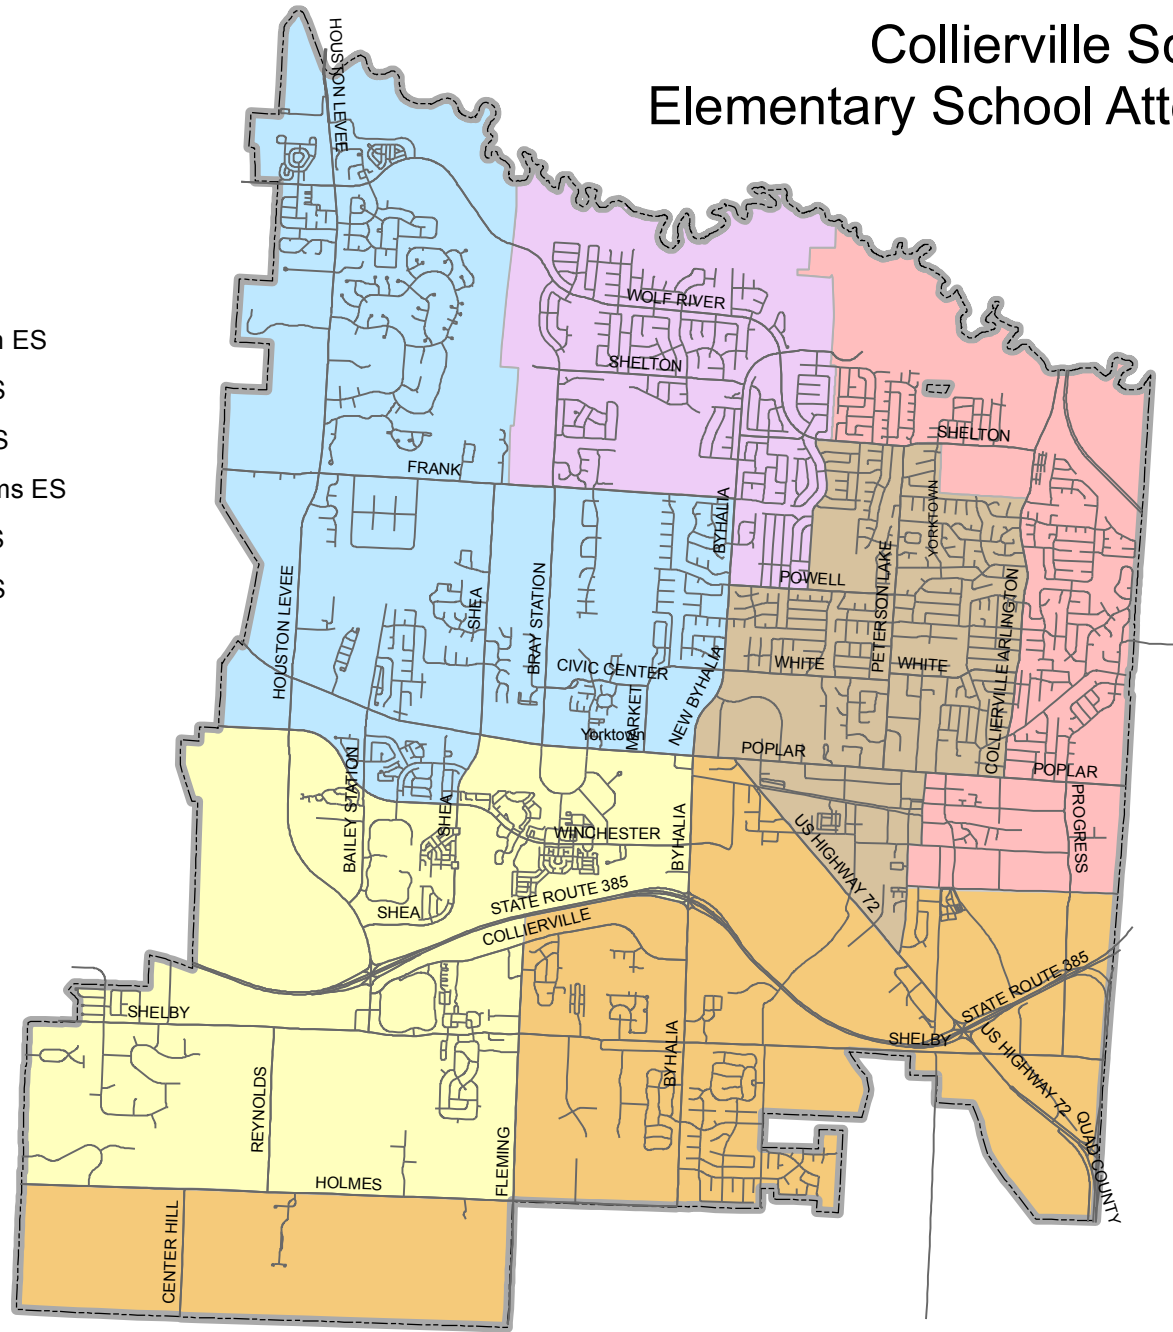

Collierville Schools Elementary School Attendance Zones

Legend

- Bailey Station ES
- Collierville ES
- Crosswind ES
- Schilling Farms ES
- Sycamore ES
- Tara Oaks ES

The Collierville Schools Board of Education adopted the 2018-19 attendance zone boundaries November 28, 2017. This map was created by Collierville Schools Planning Department. Data accuracy cannot be guaranteed. Errors or omissions are possible and the user is hereby advised of that possibility. The data that supports the map content is updated only periodically and therefore may not reflect the most current conditions.