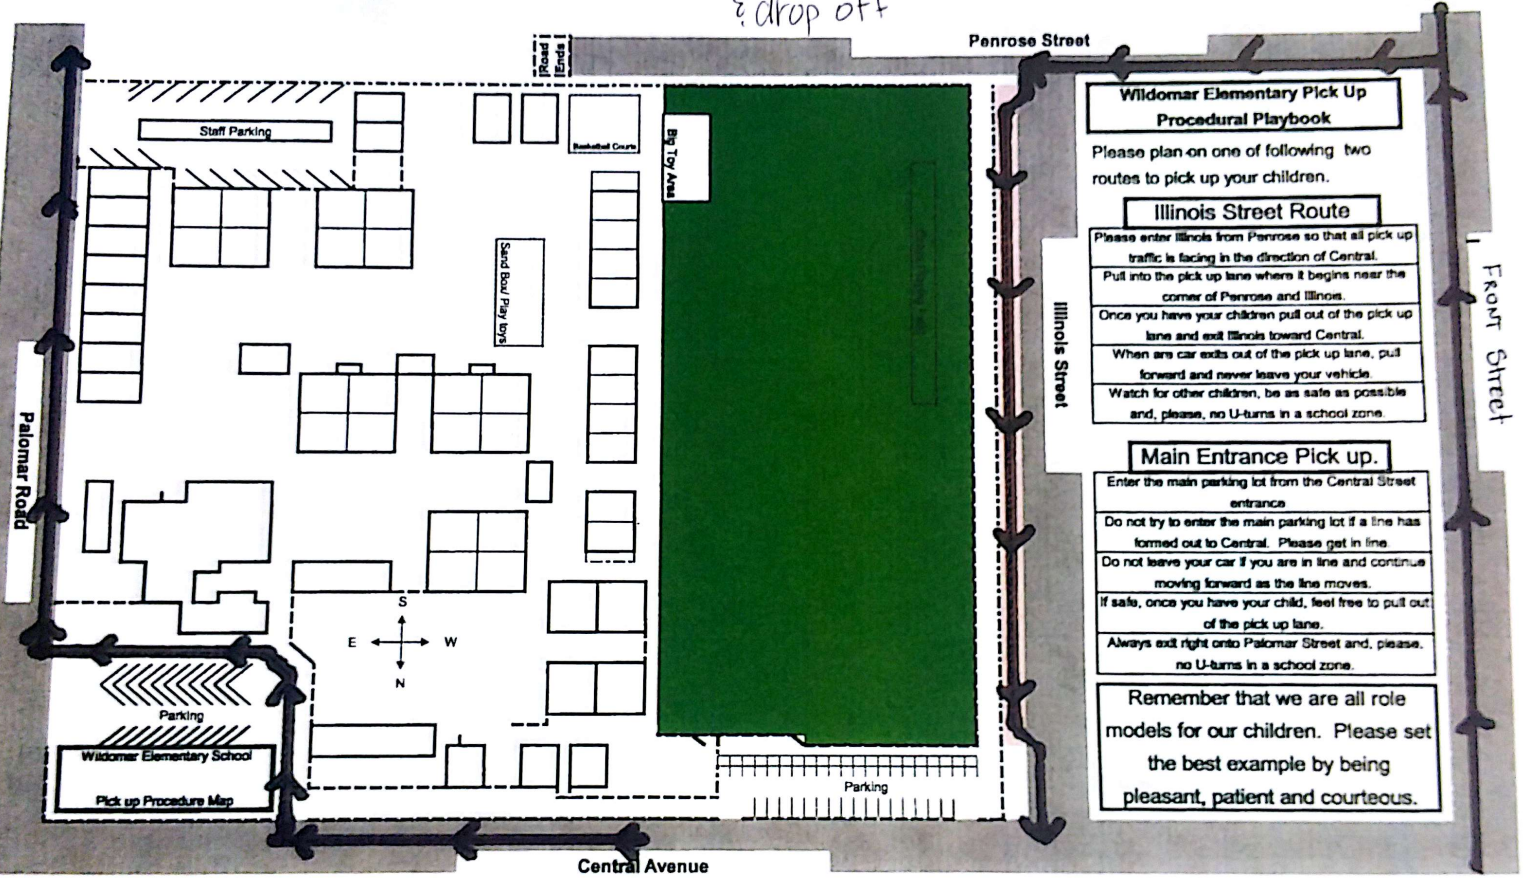

Wildomar Elementary School
Pick Up Procedure Map

drop off

Wildomar Elementary Pick Up Procedural Playbook

Please plan on one of the following two routes to pick up your children.

Illinois Street Route

Pull into the pick up lane where it begins near the corner of Penrose and Illinois.

Once you have your children pull out of the pick up lane and exit Illinois toward Central.

When your car exits out of the pick up lane, pull forward and never leave your vehicle.

Watch for other children, be as safe as possible and, please, no U-turns in a school zone.

Main Entrance Pick up.

Enter the main parking lot from the Central Street entrance.

Do not leave your car if you are in line and continue moving forward as the line moves.

If safe, once you have your child, feel free to pull out of the pick up lane.

Always exit right onto Palomar Street and, please, no U-turns in a school zone.

Remember that we are all role models for our children. Please set the best example by being pleasant, patient and courteous.