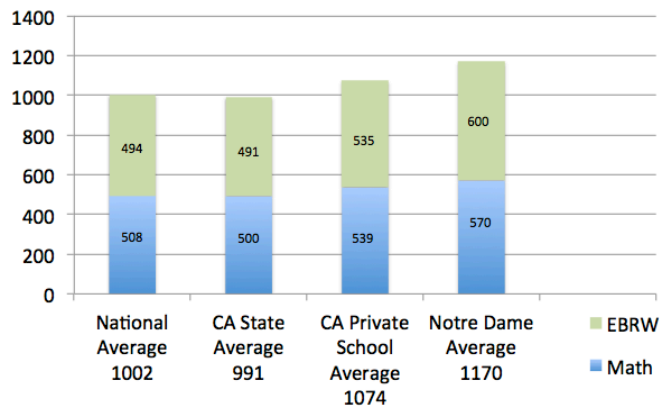

NOTRE DAME STATISTICS AT A GLANCE

New SAT Averages

Top 5% of Students at Notre Dames scored a 1443 or better on the New SAT scale of 1600.

Students on average scored a 600 on Evidenced Based Reading/Writing and 570 on Math.