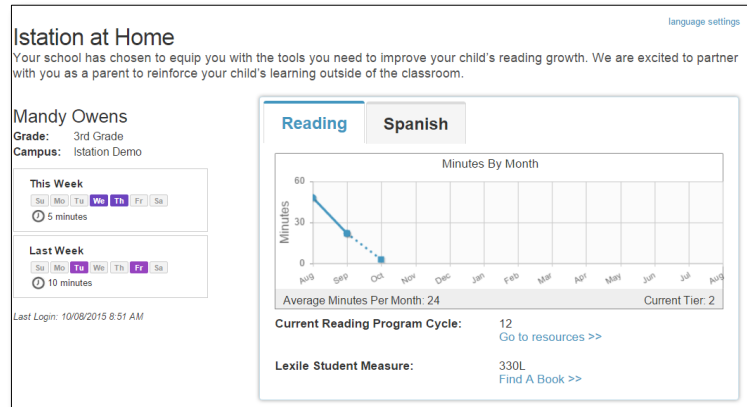

Step 4:

- A. Enter your user name and password.
- B. Click the **OK** button.

Step 5:

Select one of the following:

- Reading with ISIP – personalized instructional path
- Reading en Español con ISIP* – personalized instructional path
- Books – interactive books
- Writing – Writing Rules! with Calvin Cool (3rd – 8th grade)
- iPractice – student-selected activities from the Istation curriculum
- Assignments – extra practice activities assigned by the teacher

*based on your district/campus subscription

Parent Portal Login

Parents may go to Istation’s Parent Portal online at www.istation.com. A variety of resources are available to reinforce children’s learning at home including:

Resources

- Printable lessons
- Lexile – Find A Book

Data

- Usage
- Student Summary Handout
- Skill Growth
- Writing Rules!

Enter www.istation.com in your Web browser and click on **CUSTOMER LOGIN**.

The first time you log in, you will be prompted to select your child’s school. Type the school information in the search box, then click the “Search” button.

Then type your child’s login information as provided by his or her teacher and click **Log In**.

Log In: Find Your Campus
Step 1 of 2

To log in to the Istation classroom management and student report Web site, you must specify your location so that we can properly identify your account.

Search by Your Campus, District or Istation Domain Name

[Forgot User Name?](#)

[Forgot Password?](#)

[Forgot User Name or Password?](#)

Istation Support

1-866-883-7323, press 2

Non-transferable license: Abernathy Ind School District at Abernathy Ind School District - ref: support@istation.com

7:00 a.m. - 6:30 p.m. M-F CST