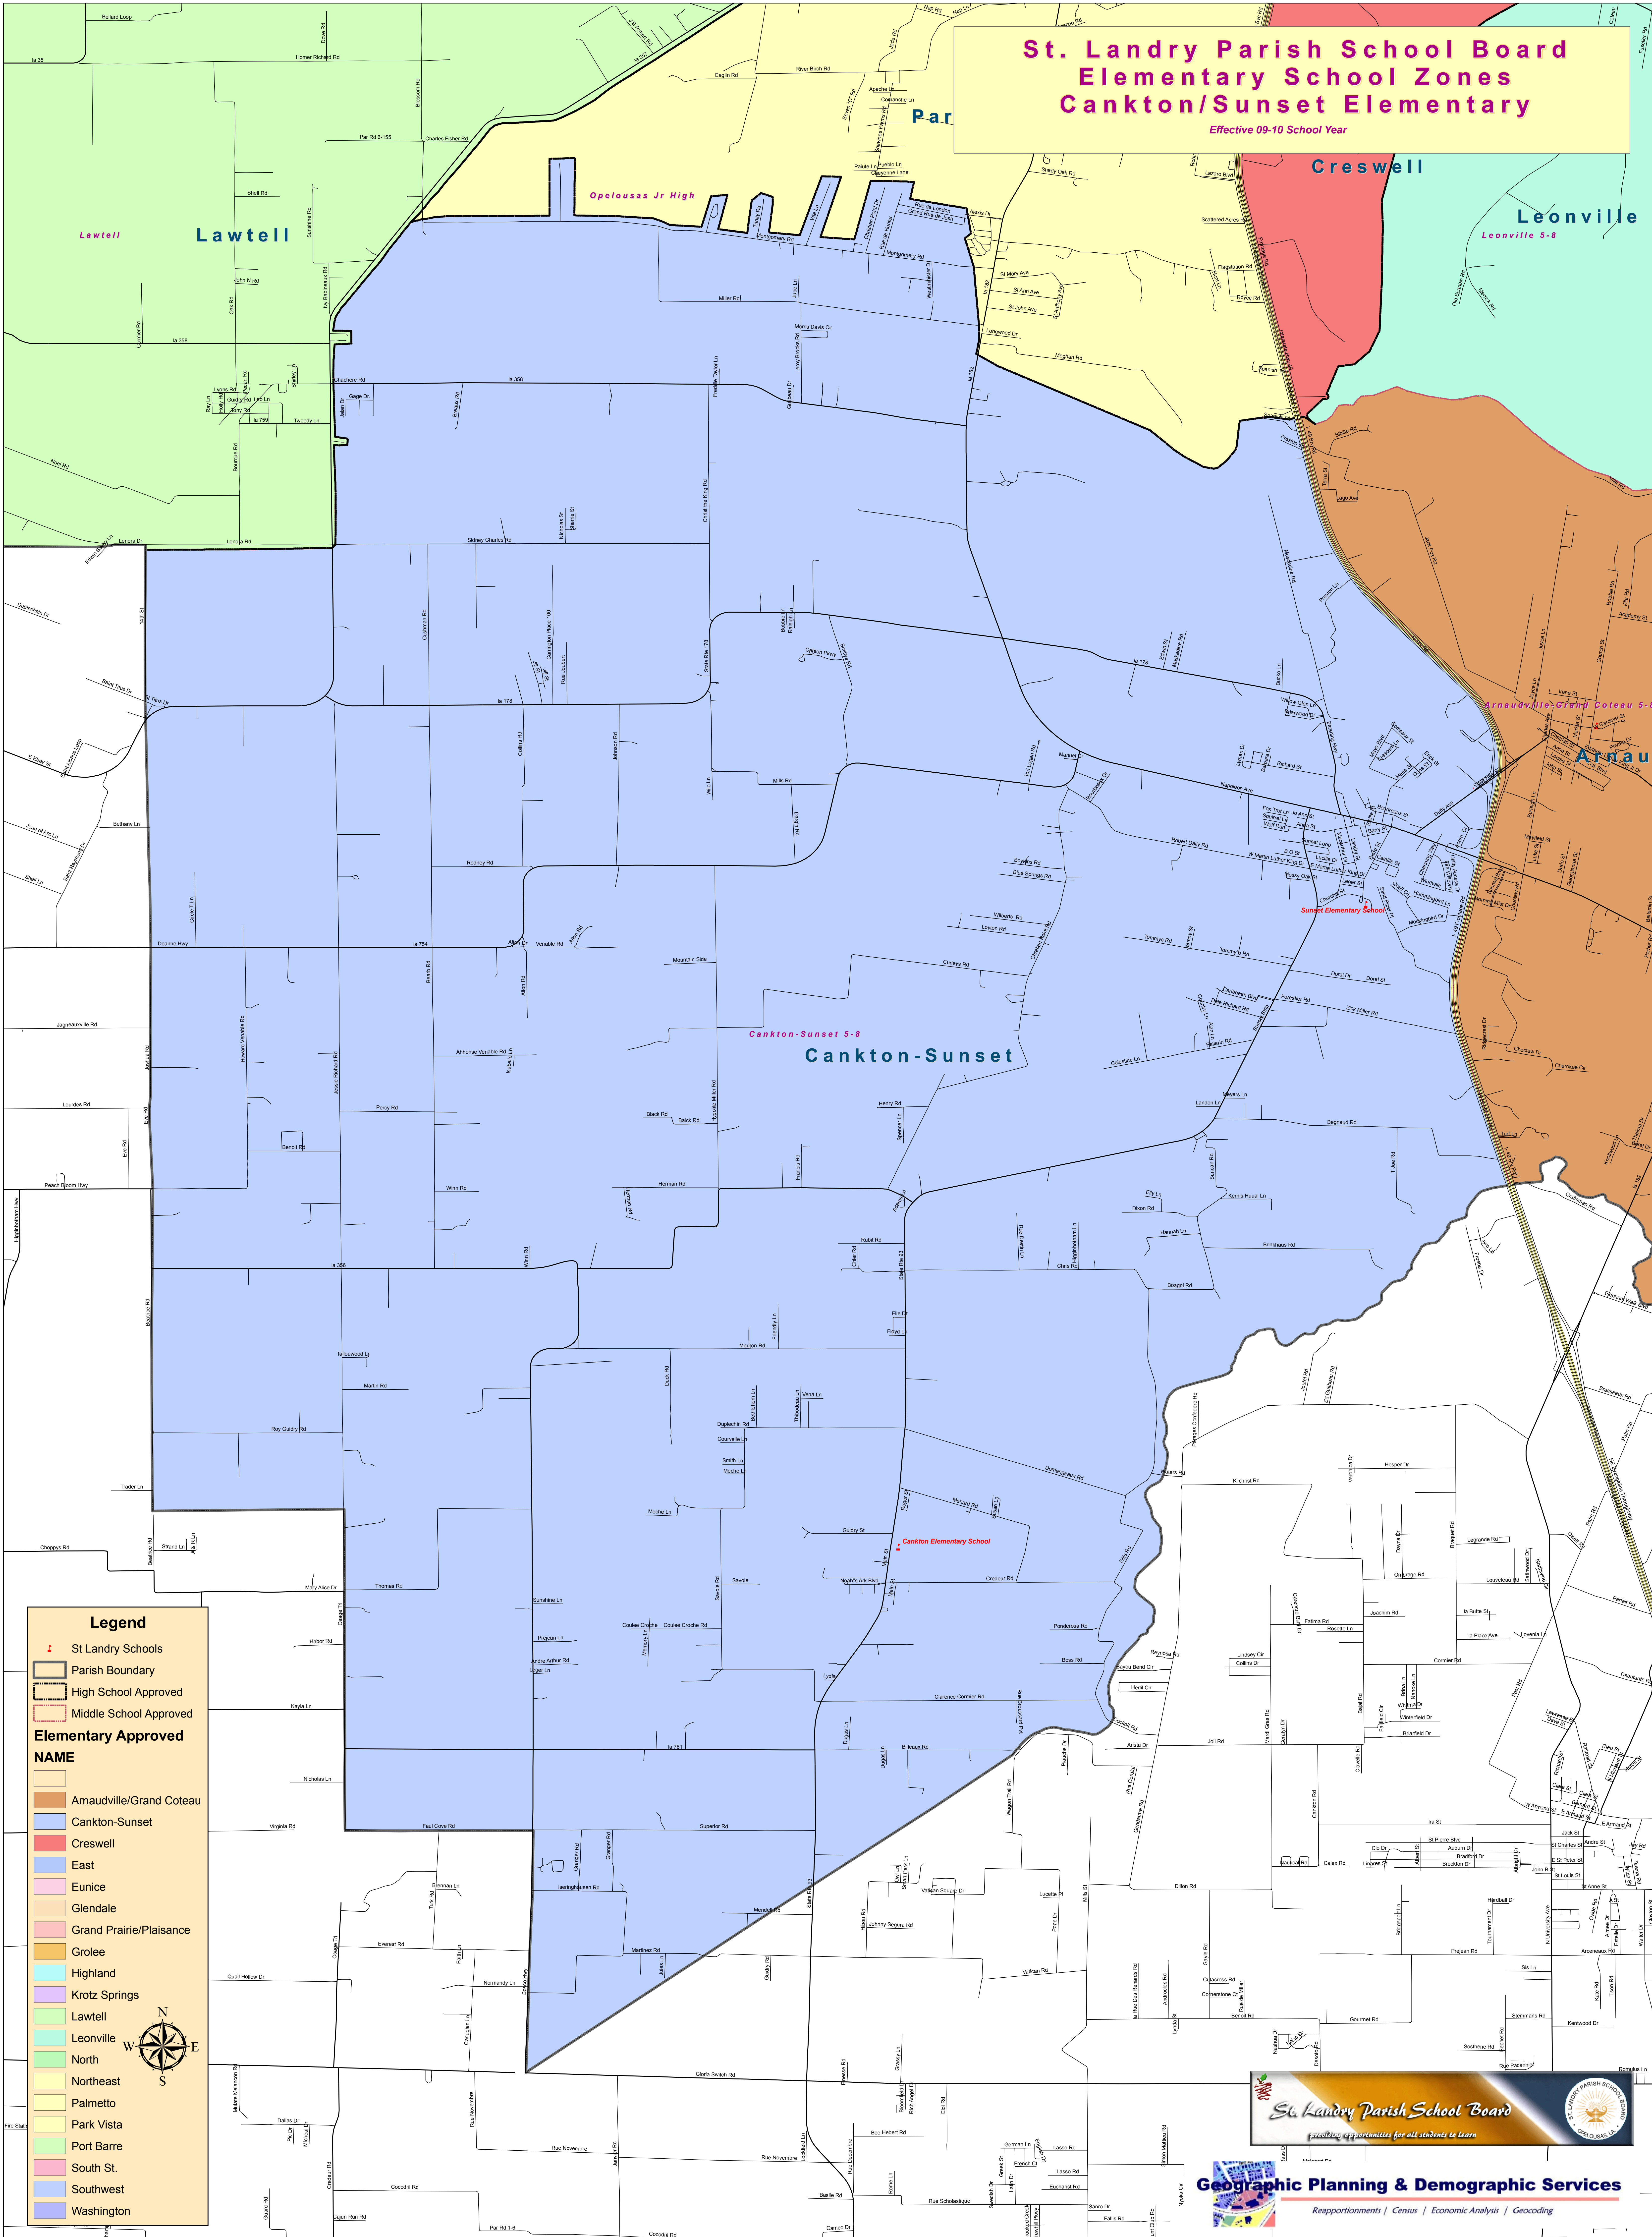

St. Landry Parish School Board Elementary School Zones Cankton/Sunset Elementary

Effective 09-10 School Year

Legend

- St Landry Schools
- Parish Boundary
- High School Approved
- Middle School Approved
- Elementary Approved

NAME

- Arouville/Grand Coteau
- Cankton-Sunset
- Creswell
- East
- Eunice
- Glendale
- Grand Prairie/Plaisance
- Grolee
- Highland
- Krotz Springs
- Lawtell
- Leonville
- North
- Northeast
- Palmetto
- Park Vista
- Port Barre
- South St.
- Southwest
- Washington

Geographic Planning & Demographic Services
 Reapportionments | Census | Economic Analysis | Geocoding