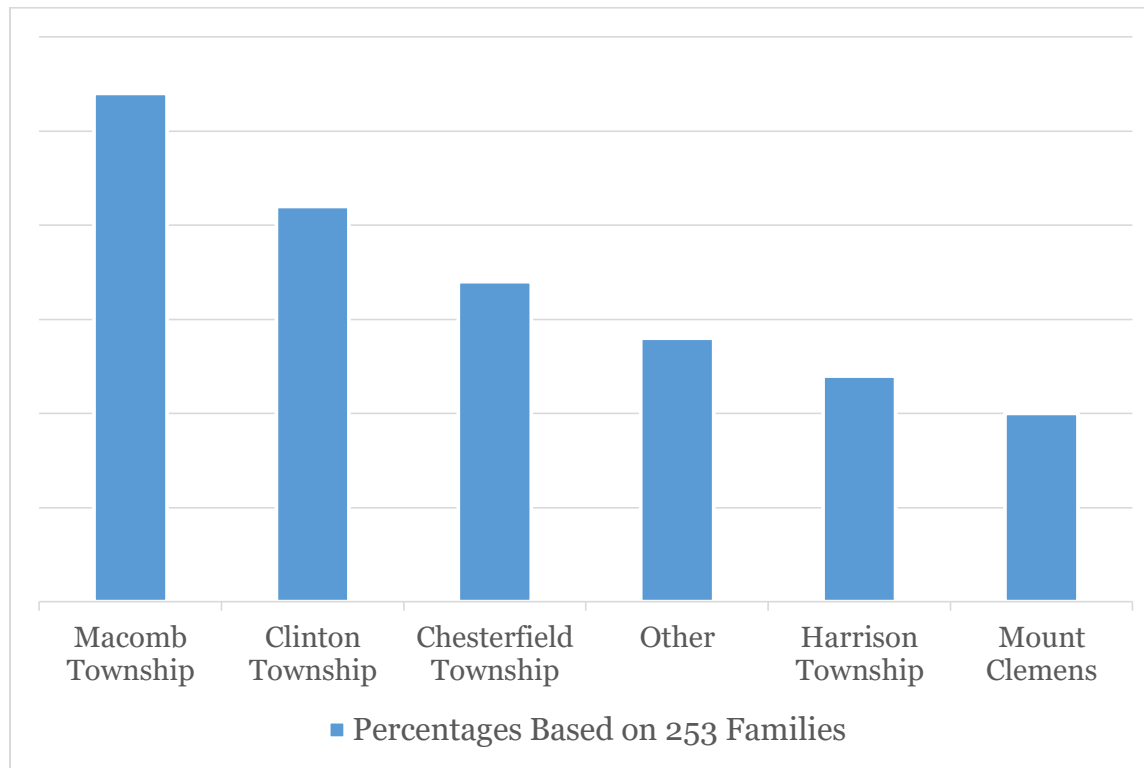

St. Mary Catholic School

Home Community Demographics

2017/2018 School Year

*Other communities include: Fair Haven, Fraser, Ira, Lenox, New Baltimore, Romeo, Roseville, Shelby Township, Sterling Heights, St. Clair Shores, Warren, & Washington Township