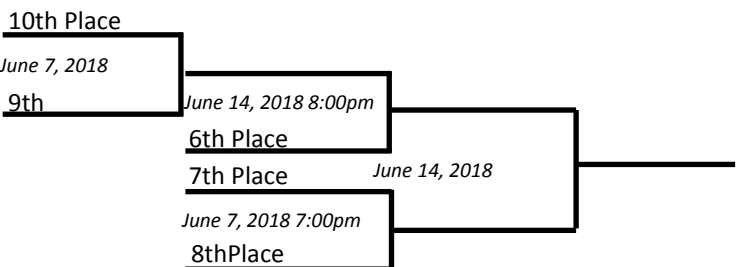

Thursday, April 12, 2018

6:00 PM Bingham Flight vs Judge Red
7:00 PM Salt lake Legends I vs Killer Bees
8:00 PM CHHS GRizzlies vs Utah Clutch
9:00 PM Judge Gold vs Titans
BYE Salt Lake Legends II Grizzlies Blue

Thursday, May 17, 2018

6:00 PM Killer Bees vs Grizzlies Blue
7:00 PM Judge Red vs CHHS GRizzlies
8:00 PM Judge Gold vs Salt Lake Legends II
9:00 PM Titans vs Salt lake Legends I
BYE Bingham Flight Utah Clutch

Thursday, April 19, 2018

6:00 PM Judge Red vs Grizzlies Blue
7:00 PM CHHS GRizzlies vs Judge Gold
8:00 PM Salt Lake Legends II vs Titans
9:00 PM Bingham Flight vs Utah Clutch
BYE Killer Bees Salt lake Legends I

Thursday, May 24, 2018

6:00 PM Bingham Flight vs Judge Gold
7:00 PM Salt Lake Legends II vs Killer Bees
8:00 PM Utah Clutch vs Salt lake Legends I
9:00 PM Titans vs CHHS GRizzlies
BYE Grizzlies Blue Judge Red

Thursday, April 26, 2018

6:00 PM Judge Gold vs Salt lake Legends I
7:00 PM Bingham Flight vs Salt Lake Legends II
8:00 PM CHHS GRizzlies vs Grizzlies Blue
9:00 PM Killer Bees vs Judge Red
BYE Utah Clutch Titans

Thursday, May 31, 2018

6:00 PM Utah Clutch vs Salt Lake Legends II
7:00 PM Killer Bees vs Bingham Flight
8:00 PM Grizzlies Blue vs Titans

Thursday, May 3, 2018

6:00 PM Grizzlies Blue vs Salt lake Legends I
7:00 PM Salt Lake Legends II vs CHHS GRizzlies
8:00 PM Judge Red vs Titans
9:00 PM Utah Clutch vs Killer Bees
BYE Judge Gold Bingham Flight

8th Grade Lower Bracket