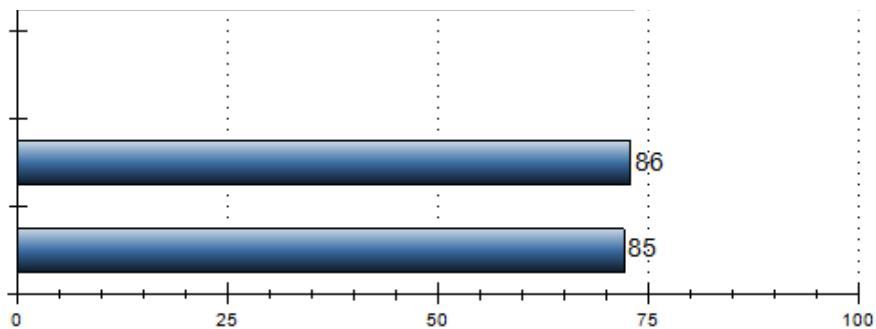

Social Studies

Obtained

20

86

Anticipated

85

*Students with invalid scores are not included in the summary statistics.

Mean NCE

HELP THE TEACHER HELP THE CHILD

Published by CTB/McGraw-Hill LLC, a subsidiary of The McGraw-Hill Companies, Inc., 20 Ryan Ranch Road, Monterey, California 93940-5703.

Copyright © 2010 by CTB/McGraw-Hill LLC. No part of this publication may be reproduced or distributed in any form or by any means, or stored in a database or retrieval system, without the prior written permission of the publisher. TerraNova and the TerraNova logo are trademarks of The McGraw-Hill Companies, Inc.