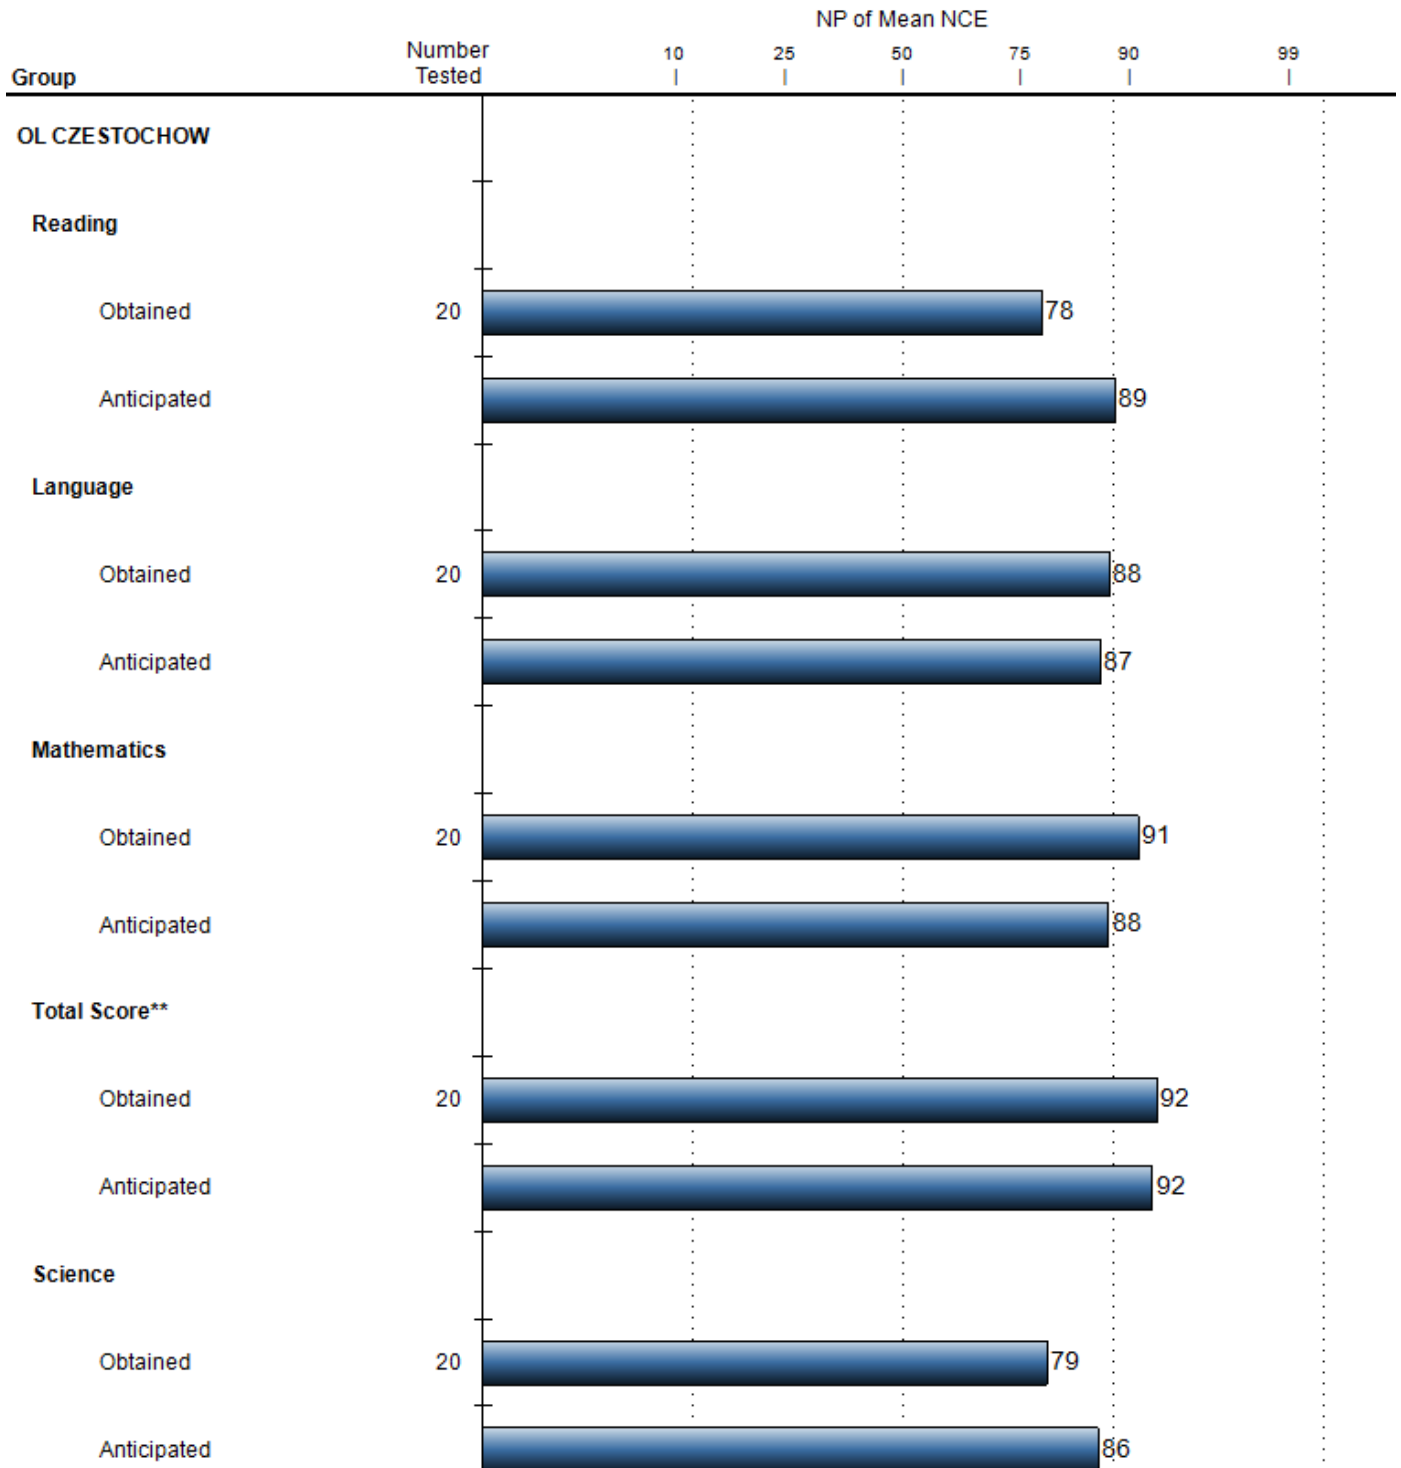

TerraNova 3 - Common Core with InView
 Summary Chart: Combination
 NP of Mean NCE

Grade: 7, Test Date: 03/06/17, QM: 24, Norms Year: 2011, Scoring Type: Pattern (IRT)

Social Studies

Obtained

20

86

Anticipated