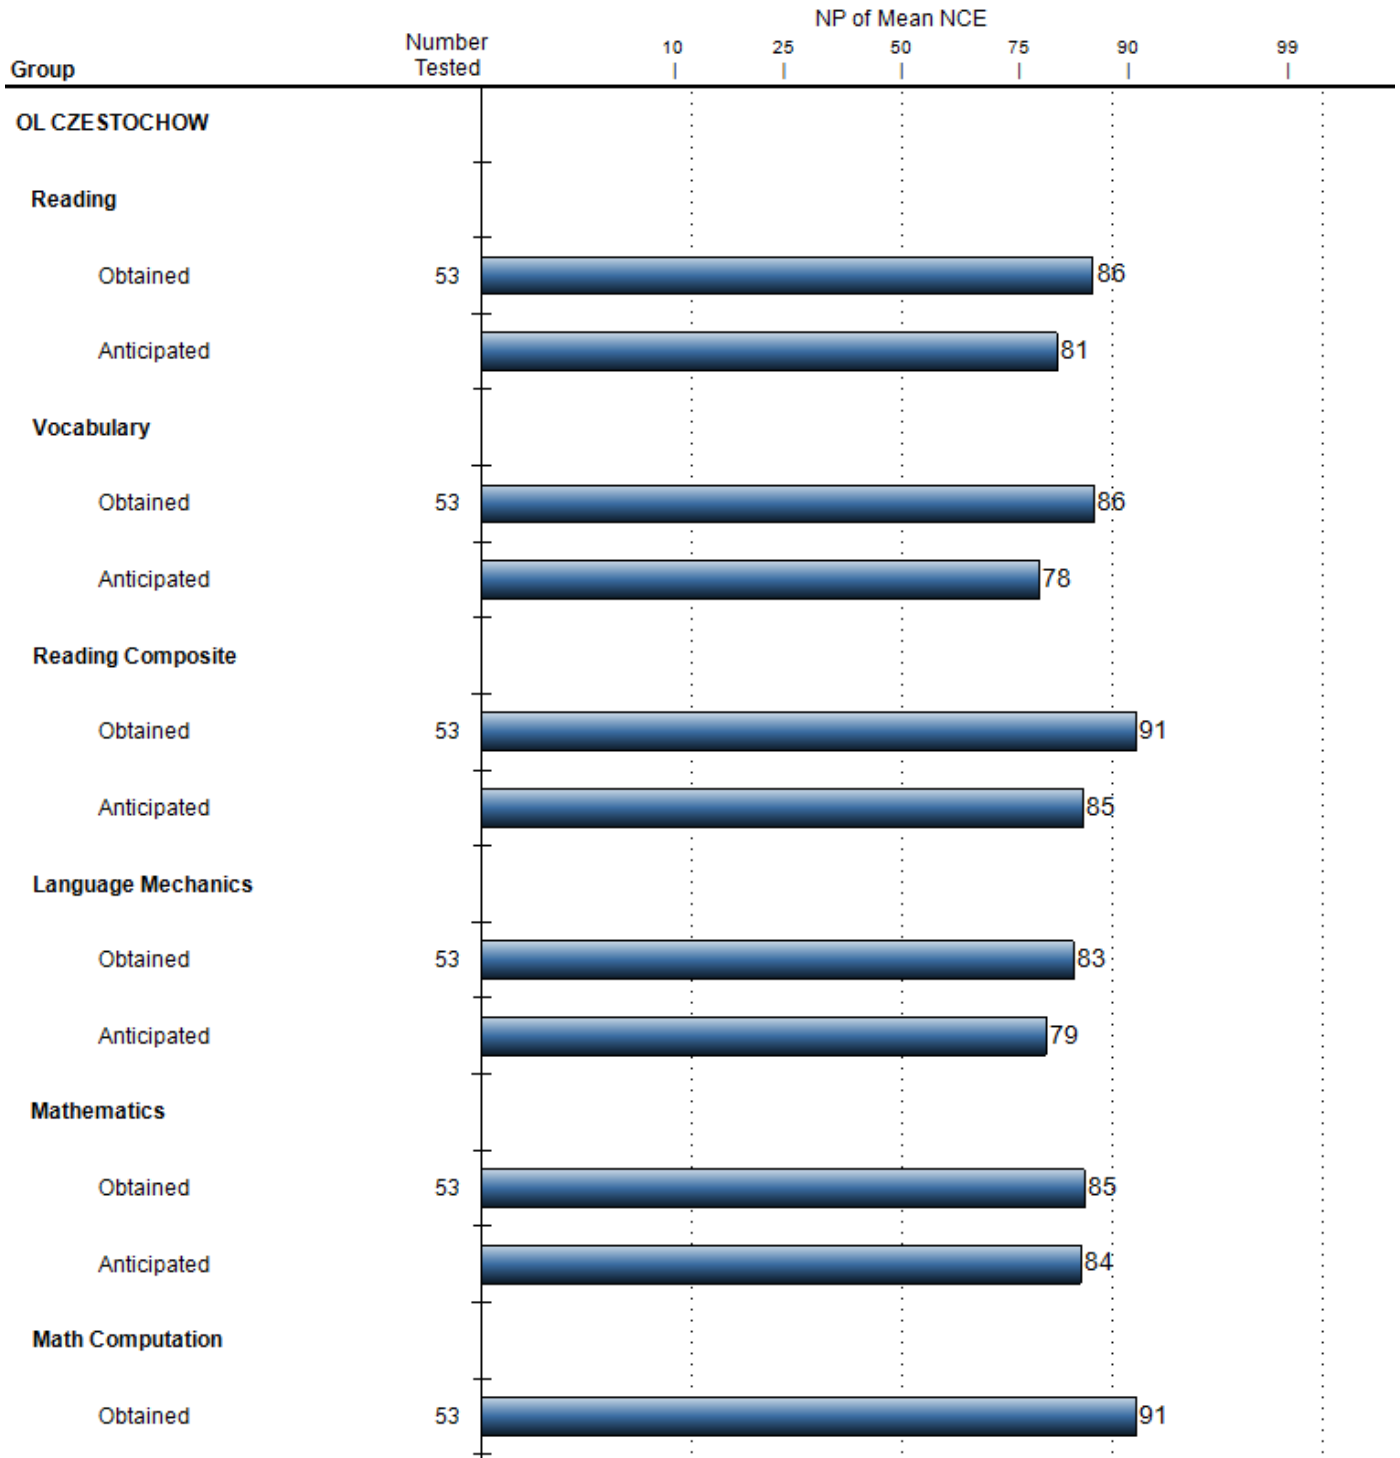

CTB Online Reporting System

Print Date: 1/8/2018

TerraNova 3 with InView - Complete Battery

Summary Chart: Combination

NP of Mean NCE

Grade: 2, Test Date: 03/06/17, QM: 24, Norms Year: 2011, Scoring Type: Pattern (IRT)