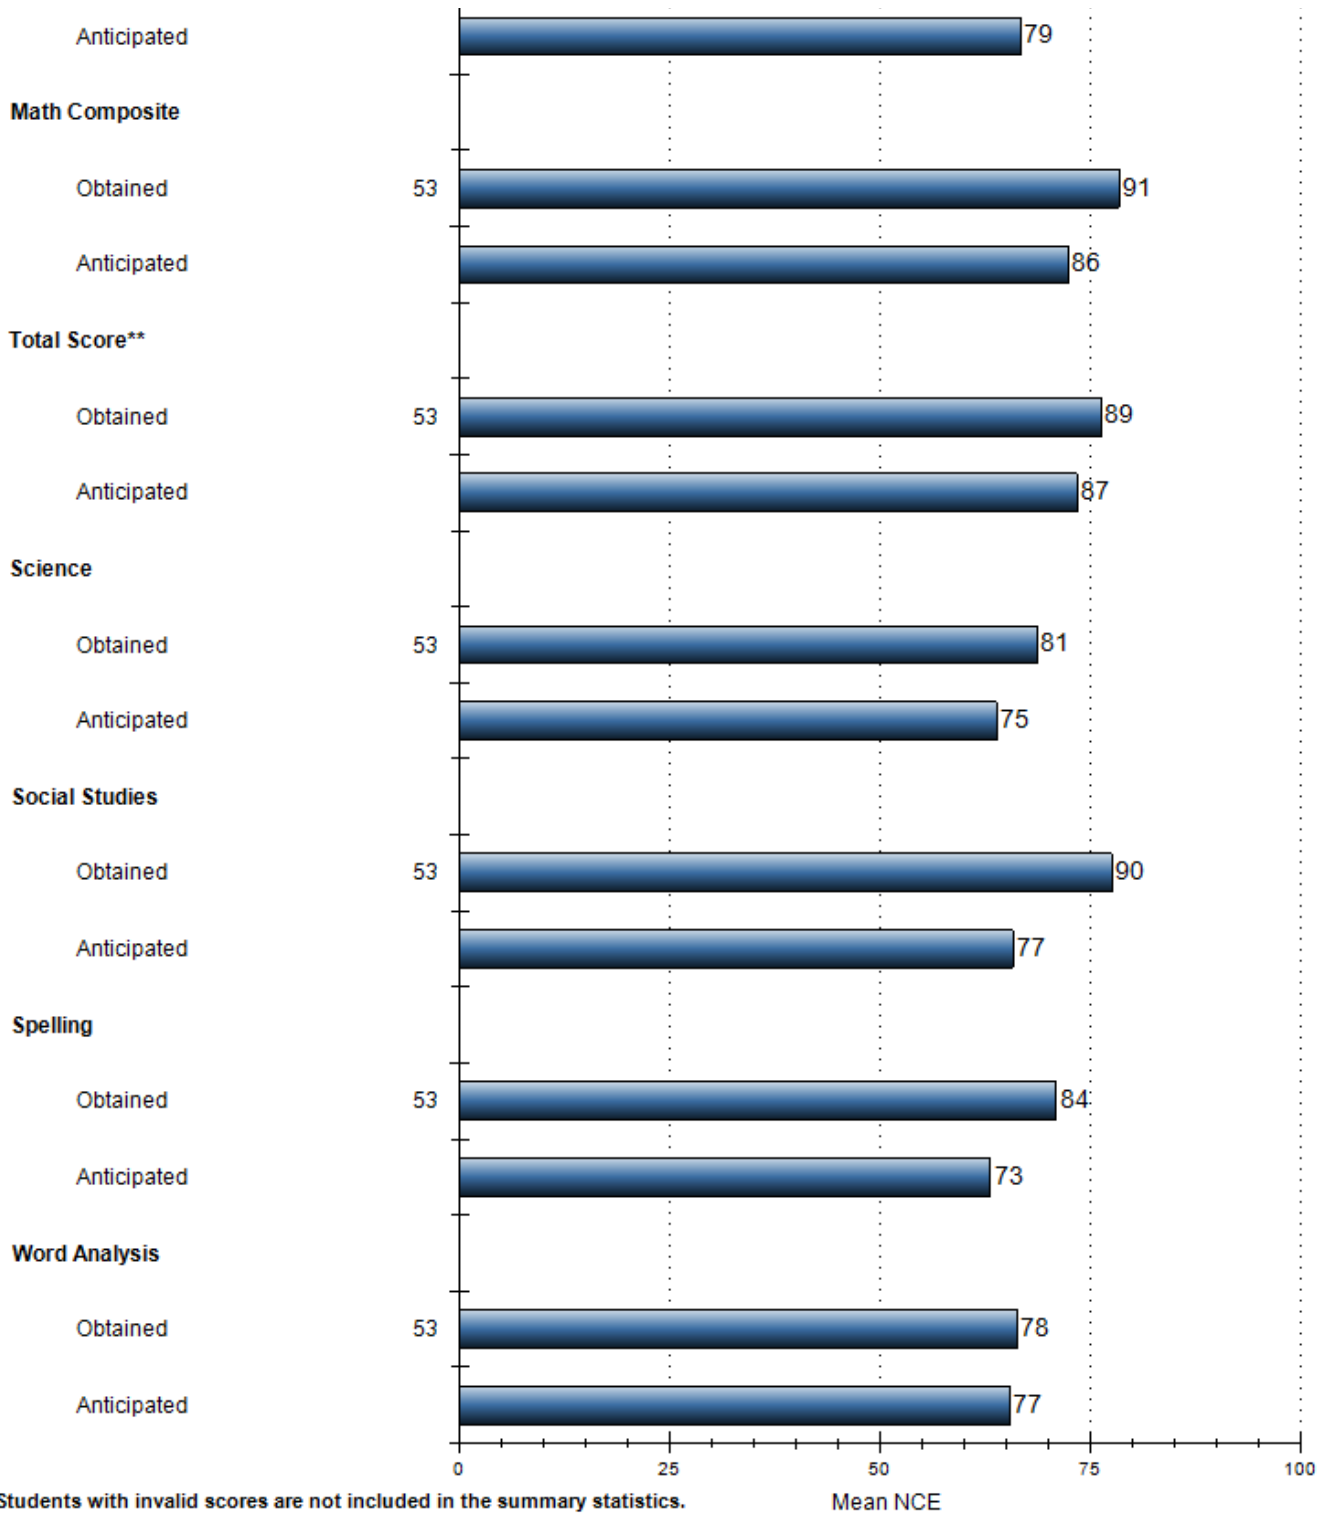

CTB Online Reporting System

Print Date: 1/8/2018

TerraNova 3 with InView - Complete Battery

Summary Chart: Combination

NP of Mean NCE

Grade: 2, Test Date: 03/06/17, QM: 24, Norms Year: 2011, Scoring Type: Pattern (IRT)