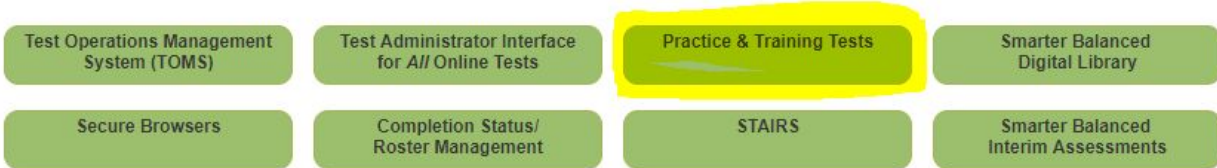

CAASPP Student Practice Test Support Sheet

1. Visit <http://www.caaspp.org/>

2. Click on “Practice & Training Tests”

3. Click on “Student Interface Practice and Training Tests”

If you are a test administrator or test examiner, select this button to access the online Practice and Training Site for test administrators and test examiners.

Select this button to access resources, including Scoring Guides, for the online Practice and Training Tests.

If you are a student, select this button to access the Practice and Training Tests for the online tests.