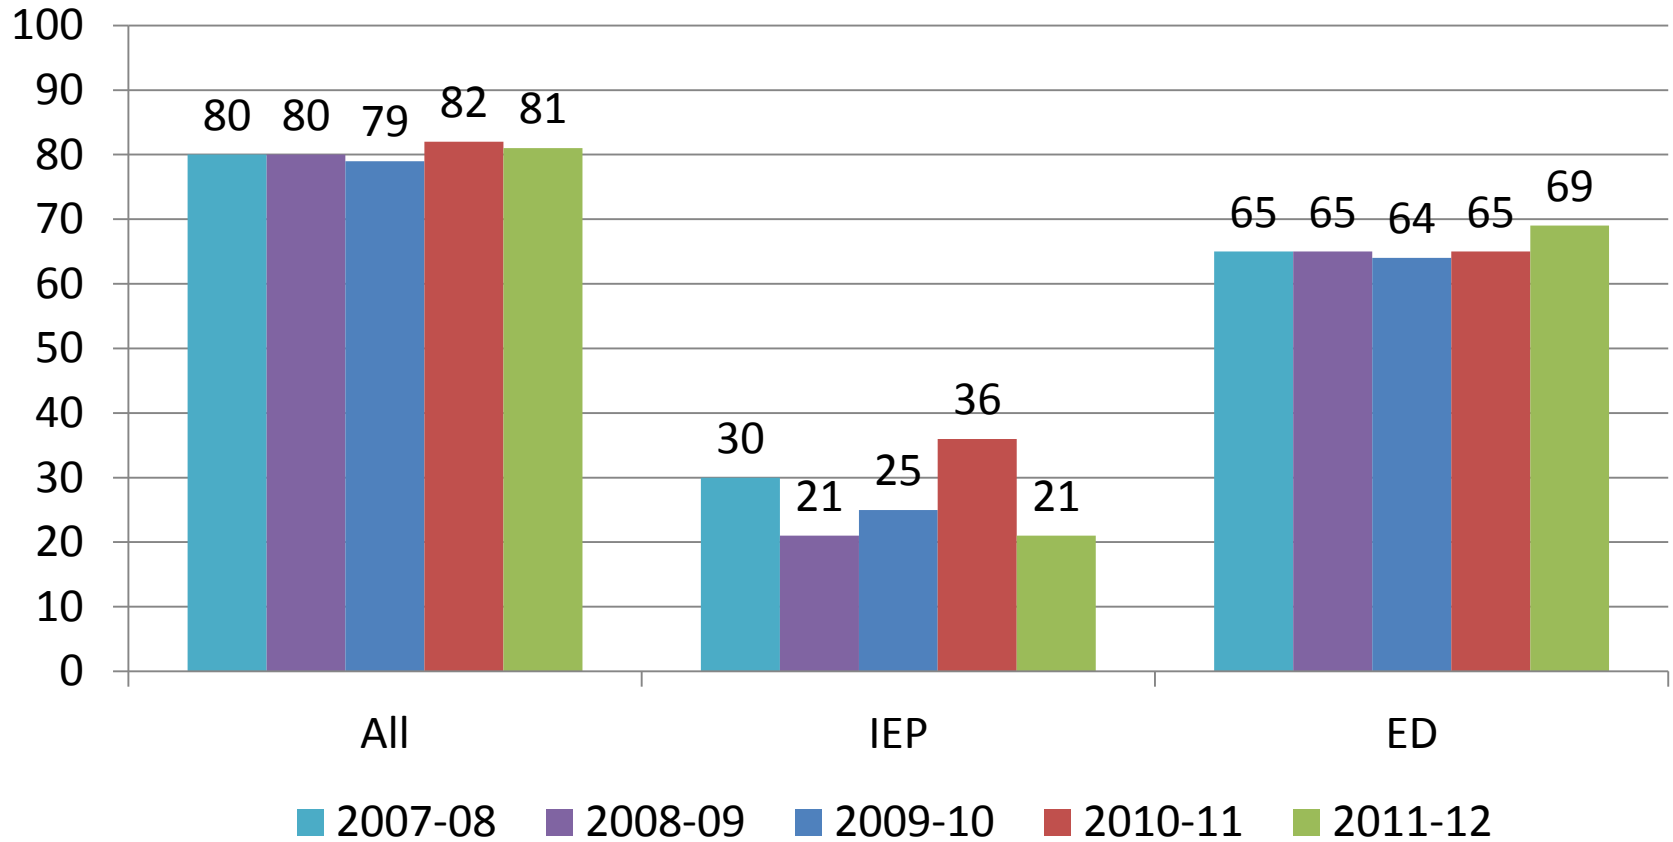

Grade 8 Science

% Proficient/Advanced