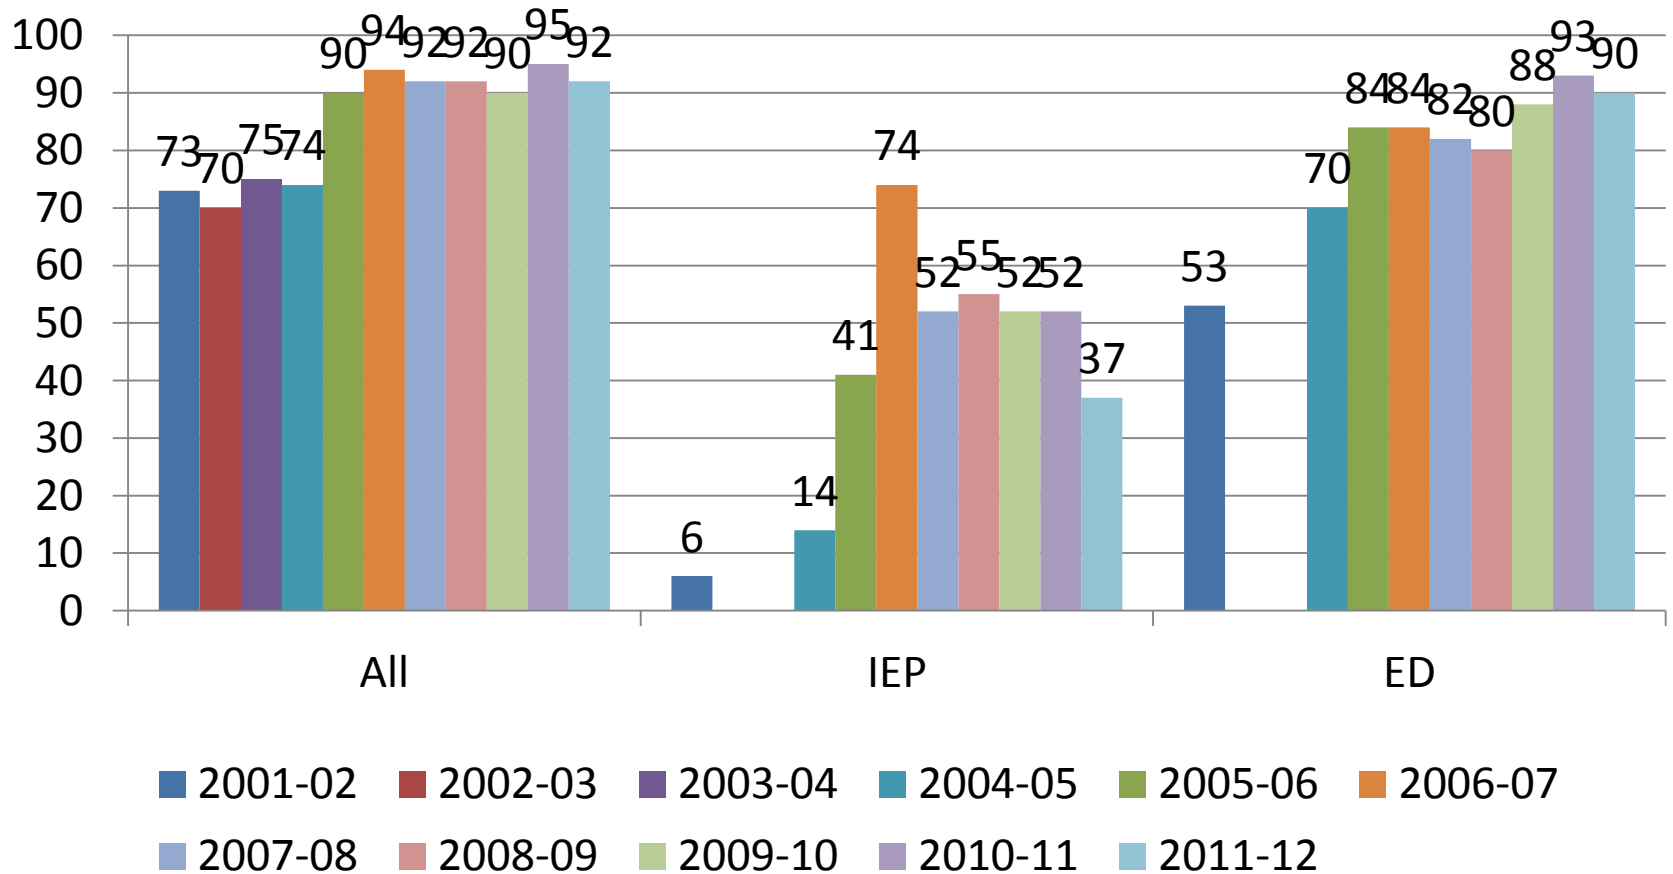

Norwin School District PSSA Scores

2012

Grade 11 Reading % Proficient/Advanced

Grade 11 Math % Proficient/Advanced

Grade 11 Science % Proficient/Advanced

Grade 11 Writing % Proficient/Advanced

Grade 8 Reading % Proficient/Advanced