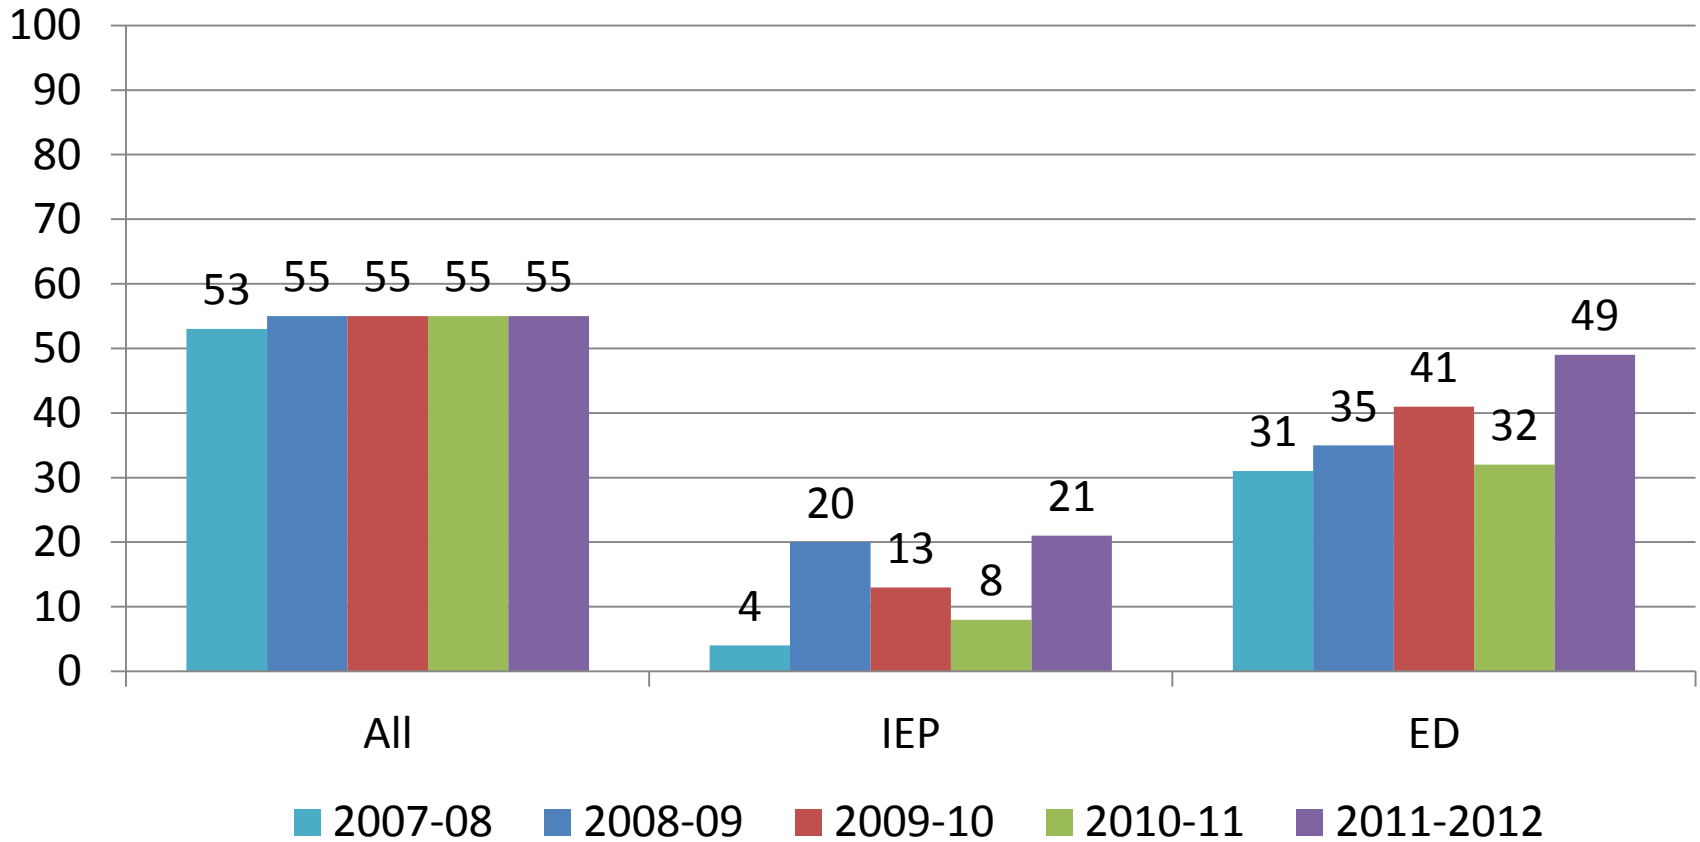

Norwin School District PSSA Scores

2012

Grade 11 Reading % Proficient/Advanced

Grade 11 Math % Proficient/Advanced

Grade 11 Science % Proficient/Advanced

Grade 11 Writing % Proficient/Advanced

Grade 8 Reading % Proficient/Advanced