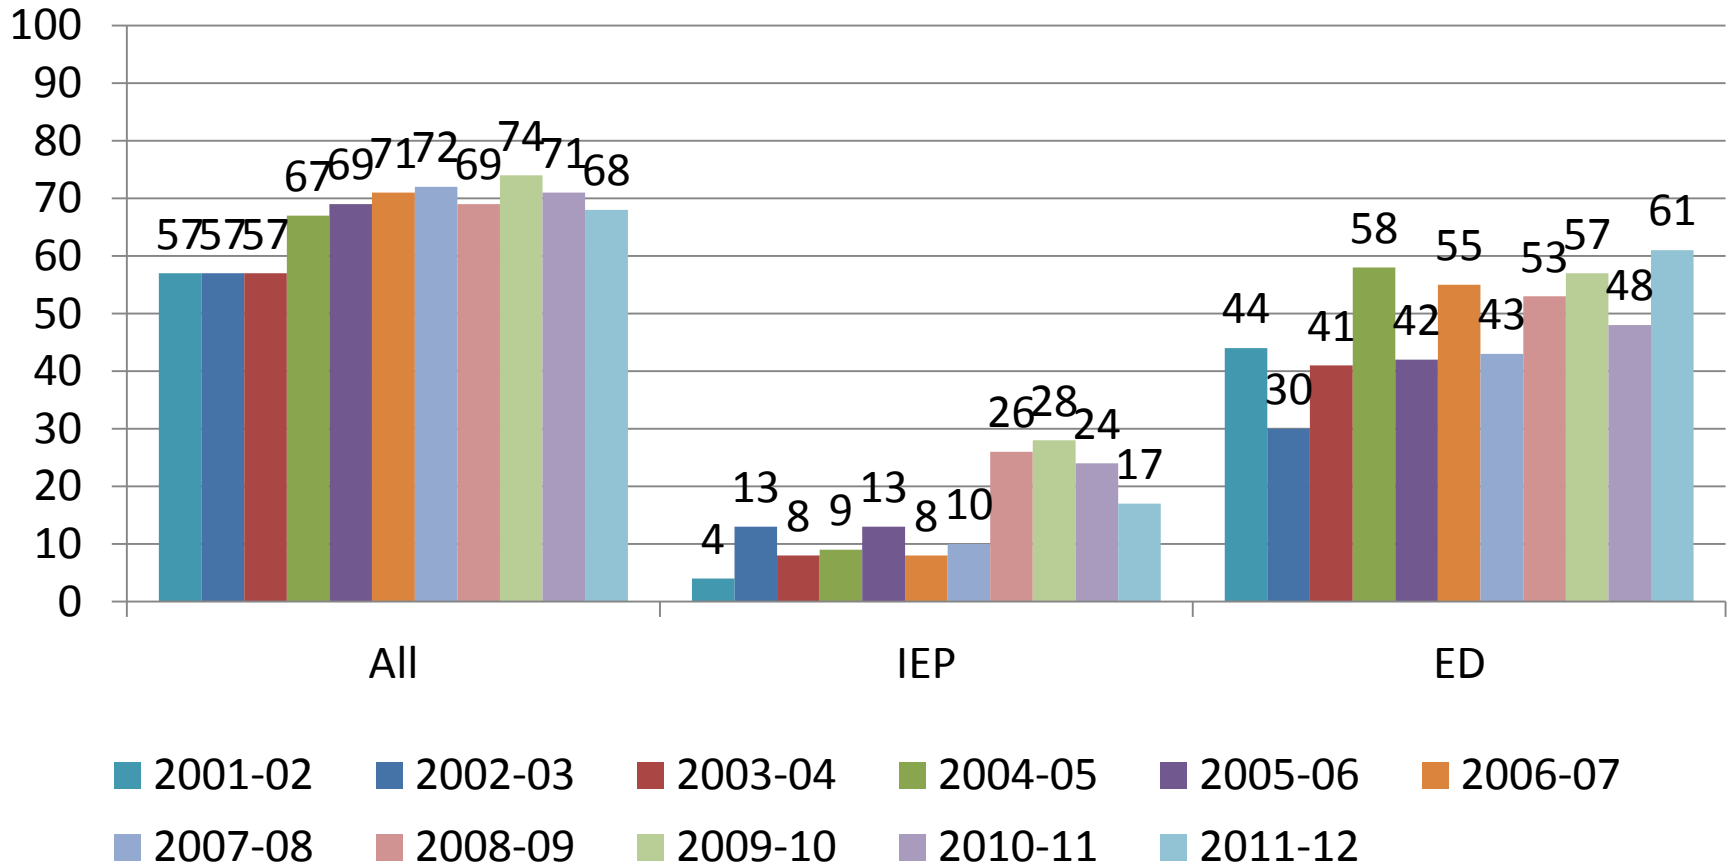

Norwin School District PSSA Scores

2012

Grade 11 Reading % Proficient/Advanced

Grade 11 Math % Proficient/Advanced

Grade 11 Science % Proficient/Advanced

Grade 11 Writing % Proficient/Advanced

Grade 8 Reading % Proficient/Advanced