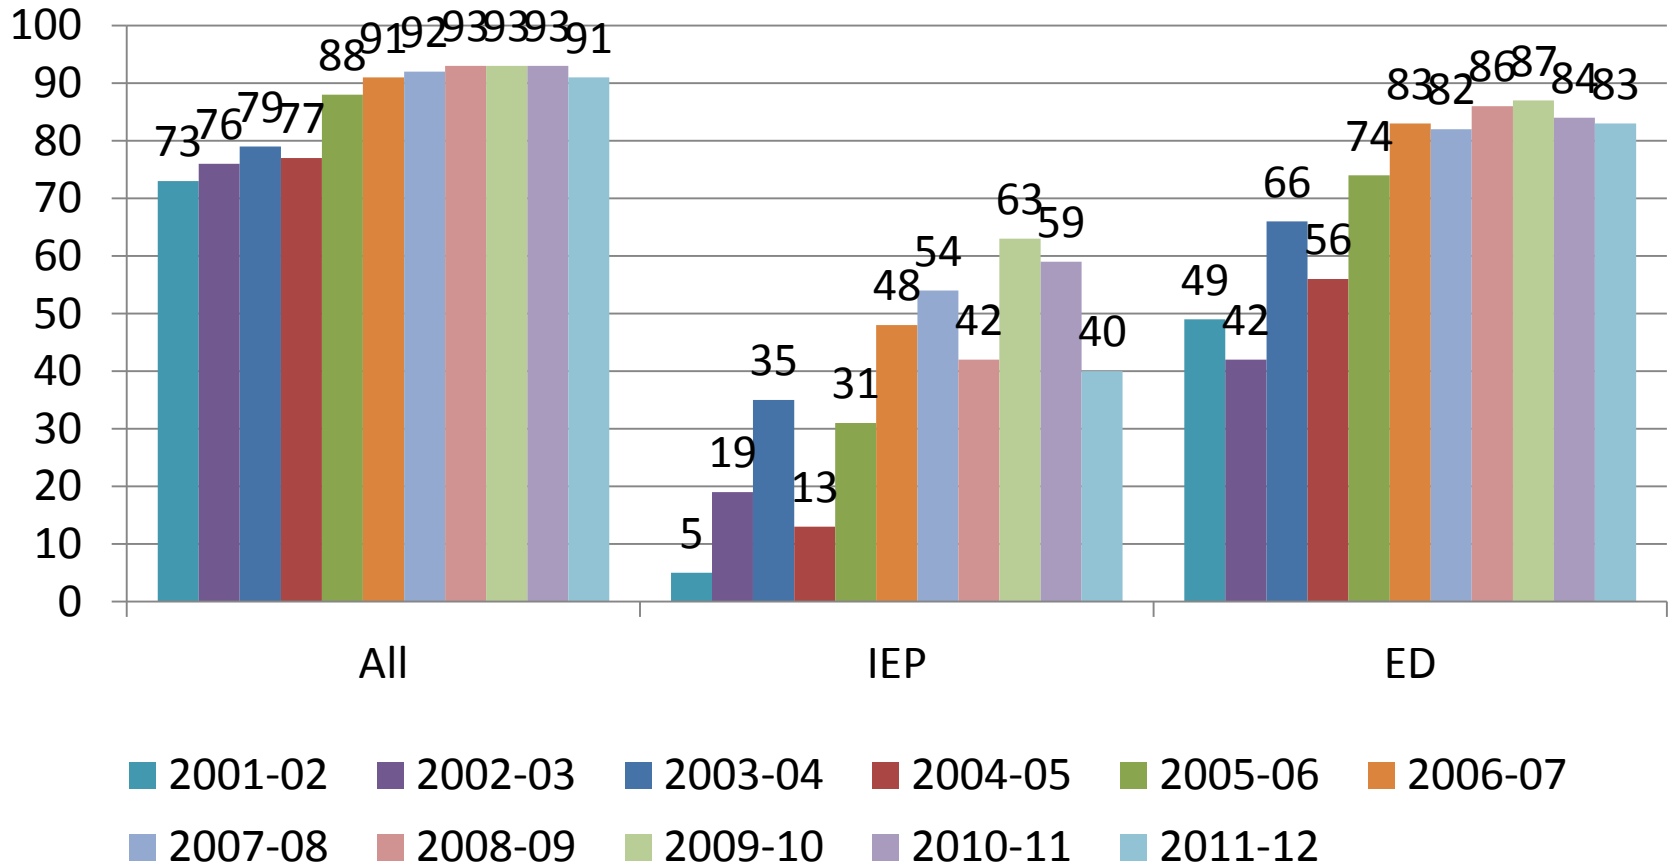

Norwin School District PSSA Scores

2012

Grade 11 Reading % Proficient/Advanced

Grade 11 Math % Proficient/Advanced

Grade 11 Science % Proficient/Advanced

Grade 11 Writing % Proficient/Advanced

Grade 8 Reading % Proficient/Advanced