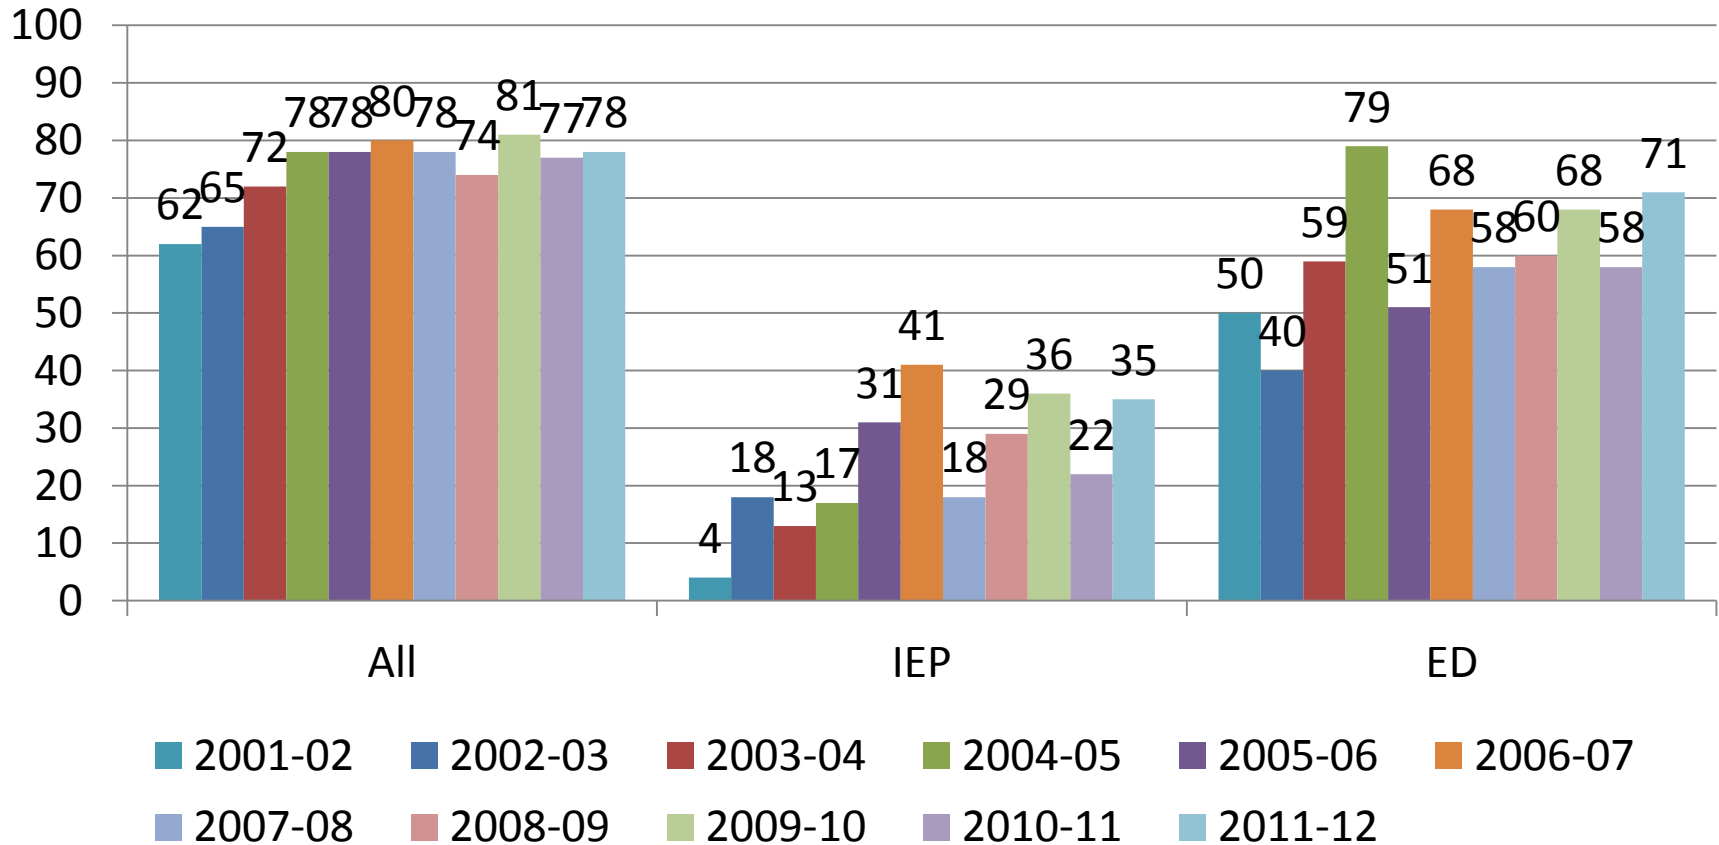

Norwin School District PSSA Scores

2012

Grade 11 Reading % Proficient/Advanced

Grade 11 Math % Proficient/Advanced

Grade 11 Science % Proficient/Advanced

Grade 11 Writing % Proficient/Advanced

Grade 8 Reading % Proficient/Advanced