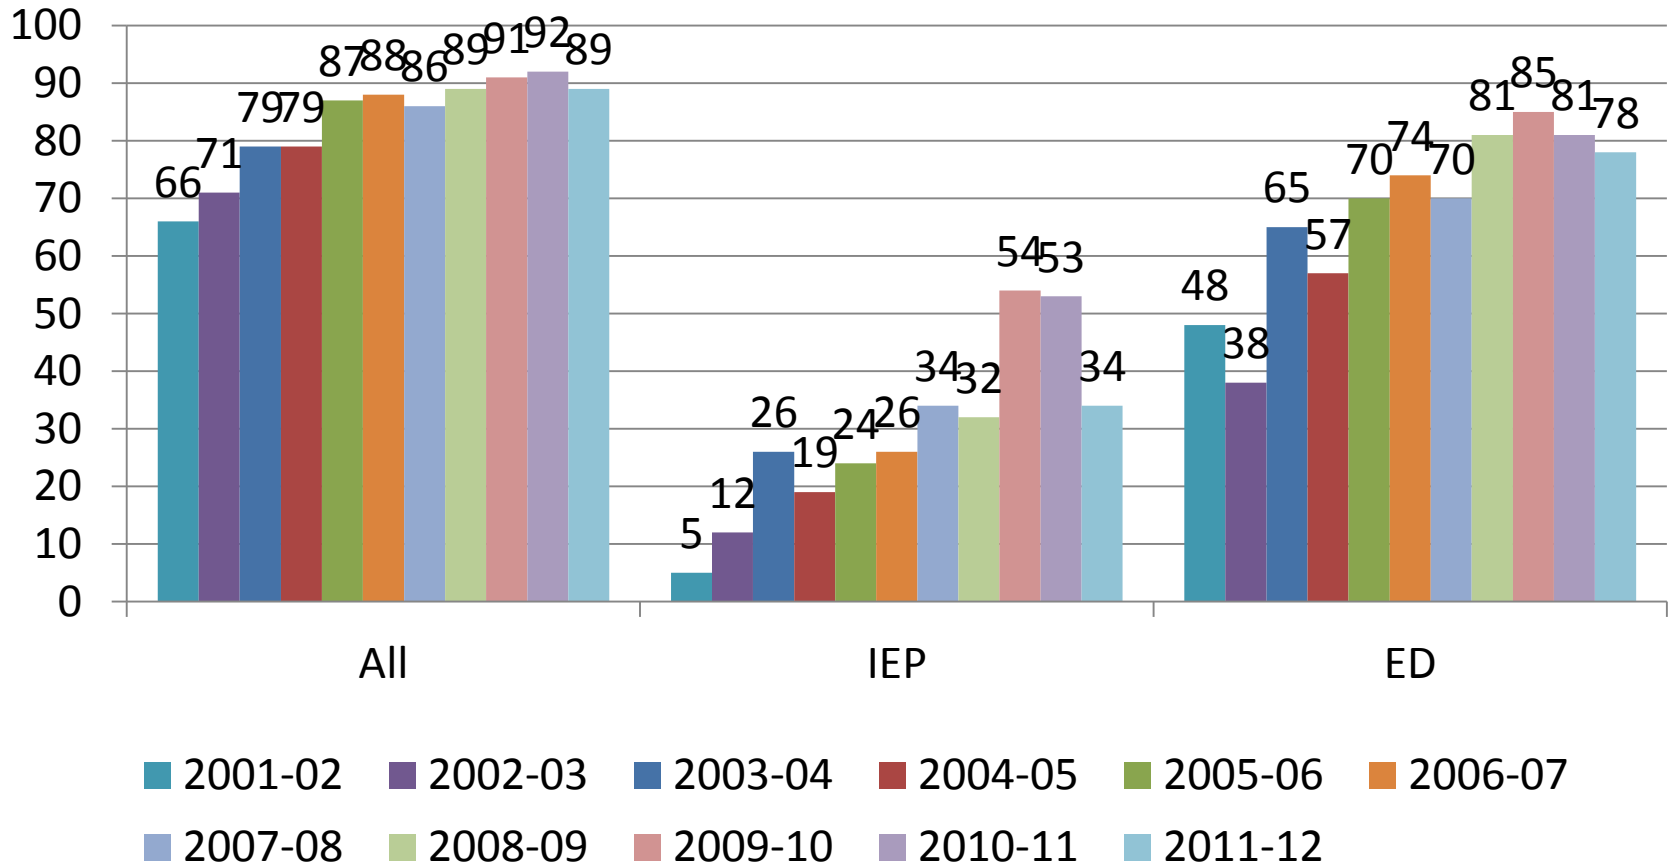

Grade 8 Math

% Proficient/Advanced