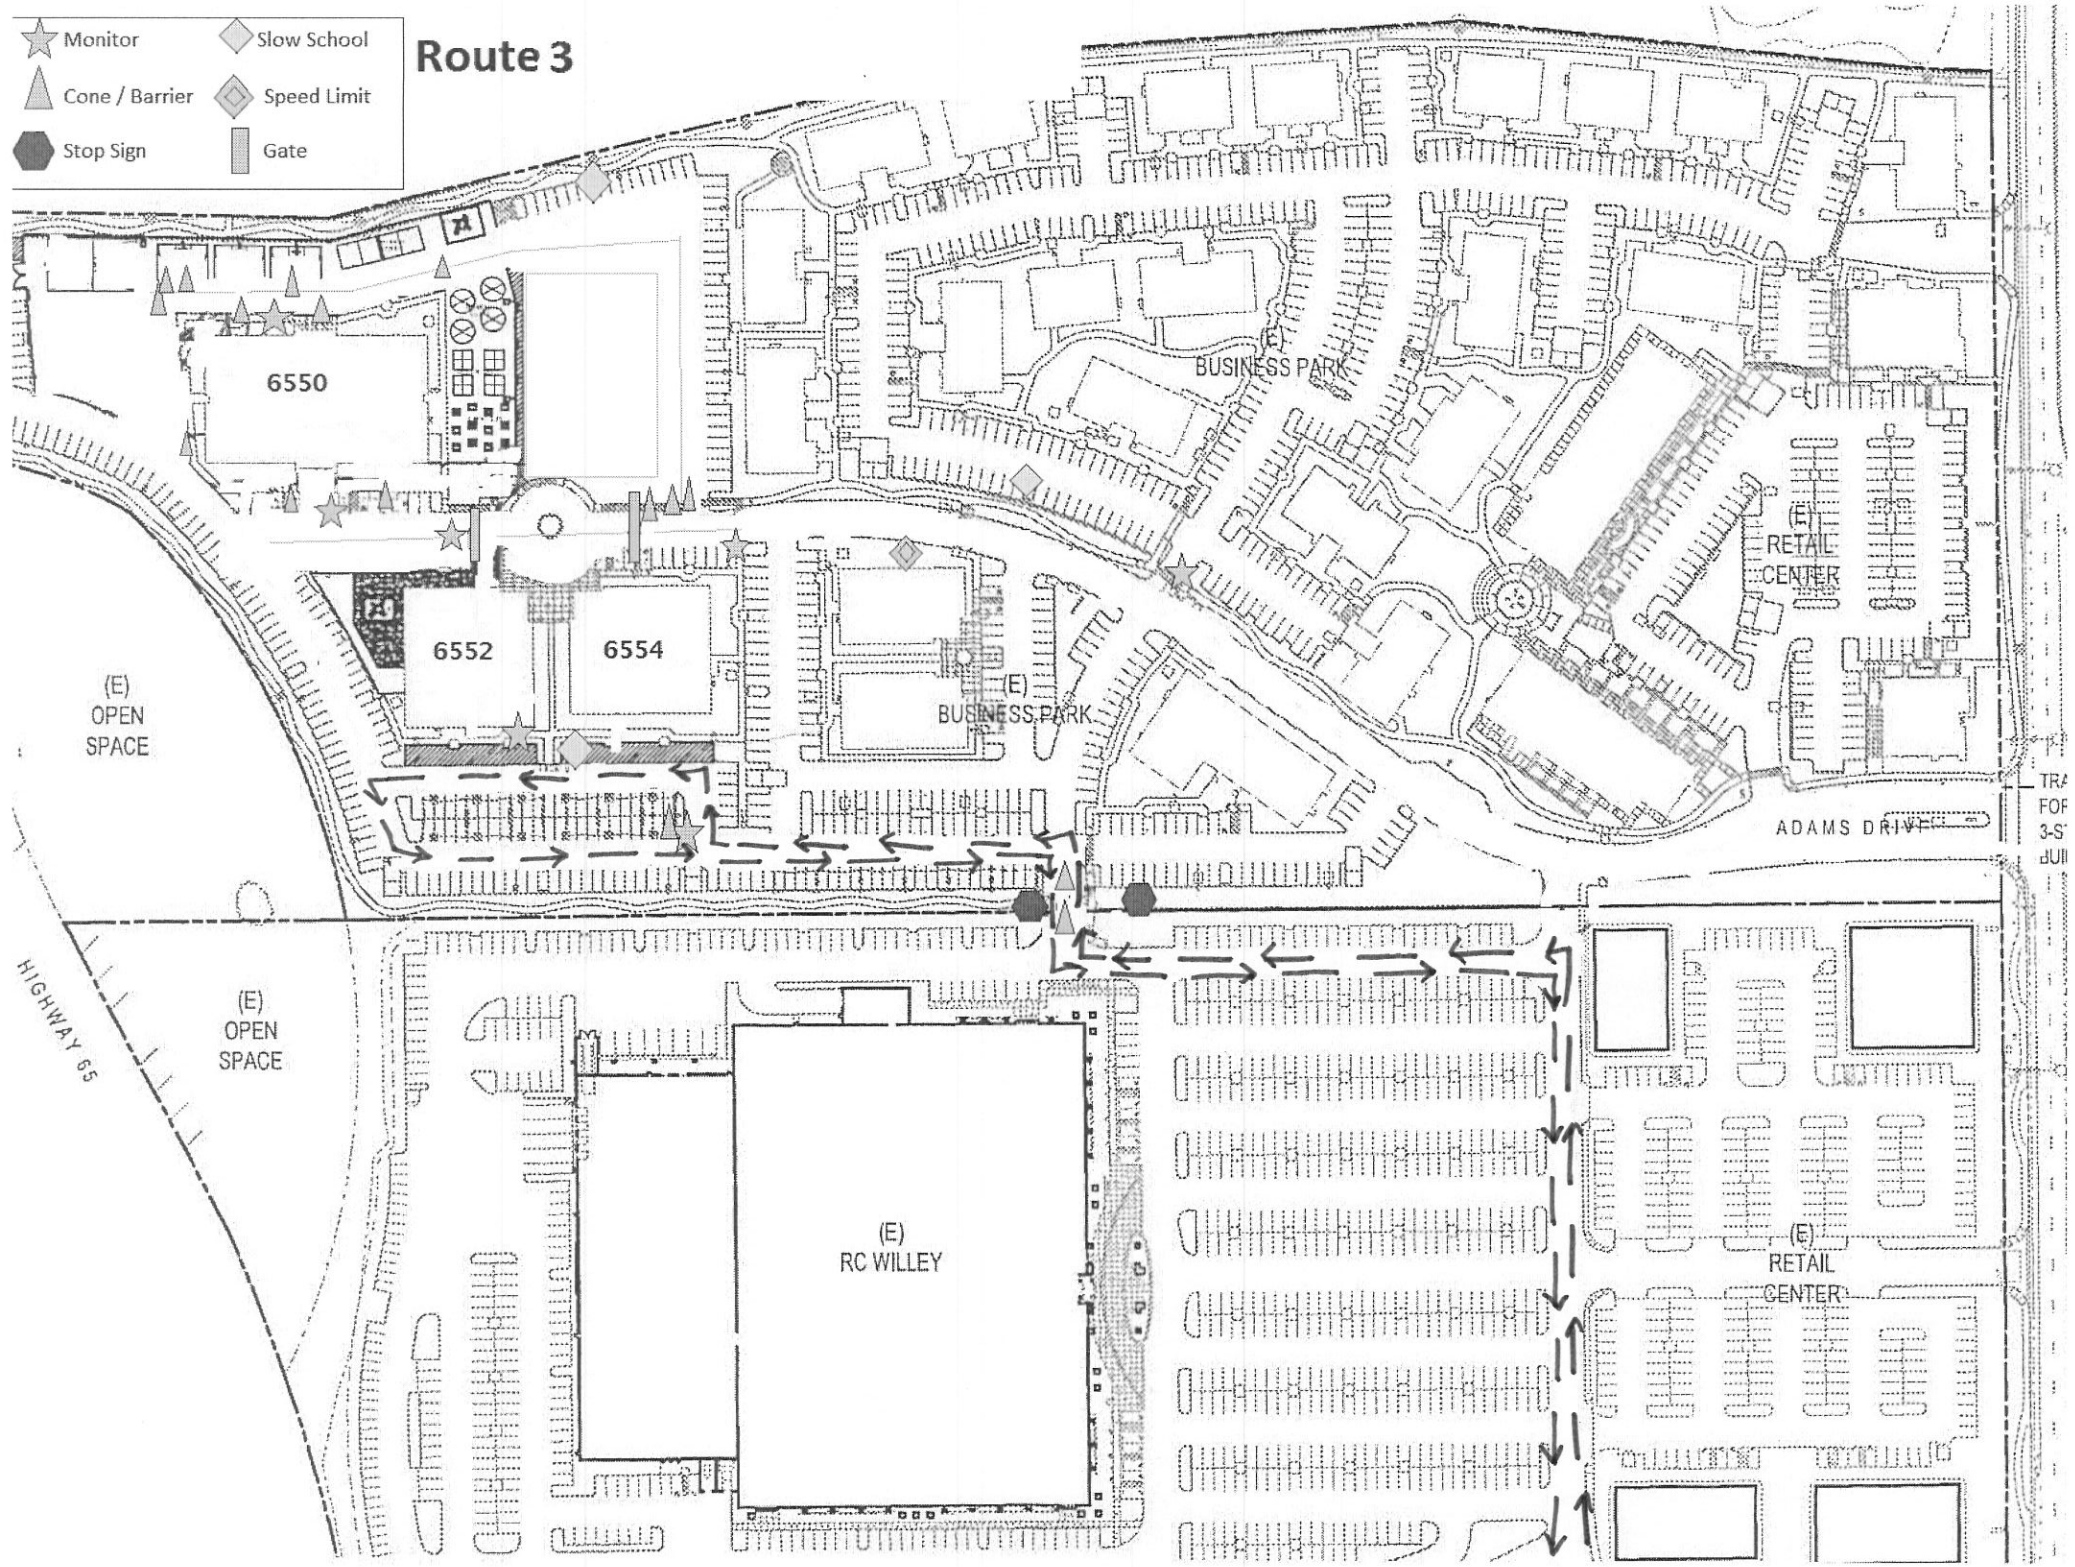

# Route 3

- ★ Monitor
- ▲ Cone / Barrier
- Stop Sign
- ◊ Slow School
- ◊ Speed Limit
- ▬ Gate

TRA  
FOF  
3-S  
JUL