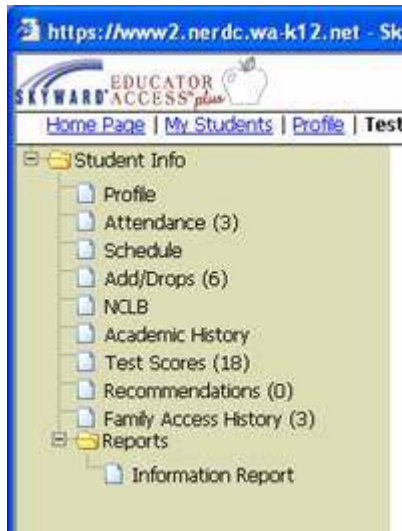

Did you know that you have finger tip access to your students' assessment data?

You Do!

- Log into Educator Access, click on My Students, and choose the student you'd like to review.

On the left hand side of the screen, under Student Info, choose Test Scores.