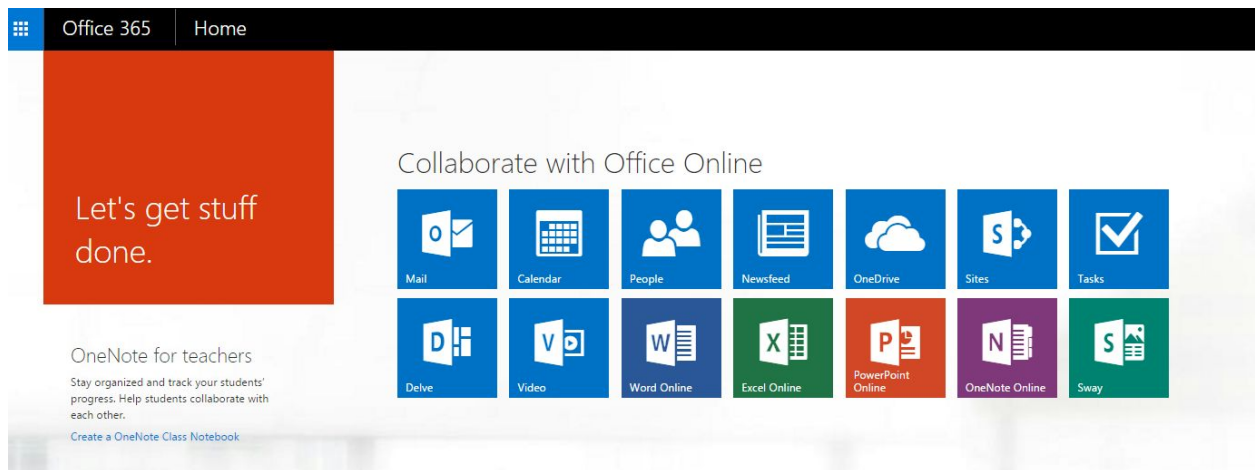

When you go to <https://login.microsoftonline.com/> you will see this screen. Enter your email address and password and click sign in

From this screen click on Mail to access your email

Click on the More button to see your email folders