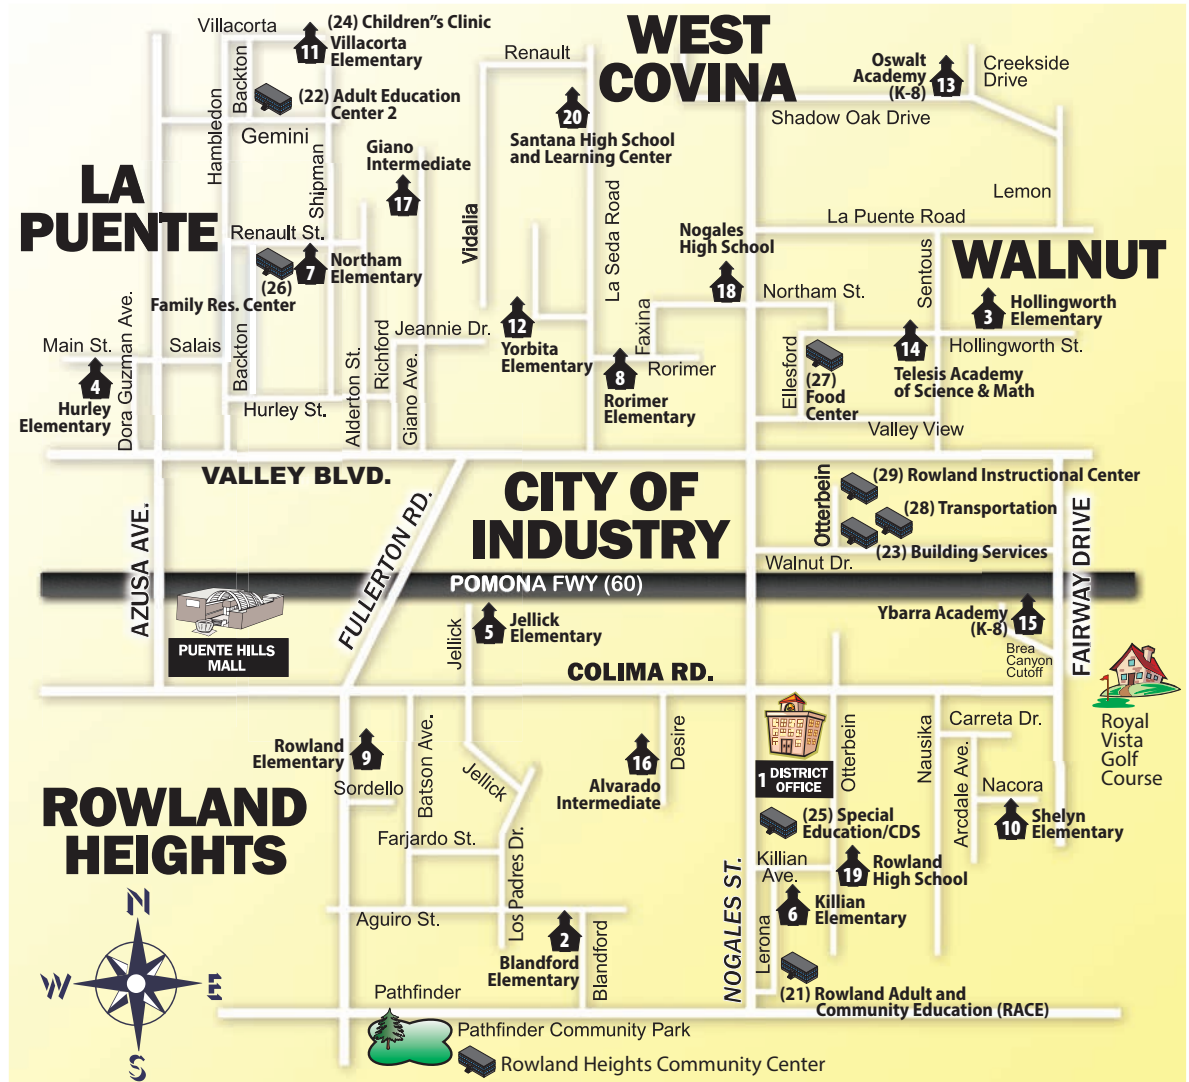

This map is for site locations only and does not reflect the actual physical boundaries of Rowland Unified.

www.RowlandSchools.org