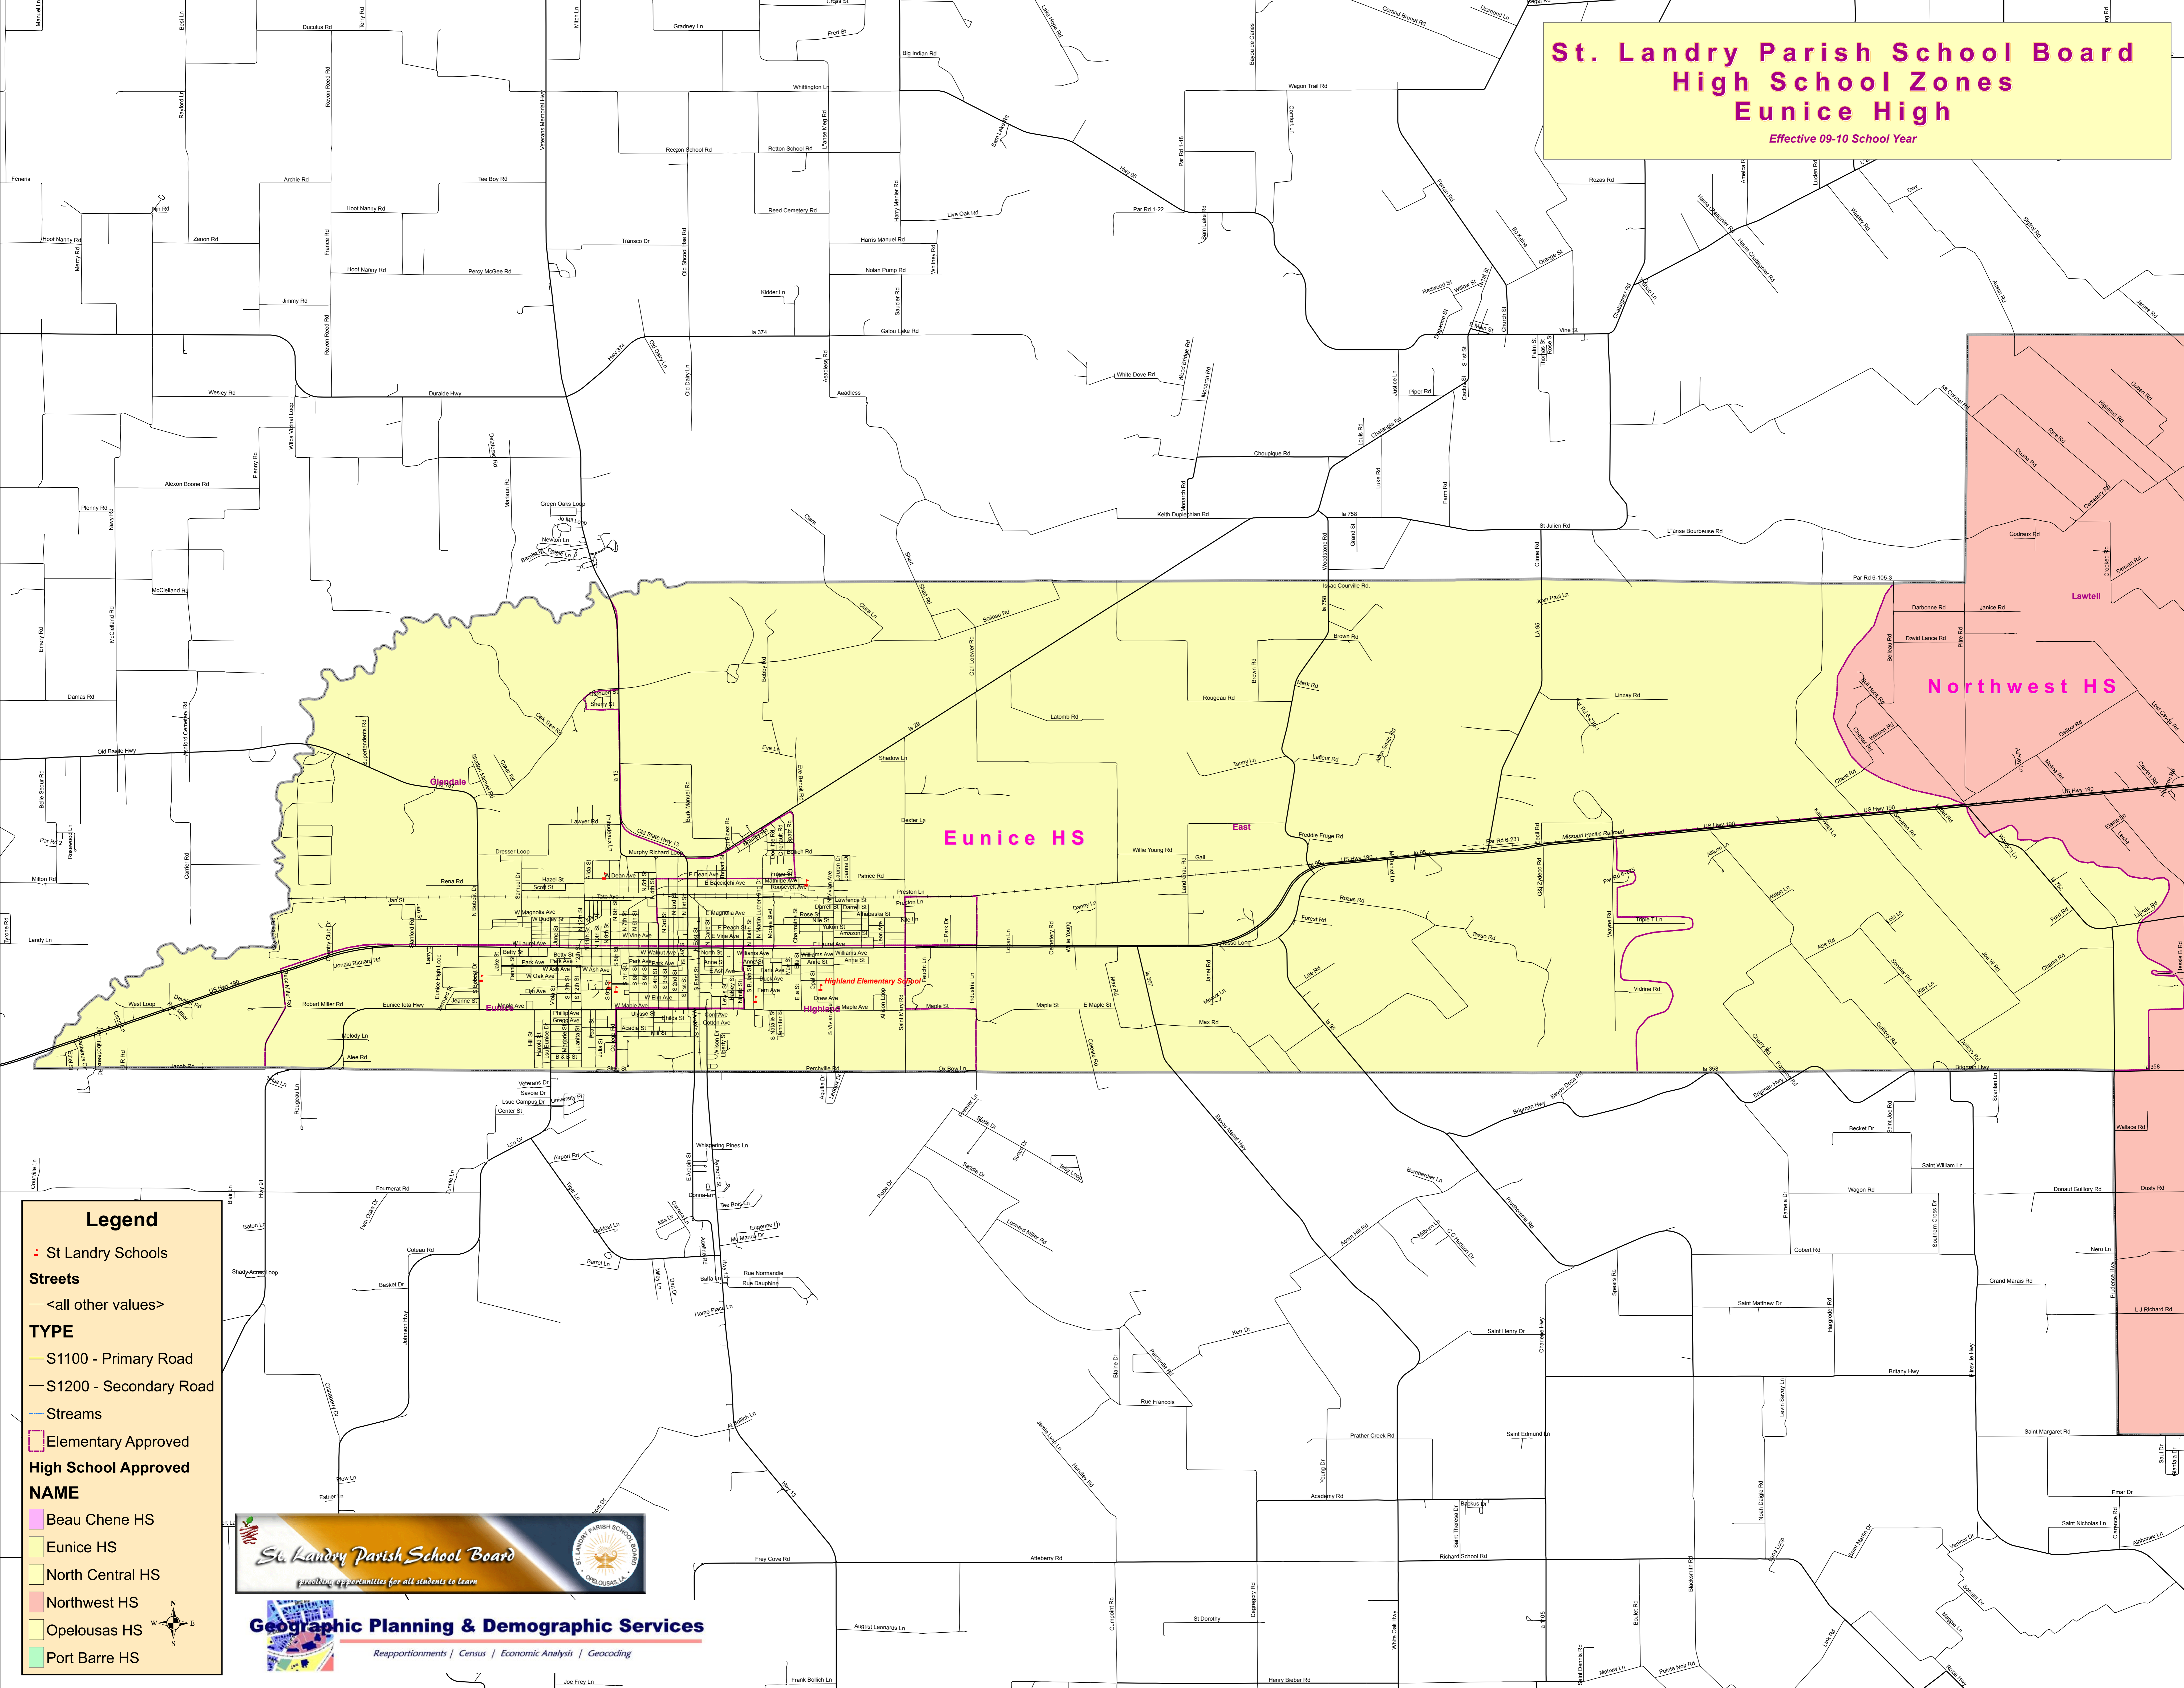

St. Landry Parish School Board
High School Zones
Eunice High
Effective 09-10 School Year

Legend

- St Landry Schools
- Streets
- <all other values>
- TYPE**
- S1100 - Primary Road
- S1200 - Secondary Road
- Streams
- Elementary Approved
- High School Approved
- NAME**
- Beau Chene HS
- Eunice HS
- North Central HS
- Northwest HS
- Opelousas HS
- Port Barre HS

Geographic Planning & Demographic Services
 Reapportionments | Census | Economic Analysis | Geocoding