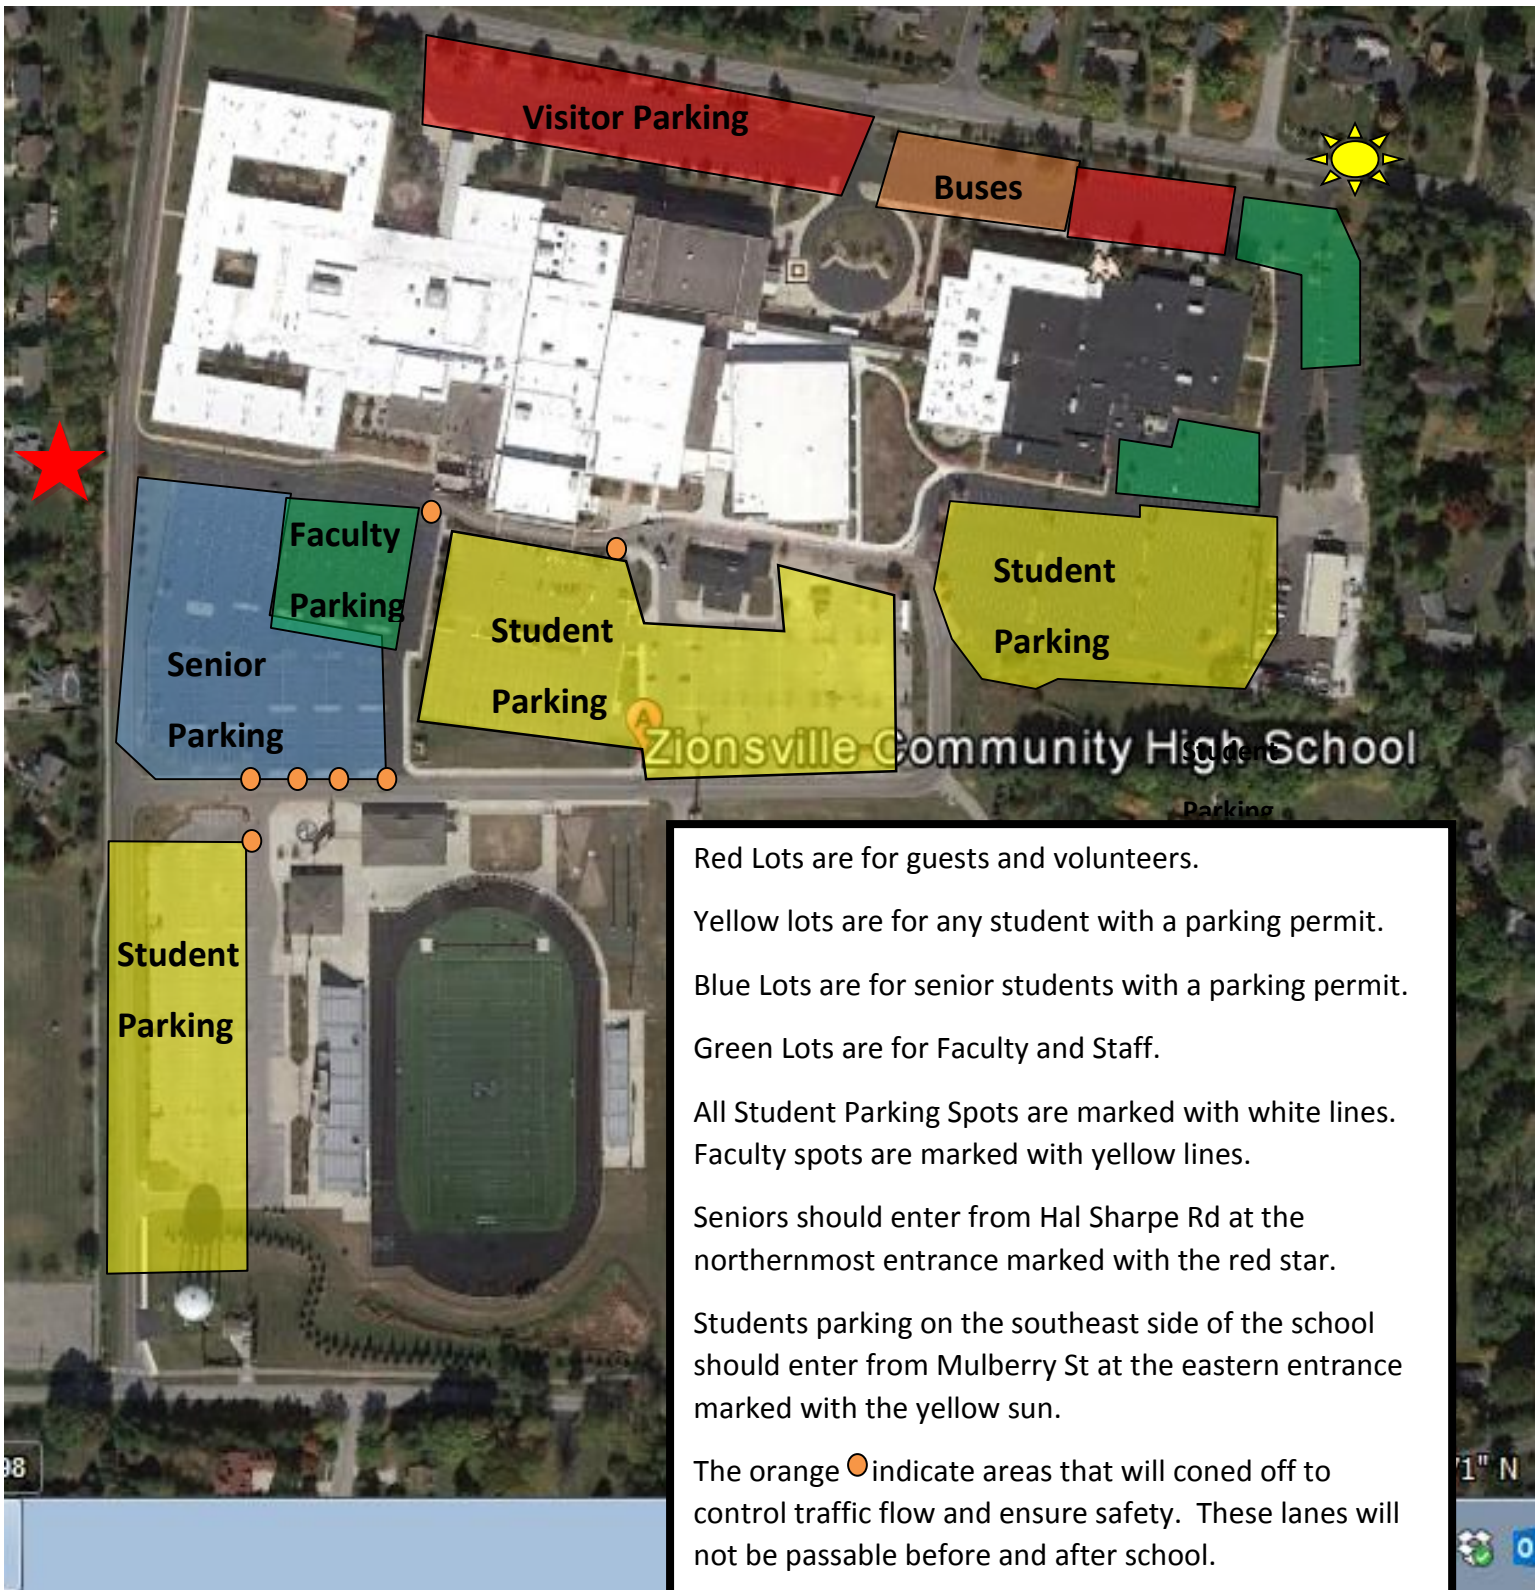

2016-17 ZCHS Parking Layout

Red Lots are for guests and volunteers.

Yellow lots are for any student with a parking permit.

Blue Lots are for senior students with a parking permit.

Green Lots are for Faculty and Staff.

All Student Parking Spots are marked with white lines.
Faculty spots are marked with yellow lines.

Seniors should enter from Hal Sharpe Rd at the northernmost entrance marked with the red star.

Students parking on the southeast side of the school should enter from Mulberry St at the eastern entrance marked with the yellow sun.

The orange  indicate areas that will be coned off to control traffic flow and ensure safety. These lanes will not be passable before and after school.

Students who enter campus at the south entrance near the water tower must park in the lot behind the football stadium grandstand.