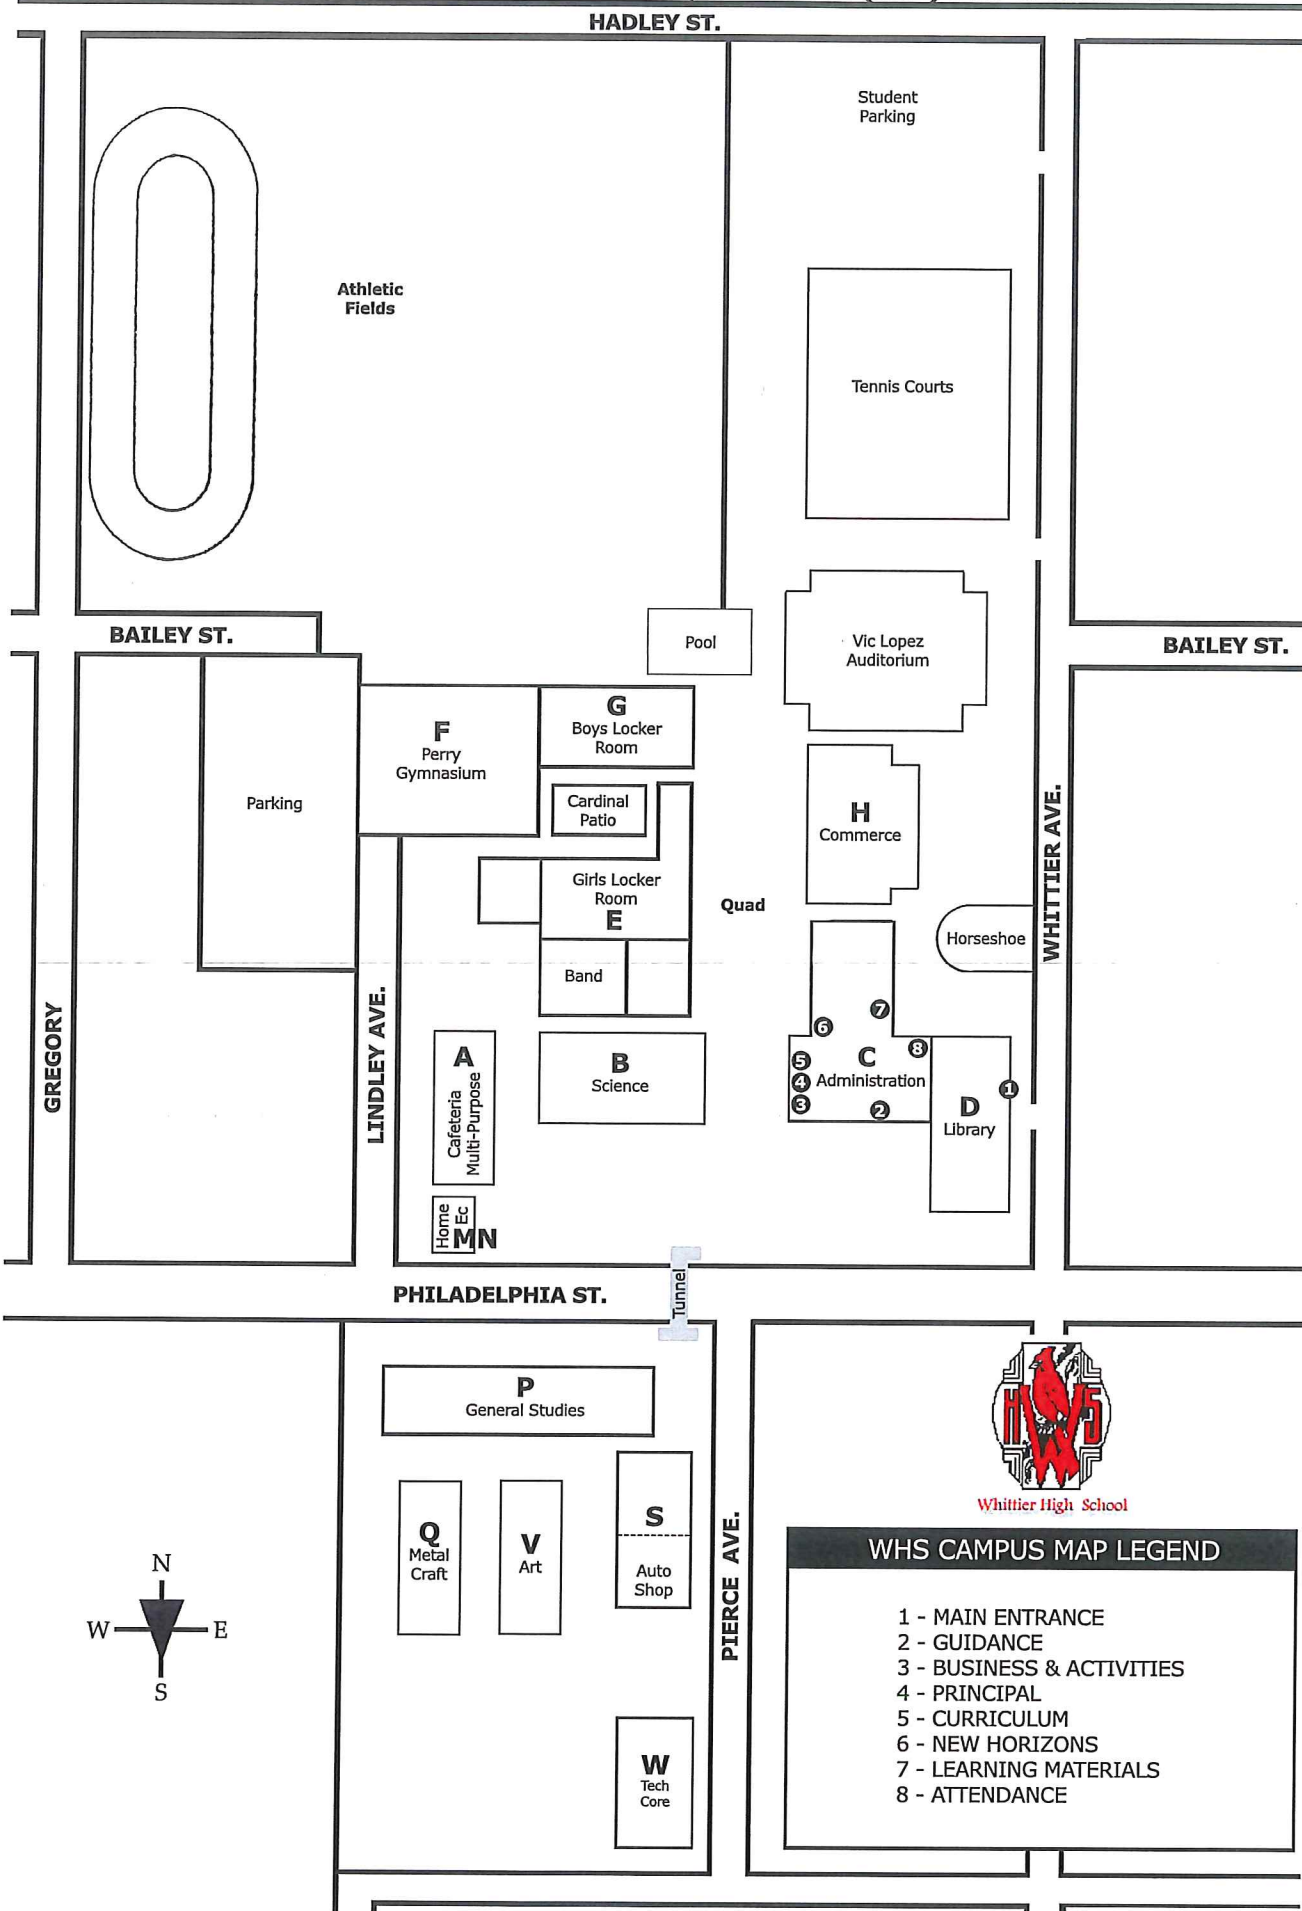

Whittier High School

12417 E. PHILADELPHIA ST. WHITTIER, CA. 90601 (562) 698-8121 x2000

Whittier High School

WHS CAMPUS MAP LEGEND

- 1 - MAIN ENTRANCE
- 2 - GUIDANCE
- 3 - BUSINESS & ACTIVITIES
- 4 - PRINCIPAL
- 5 - CURRICULUM
- 6 - NEW HORIZONS
- 7 - LEARNING MATERIALS
- 8 - ATTENDANCE