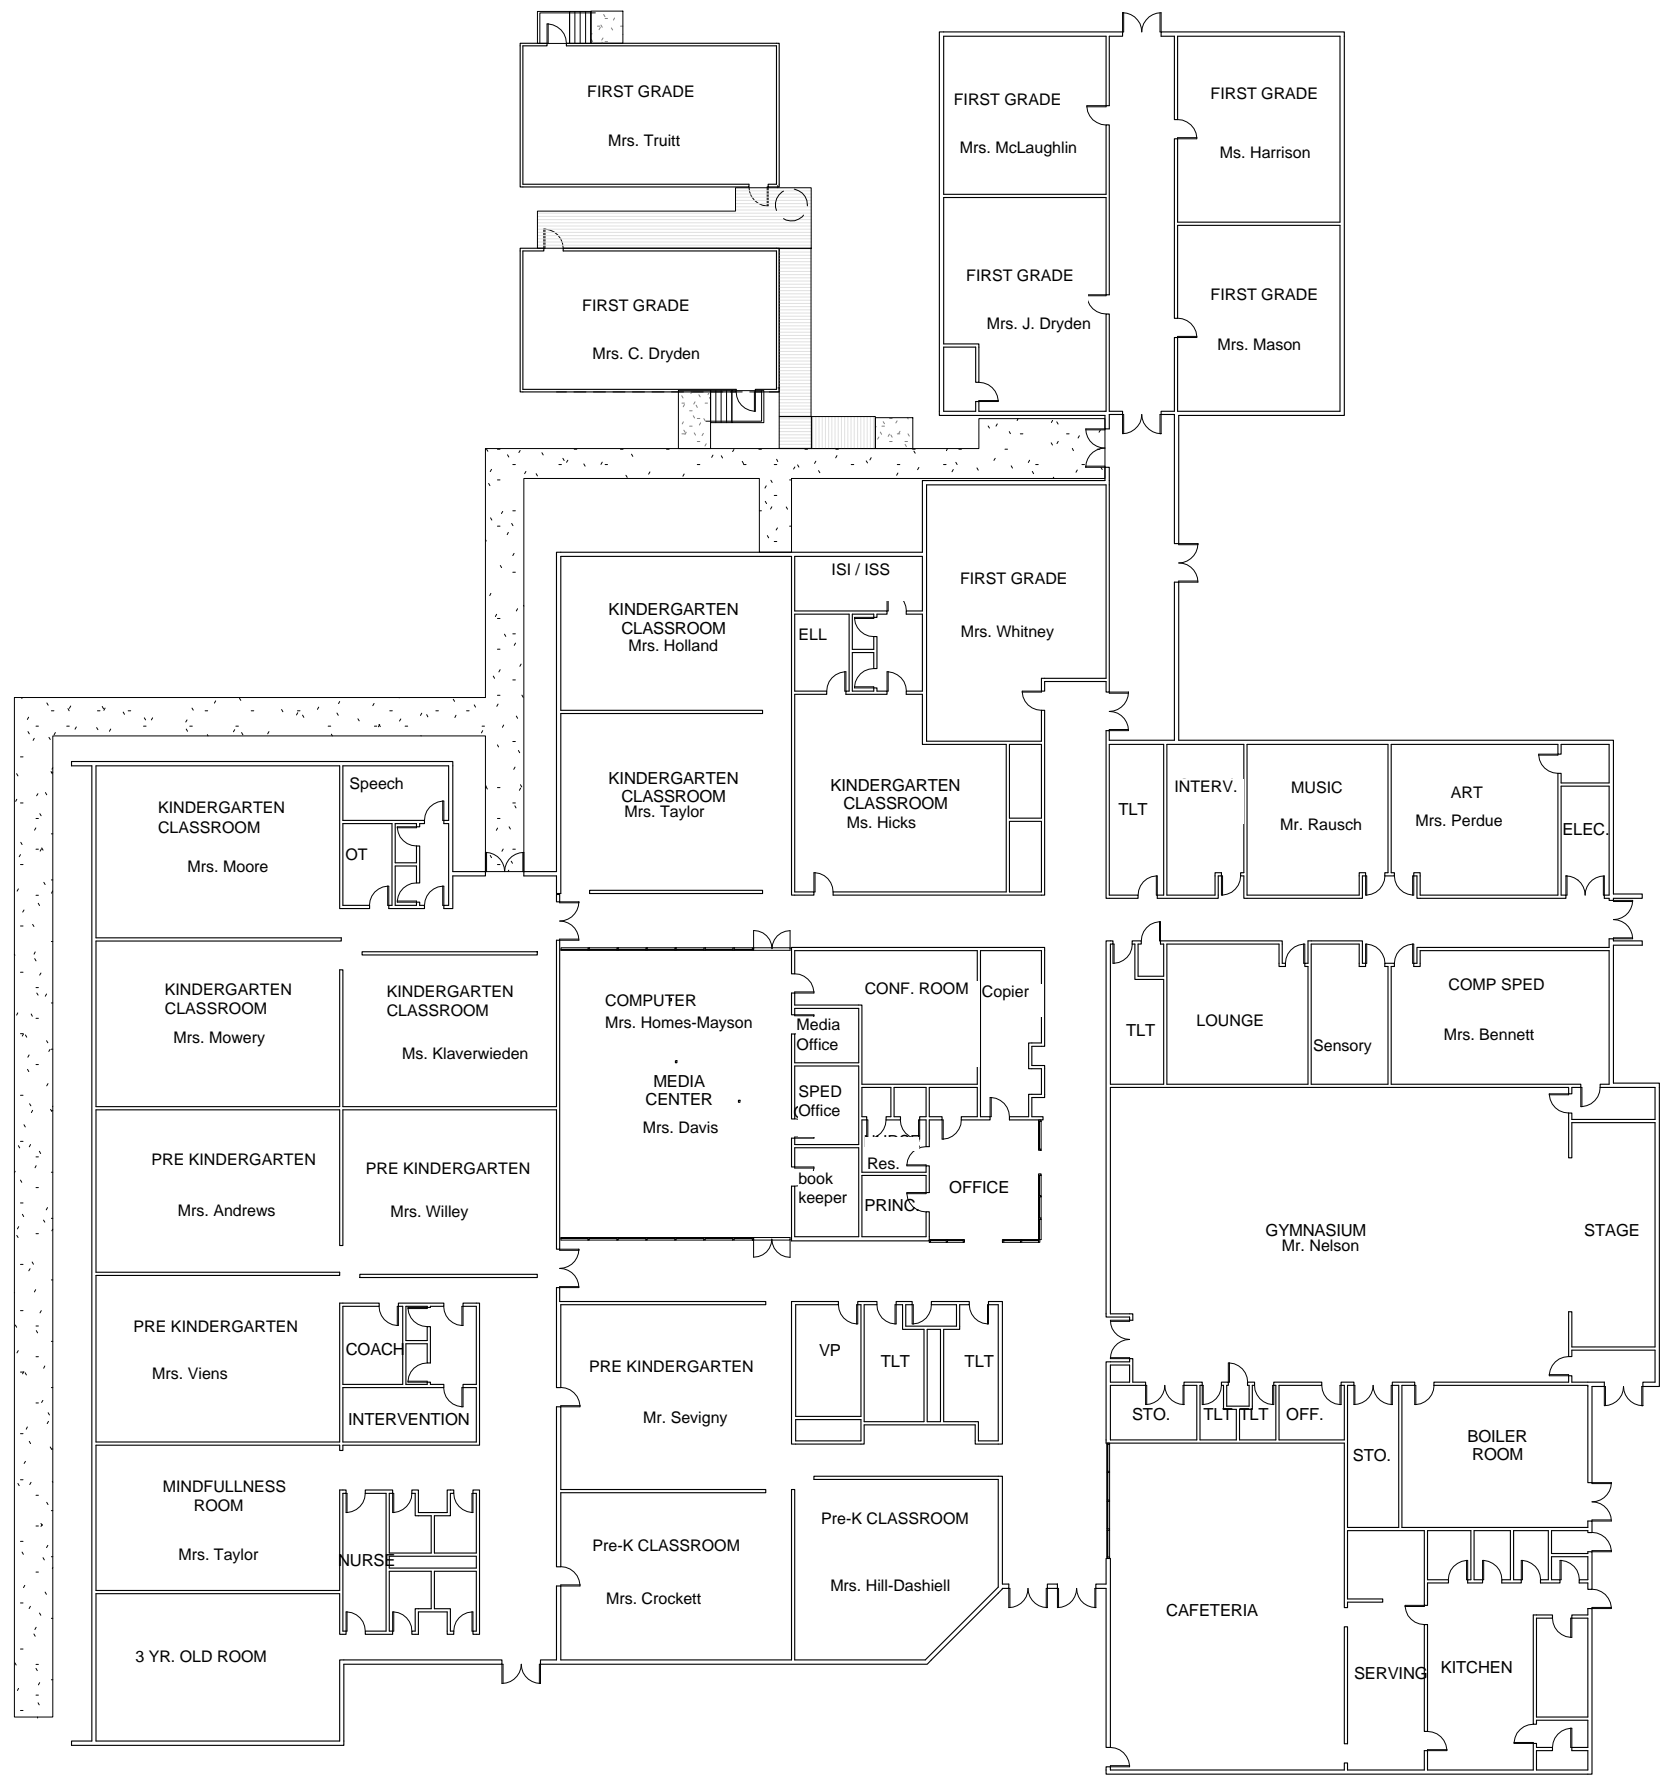

**SOMERSET COUNTY
PUBLIC SCHOOLS**

**PRINCESS ANNE
ELEMENTARY SCHOOL**
FIRST FLOOR PLAN
PRINCESS ANNE, MARYLAND

PRINCESS ANNE ELEMENTARY SCHOOL

Project Number:
PSC # 19.010
Date: 070815
Scale: 1" = 30'-0"

1ST FP