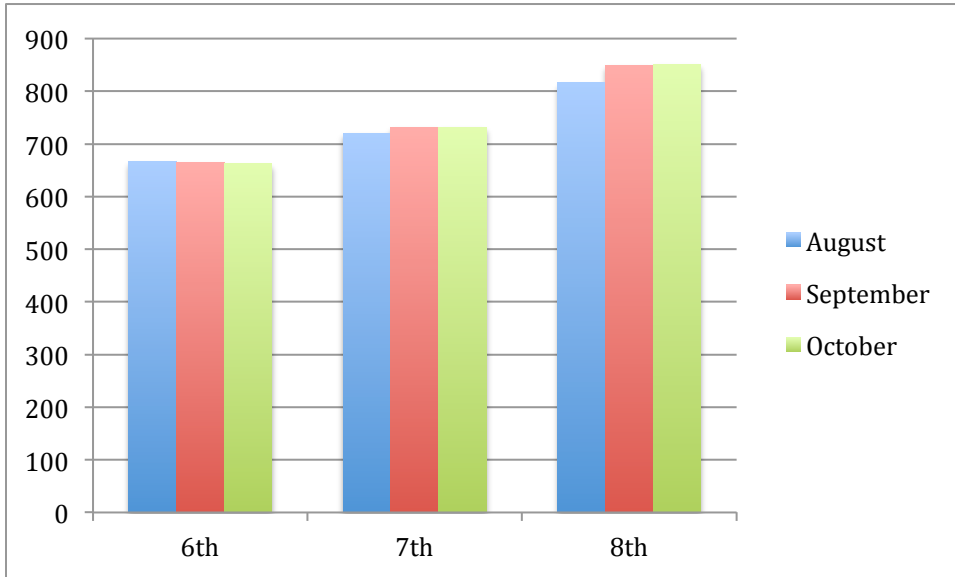

Alliance Ouchi-O'Donovan 6-12 Complex

	6th	7th	8th
August	666	720	816
September	665	731	850
October	662	731	851