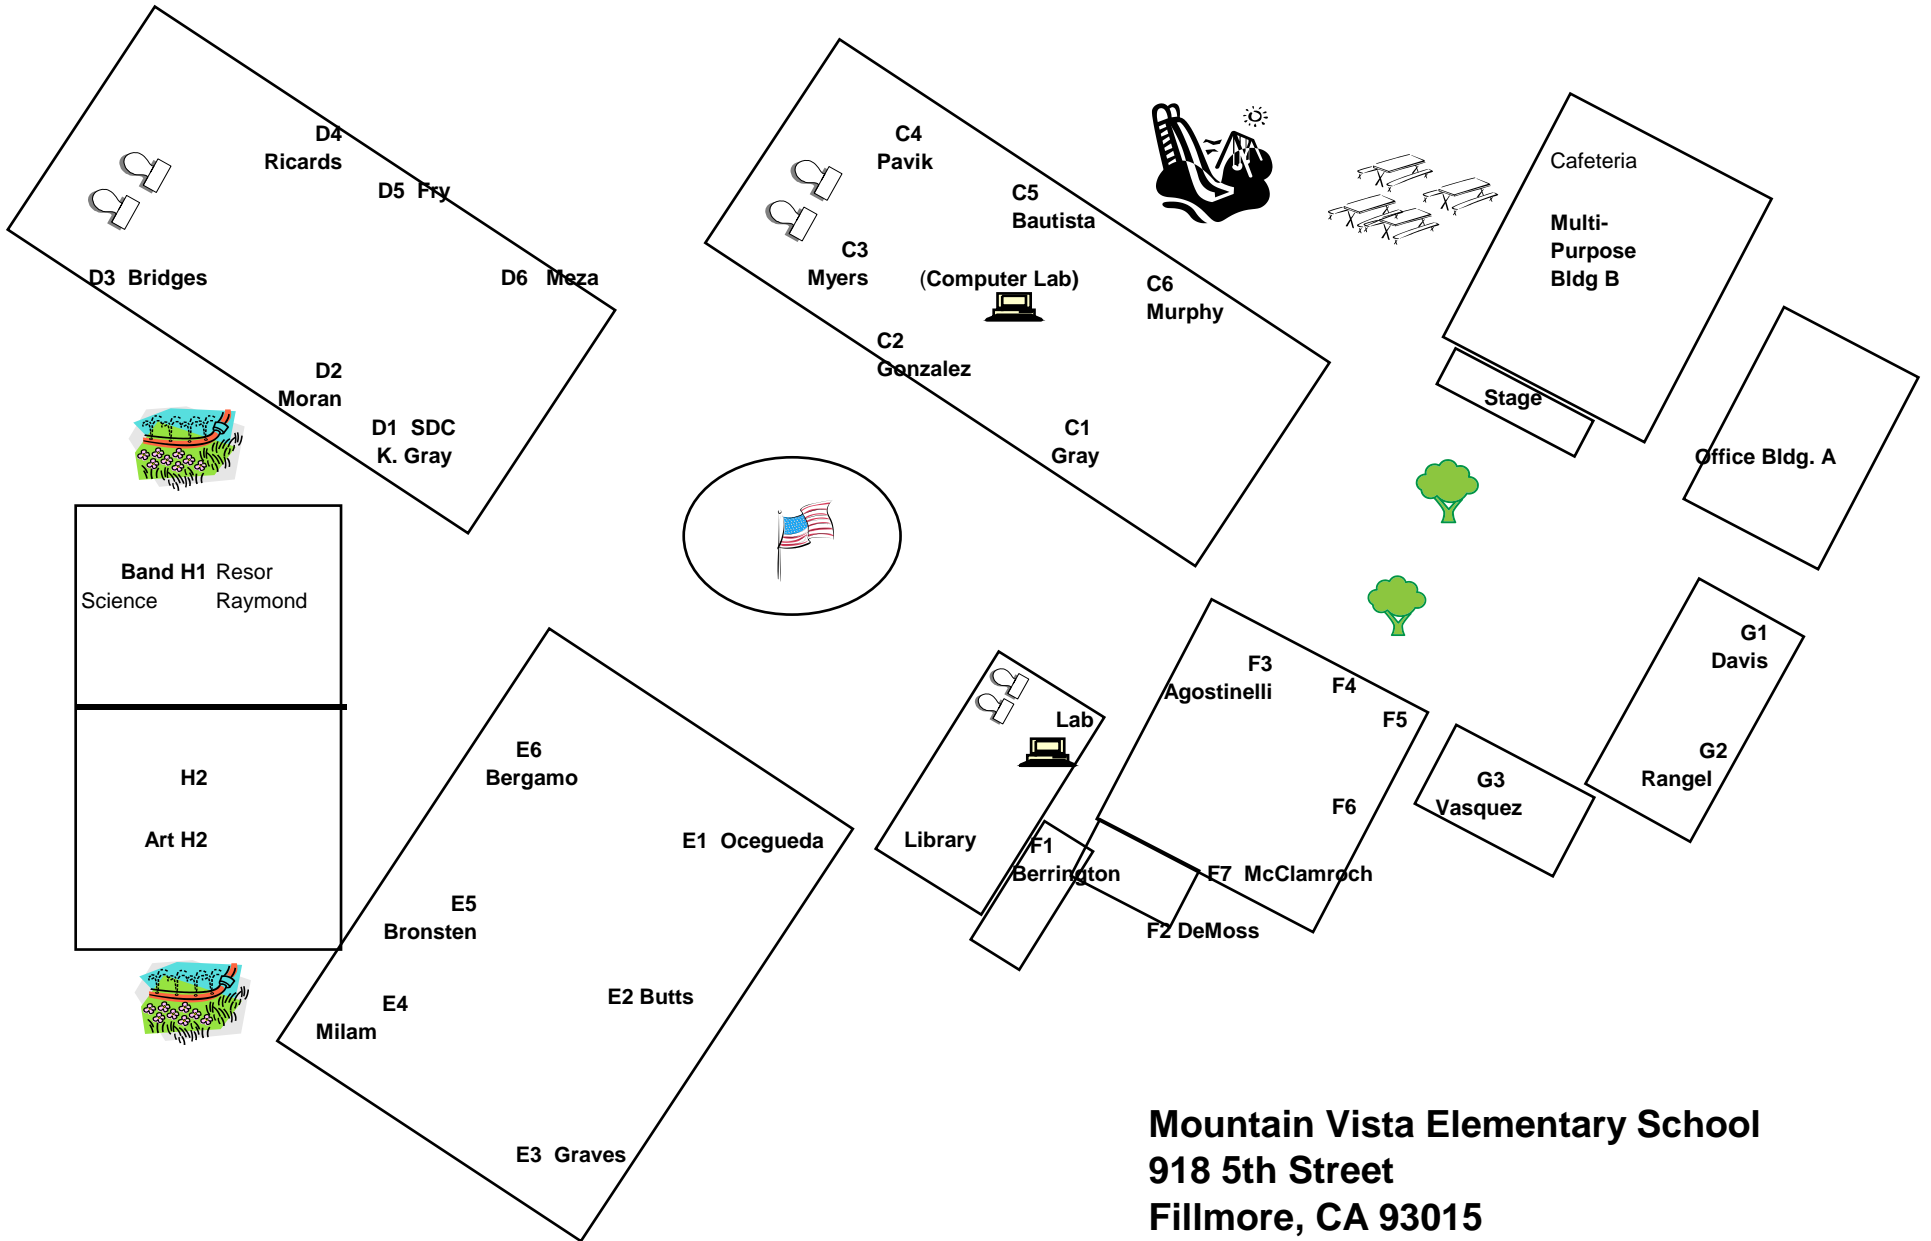

Mountain Vista School Map
2014-2015

Mountain Vista Elementary School
918 5th Street
Fillmore, CA 93015
805-524-6781