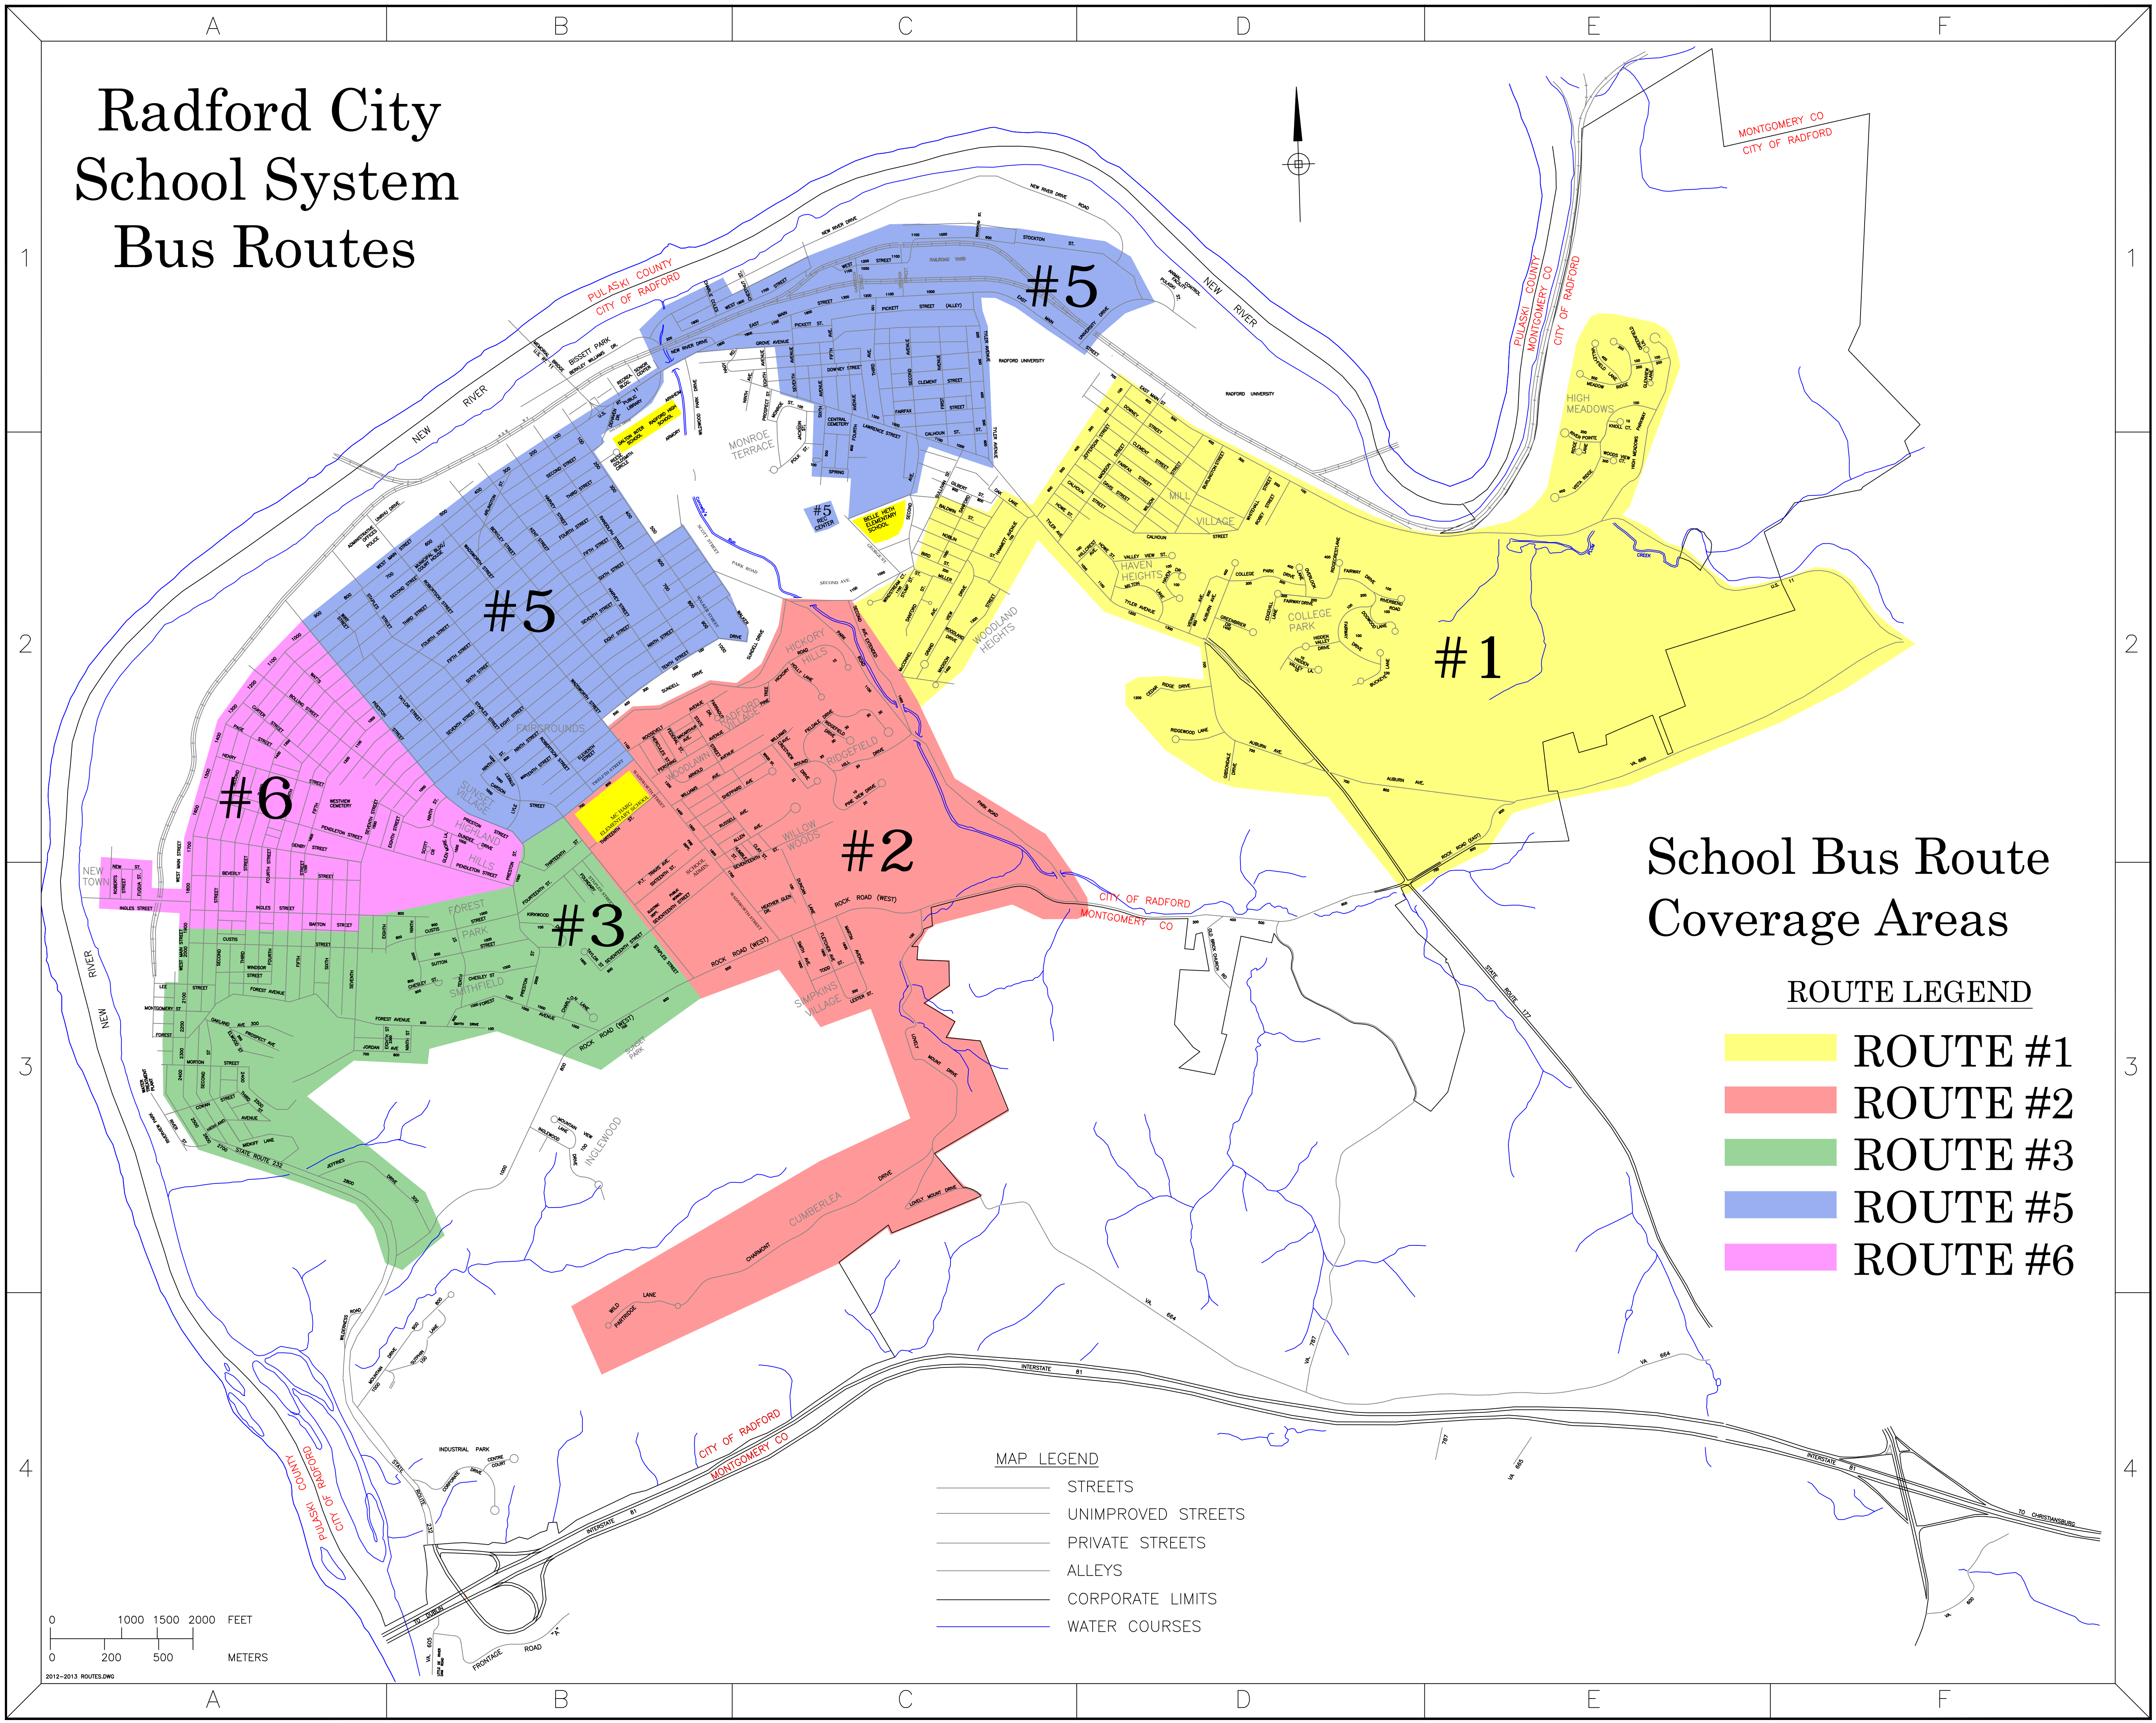

# Radford City School System Bus Routes

## School Bus Route Coverage Areas

### ROUTE LEGEND

- ROUTE #1
- ROUTE #2
- ROUTE #3
- ROUTE #5
- ROUTE #6

### MAP LEGEND

- STREETS
- UNIMPROVED STREETS
- PRIVATE STREETS
- ALLEYS
- CORPORATE LIMITS
- WATER COURSES

0 1000 1500 2000 FEET  
 0 200 500 METERS

2012-2013 ROUTES.DWG