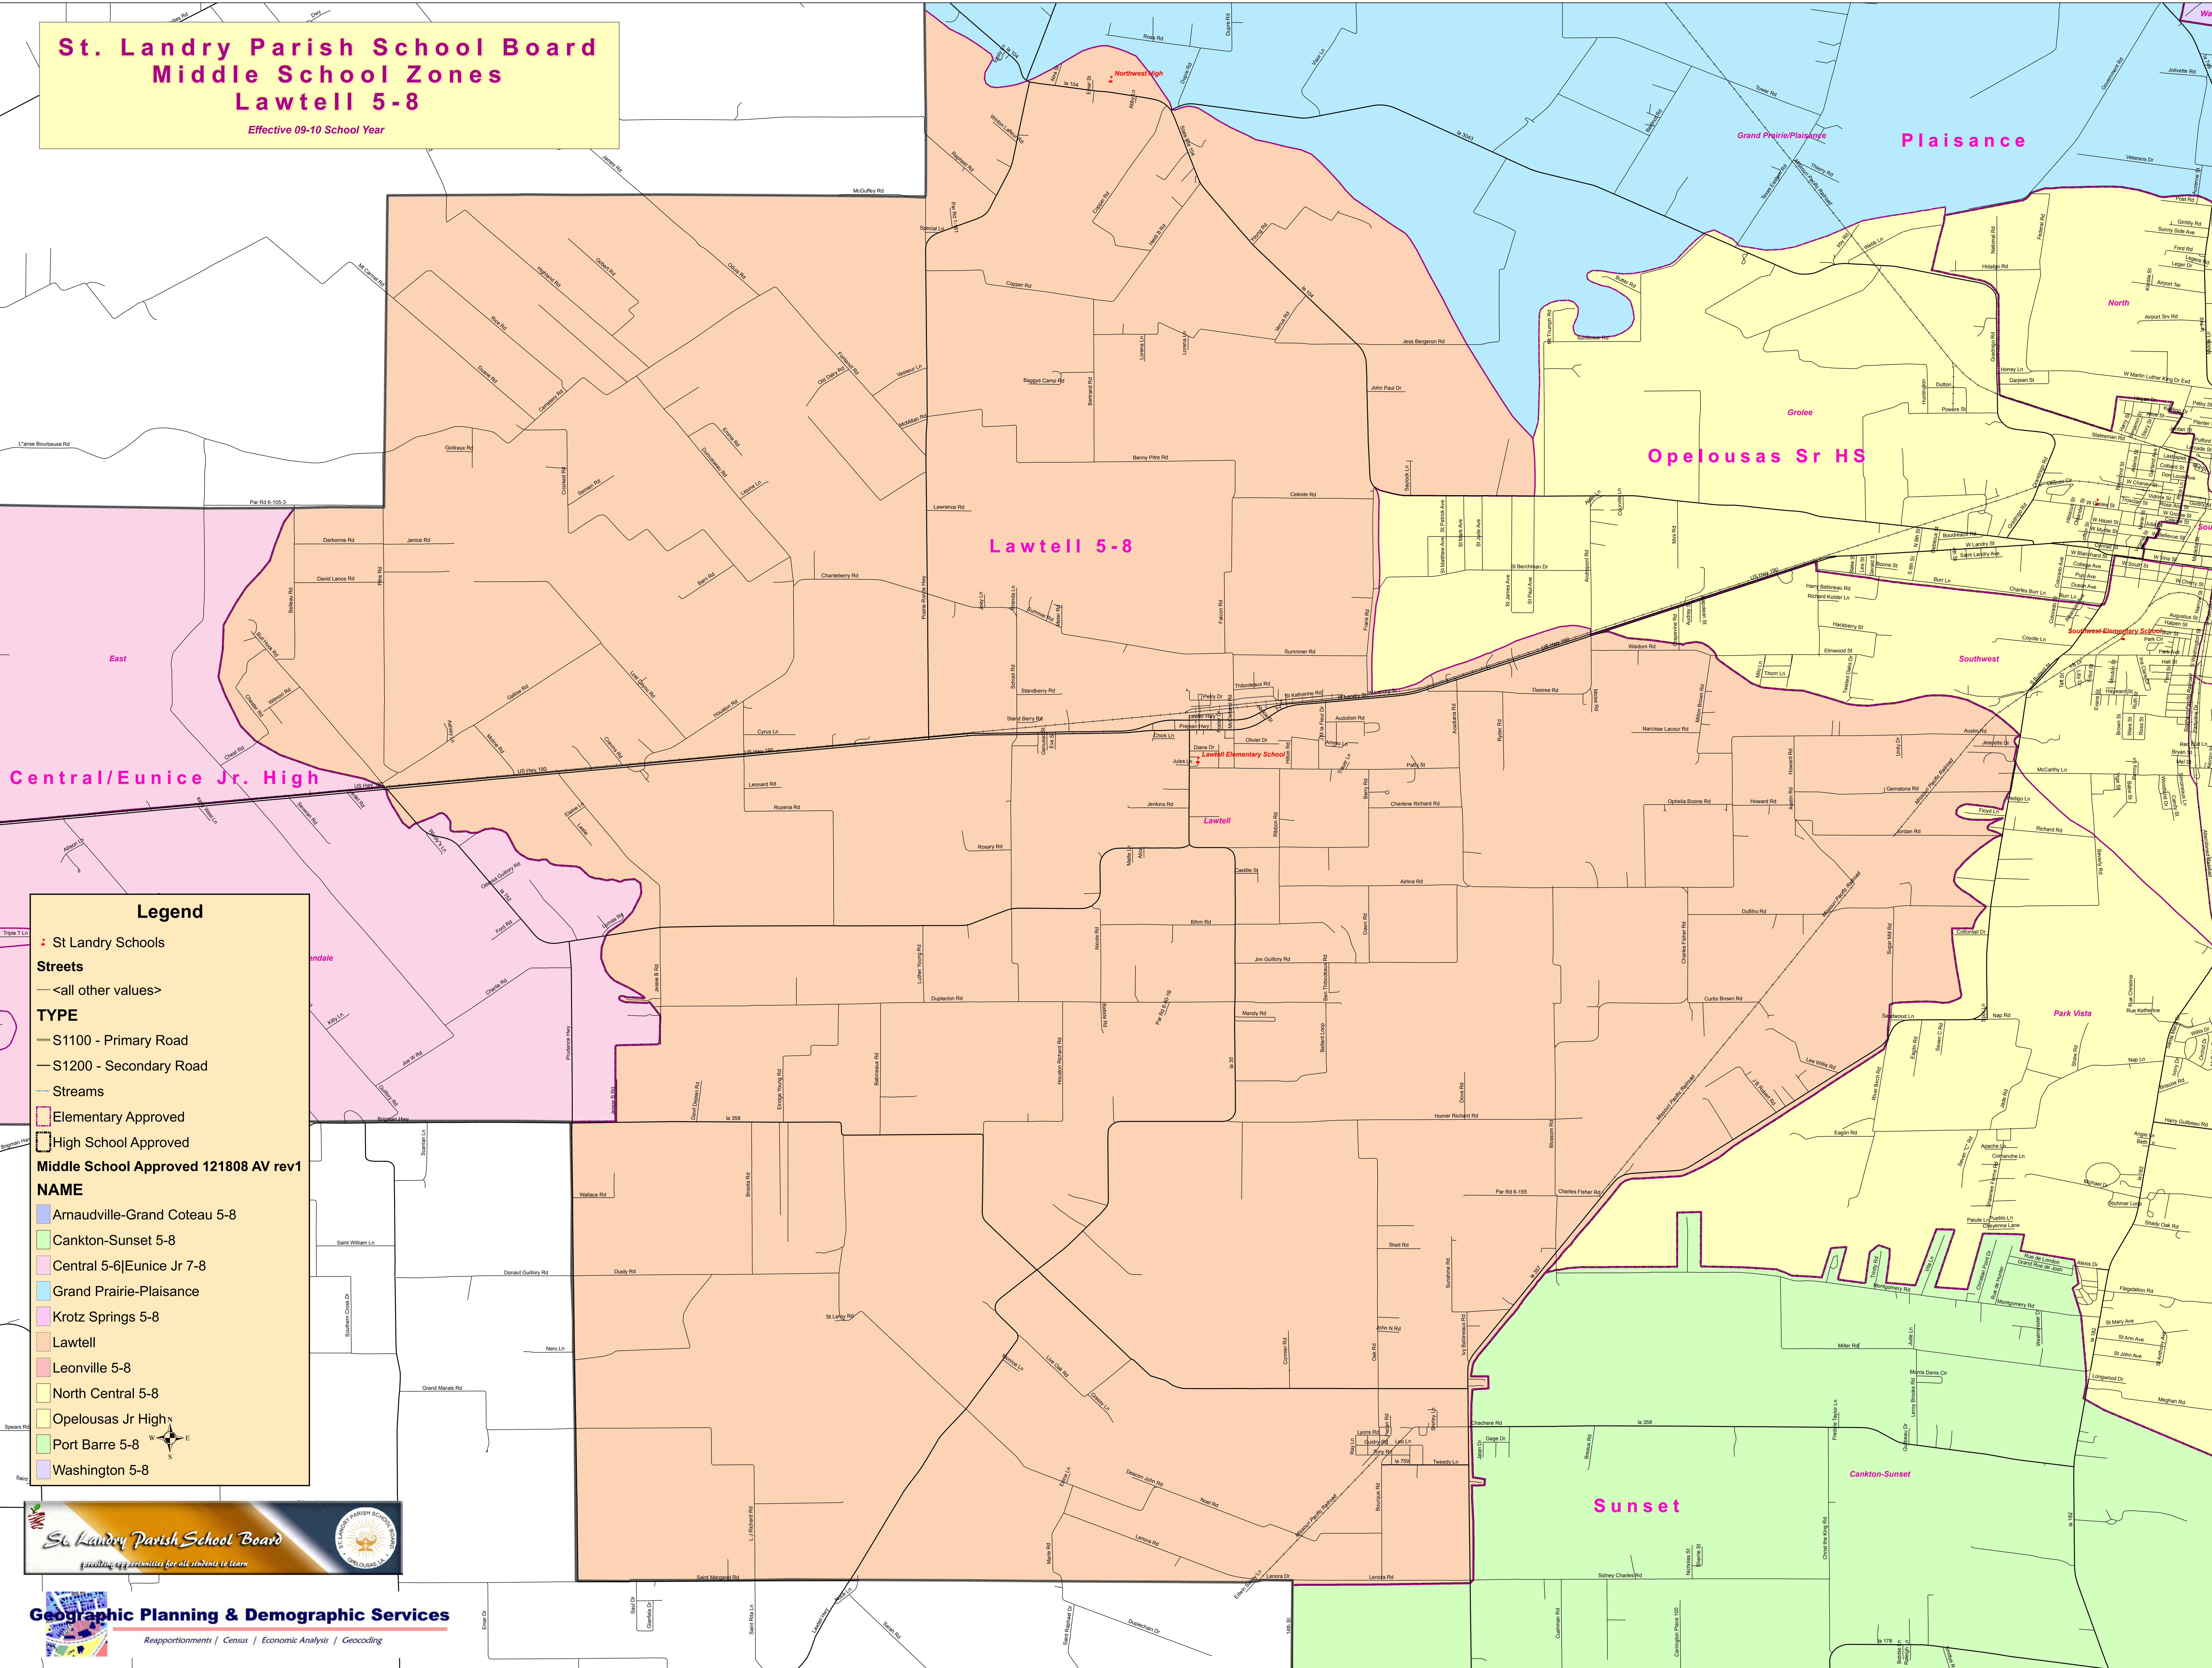

**St. Landry Parish School Board  
Middle School Zones  
Lawtell 5-8**  
Effective 09-10 School Year

**Legend**

- St Landry Schools
- Streets
  - <all other values>
- TYPE**
  - S1100 - Primary Road
  - S1200 - Secondary Road
  - Streams
- Elementary Approved
- High School Approved
- Middle School Approved 121808 AV rev1
- NAME**
  - Arnaudville-Grand Coteau 5-8
  - Cankton-Sunset 5-8
  - Central 5-6|Eunice Jr 7-8
  - Grand Prairie-Plaisance
  - Krotz Springs 5-8
  - Lawtell
  - Leonville 5-8
  - North Central 5-8
  - Opelousas Jr High
  - Port Barre 5-8
  - Washington 5-8