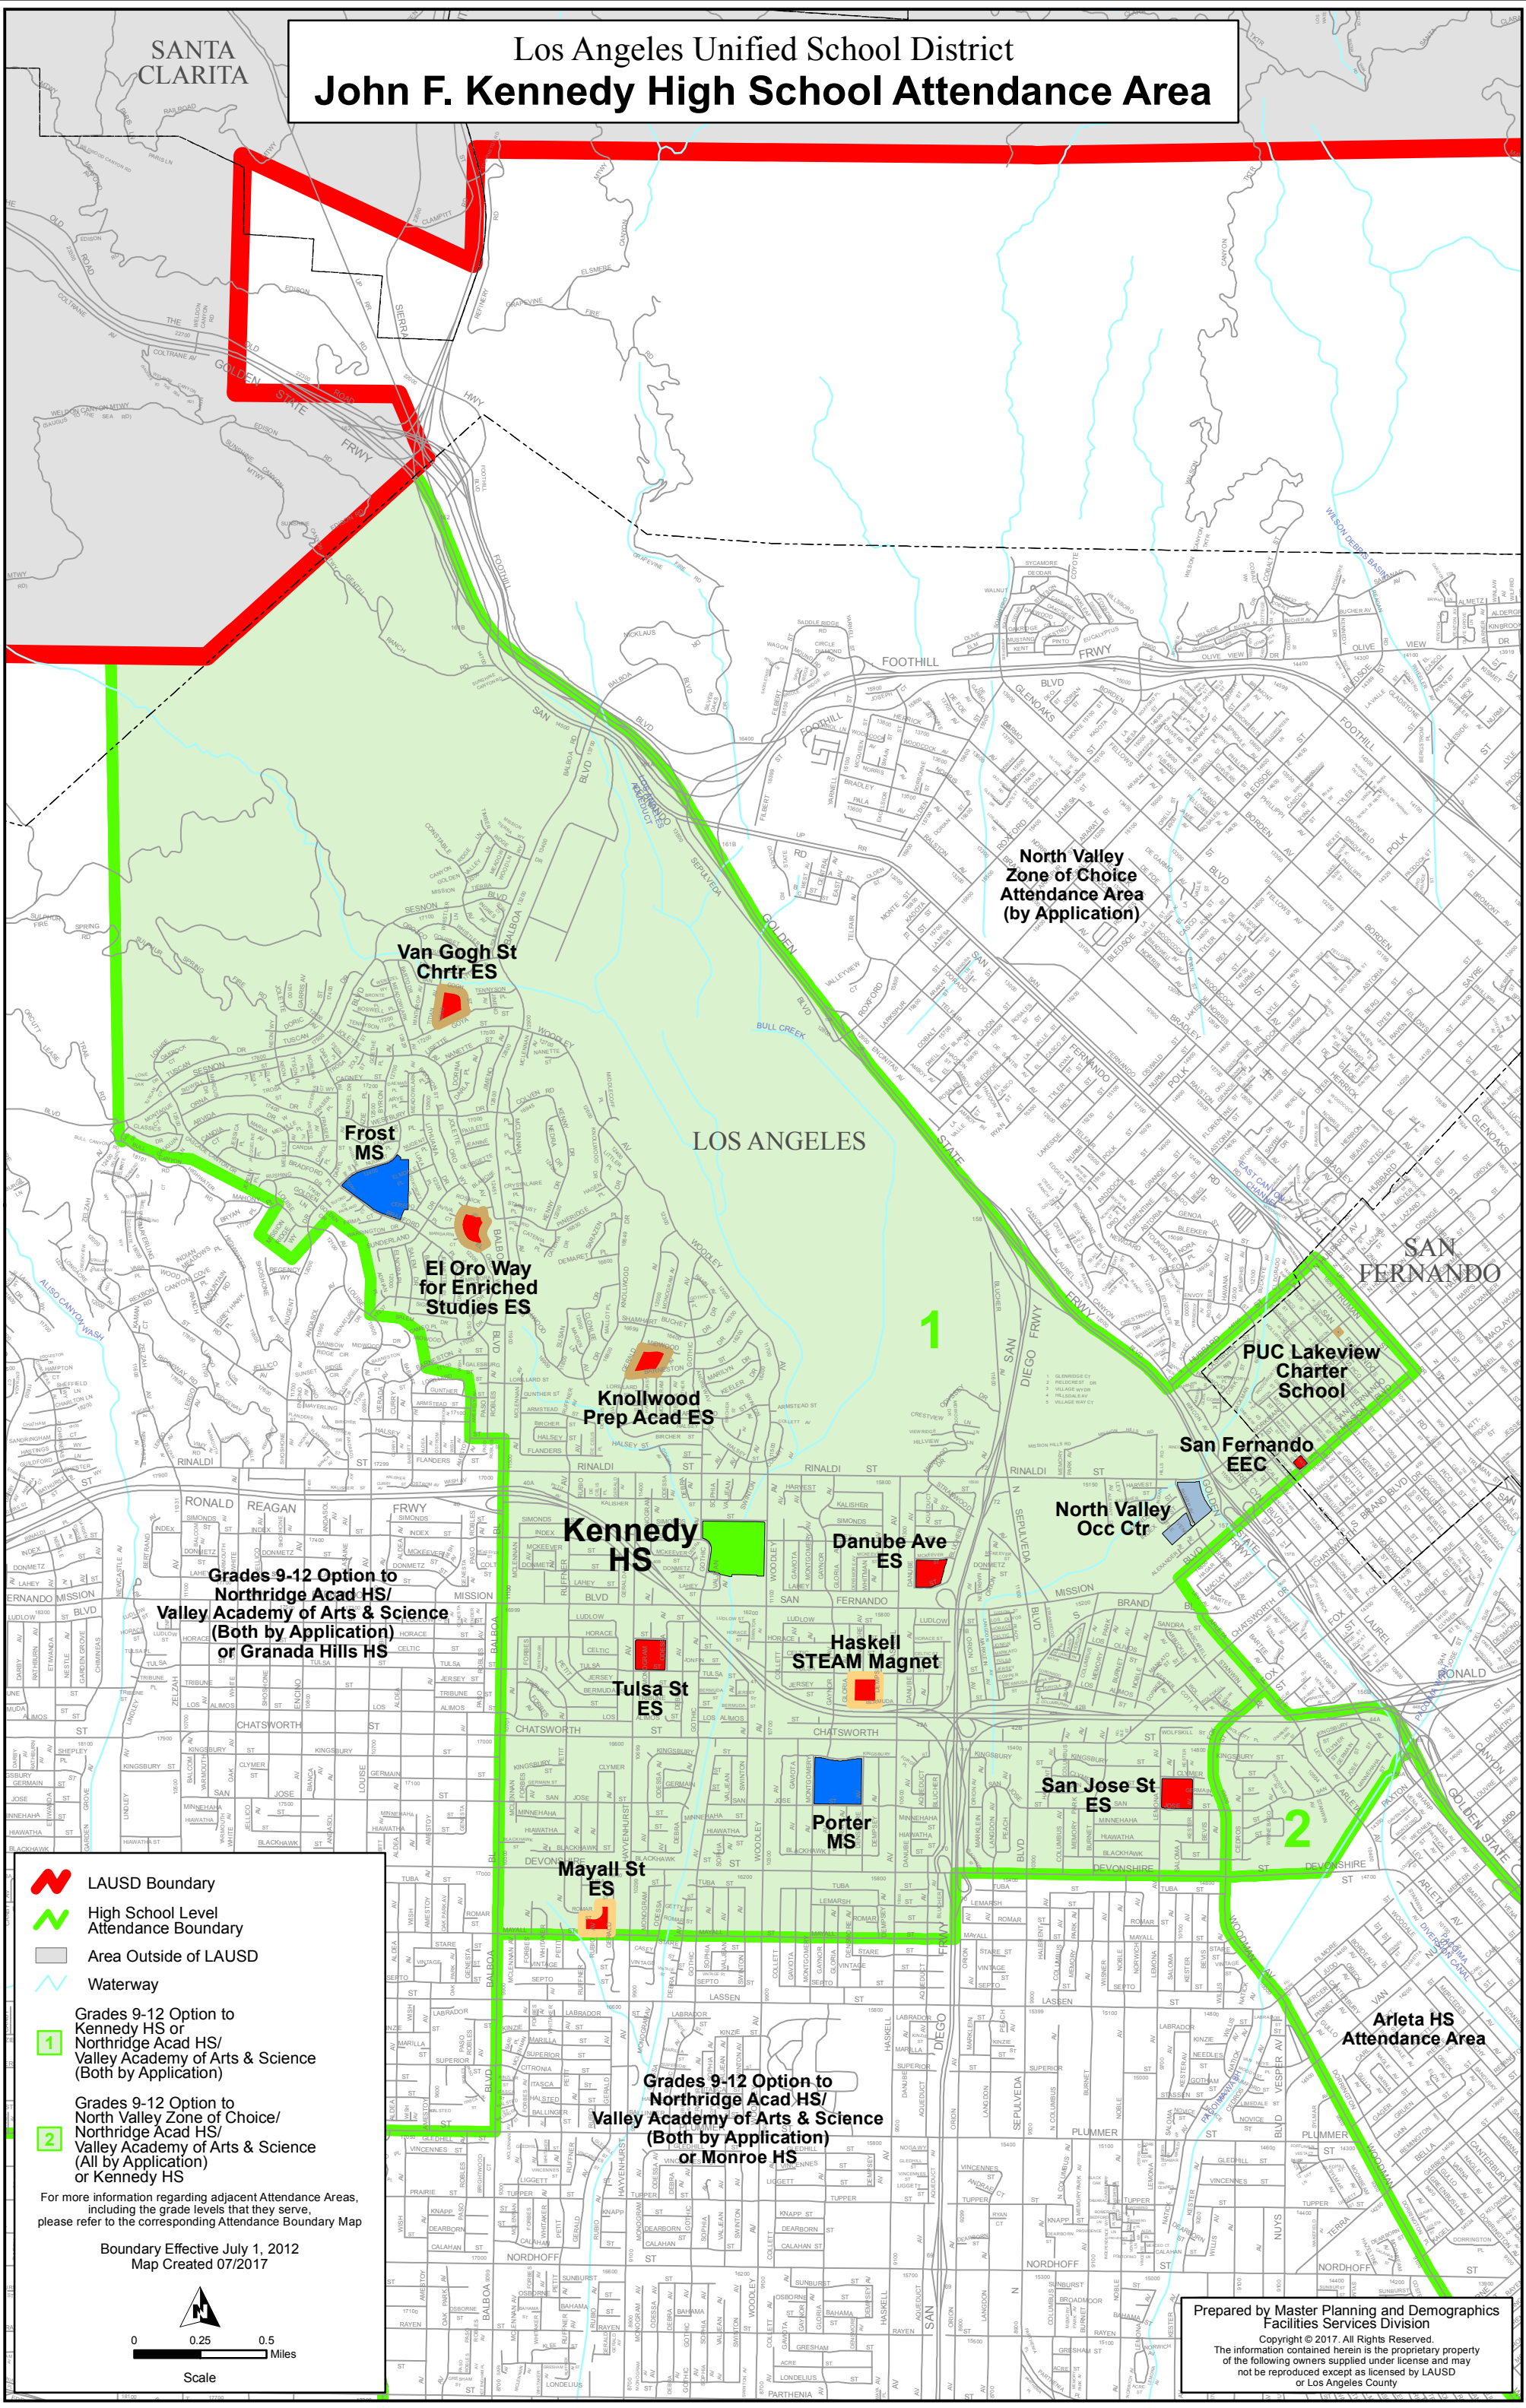

# Los Angeles Unified School District John F. Kennedy High School Attendance Area

- LAUSD Boundary
- High School Level Attendance Boundary
- Area Outside of LAUSD
- Waterway
- Grades 9-12 Option to Northridge Acad HS/ Valley Academy of Arts & Science (Both by Application)
- Grades 9-12 Option to North Valley Zone of Choice/ Northridge Acad HS/ Valley Academy of Arts & Science (All by Application) or Kennedy HS

For more information regarding adjacent Attendance Areas, including the grade levels that they serve, please refer to the corresponding Attendance Boundary Map

Boundary Effective July 1, 2012  
Map Created 07/2017