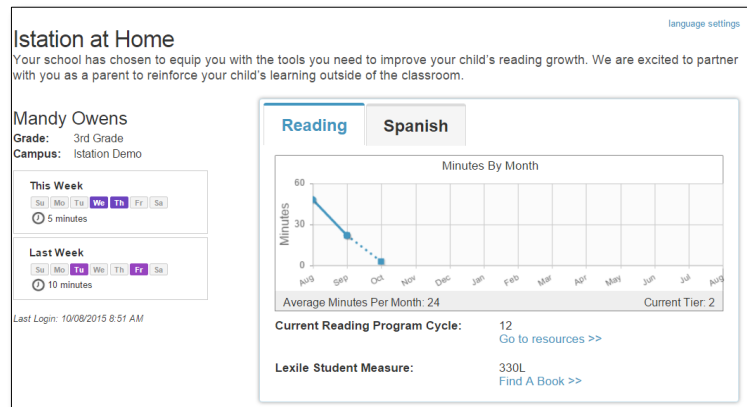

Step 4:

- A. Enter your user name and password.
- B. Click the **OK** button.

Step 5:

Select one of the following:

- Reading with ISIP – personalized instructional path
- Reading en Español con ISIP* – personalized instructional path
- Books – interactive books
- Writing – Writing Rules! with Calvin Cool (3rd – 8th grade)
- iPractice – student-selected activities from the Istation curriculum
- Assignments – extra practice activities assigned by the teacher

*based on your district/campus subscription

Parent Portal Login

Parents may go to Istation’s Parent Portal online at www.istation.com. A variety of resources are available to reinforce children’s learning at home including:

Resources

- Printable lessons
- Lexile – Find A Book

Data

- Usage
- Student Summary Handout
- Skill Growth
- Writing Rules!

Enter www.istation.com in your Web browser and click on **CUSTOMER LOGIN**.

The first time you log in, you will be prompted to select your child’s school. Type the school information in the search box, then click the “Search” button.

Then type your child’s login information as provided by his or her teacher and click **Log In**.

Log In: Find Your Campus
Step 1 of 2

To log in to the Istation classroom management and student report Web site, you must specify your location so that we can properly identify your account.

Search by Your Campus, District or Istation Domain Name

[Forgot User Name?](#)

[Forgot Password?](#)

[Forgot User Name or Password?](#)

Istation Support

1-866-883-7323, press 2

Non-transferable license: Tift Co School District at Tift Co School District
support@istation.com

7:00 a.m. - 6:30 p.m. M-F CST