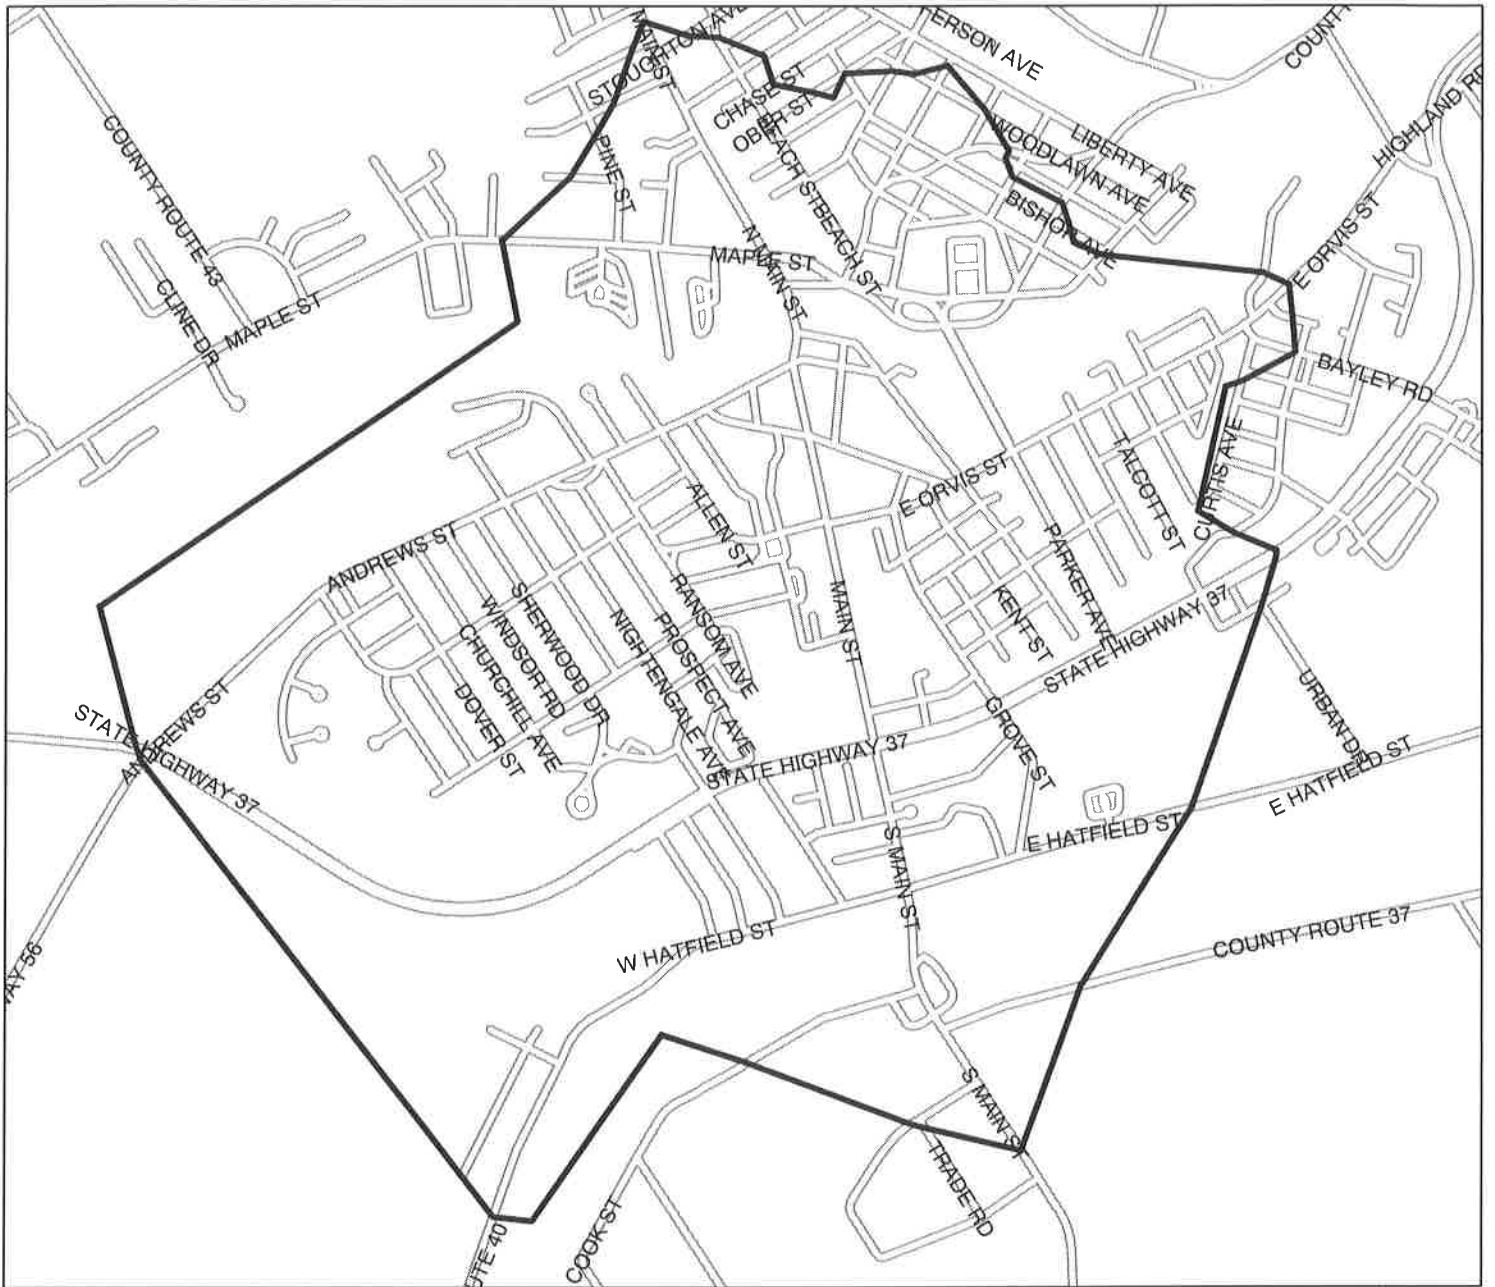

Massena Central School District District Map

H.S. - Walker's

Massena Central School District
District Map

JH - Walker's