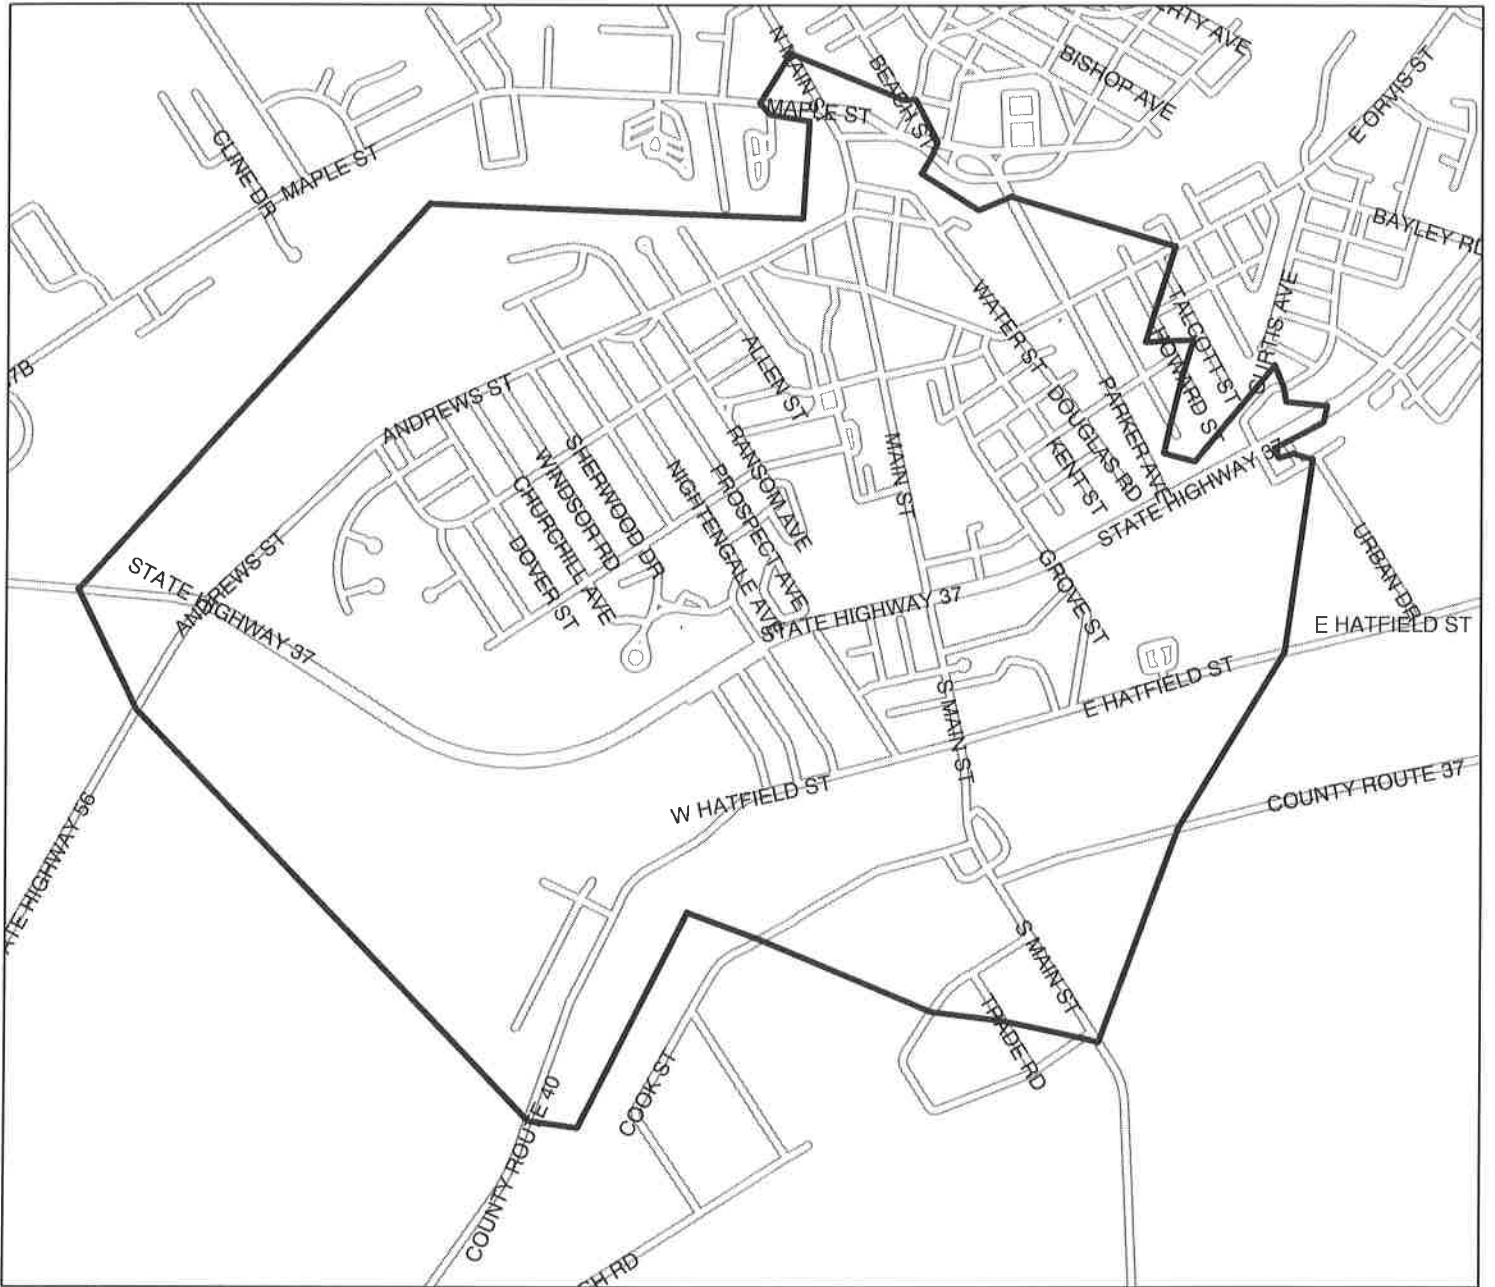

Massena Central School District District Map

H.S. - Walker's

Massena Central School District
District Map

JH - Walker's