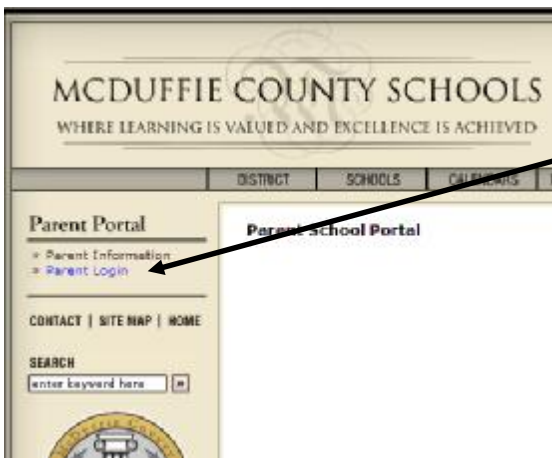

Parent Portal Directions

www.mcduffie.k12.ga.us

Step 1

Click on Parent Portal tab

Step 2

“Click on Parent Login”

If you click on “Parent Information” you will find a Frequently Asked Questions file and a Users Guide.