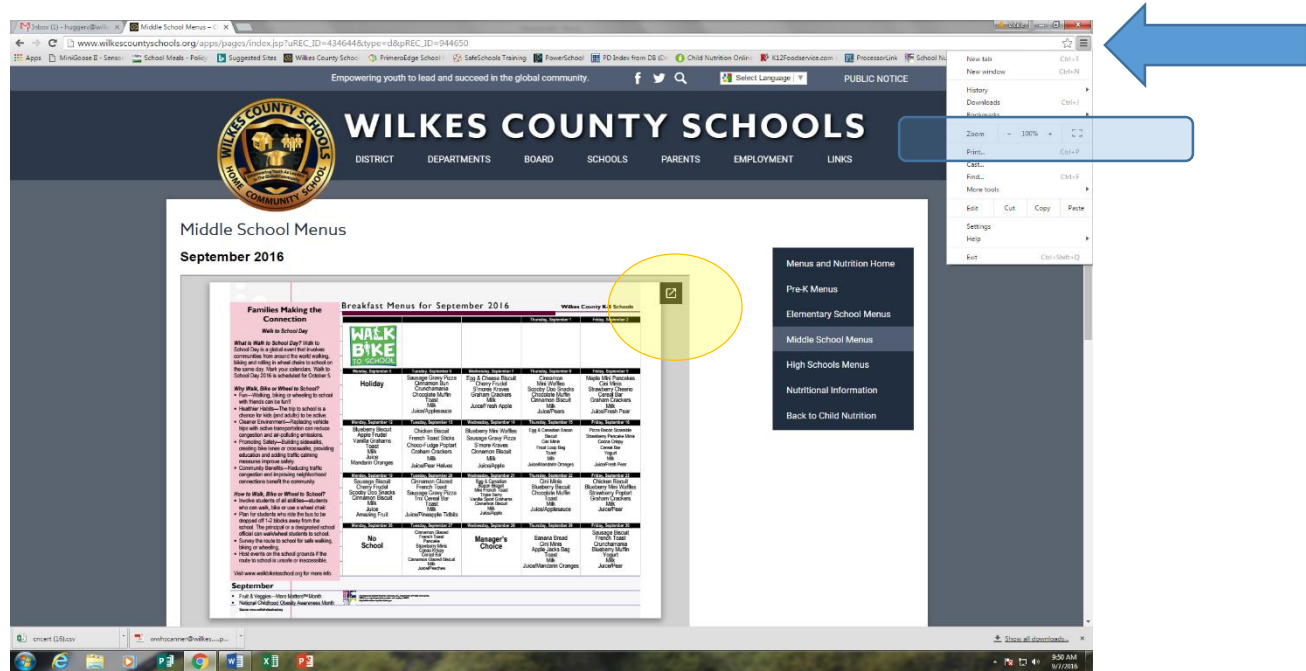

To view full menu screen:

- Try going to the upper right-hand corner of your screen (see )
- Click to customize your browser settings
- Try reducing the “zoom” setting until you can view the entire menu

To print:

- Go to the pop-out button (yellow circle above)
- Depending on your operating system, you can either download the form or print from this screen