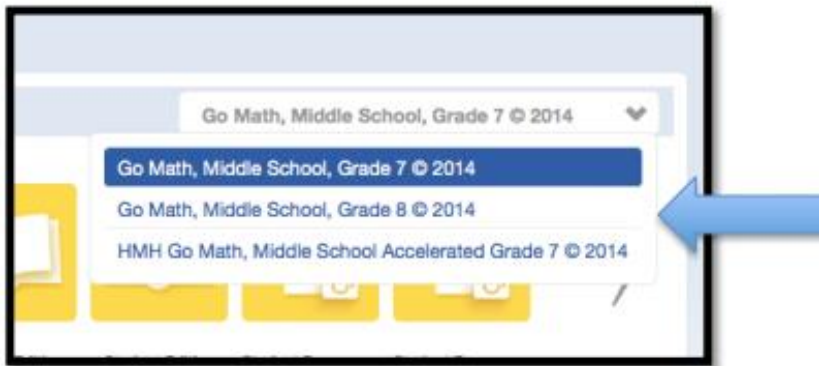

Login to GO Math! Program

1. Login to

<http://my.hrw.com> with your student's user name and password. These are given to the students by their teacher.

2. Once logged in, you should see a drop down arrow on the right side of the page.