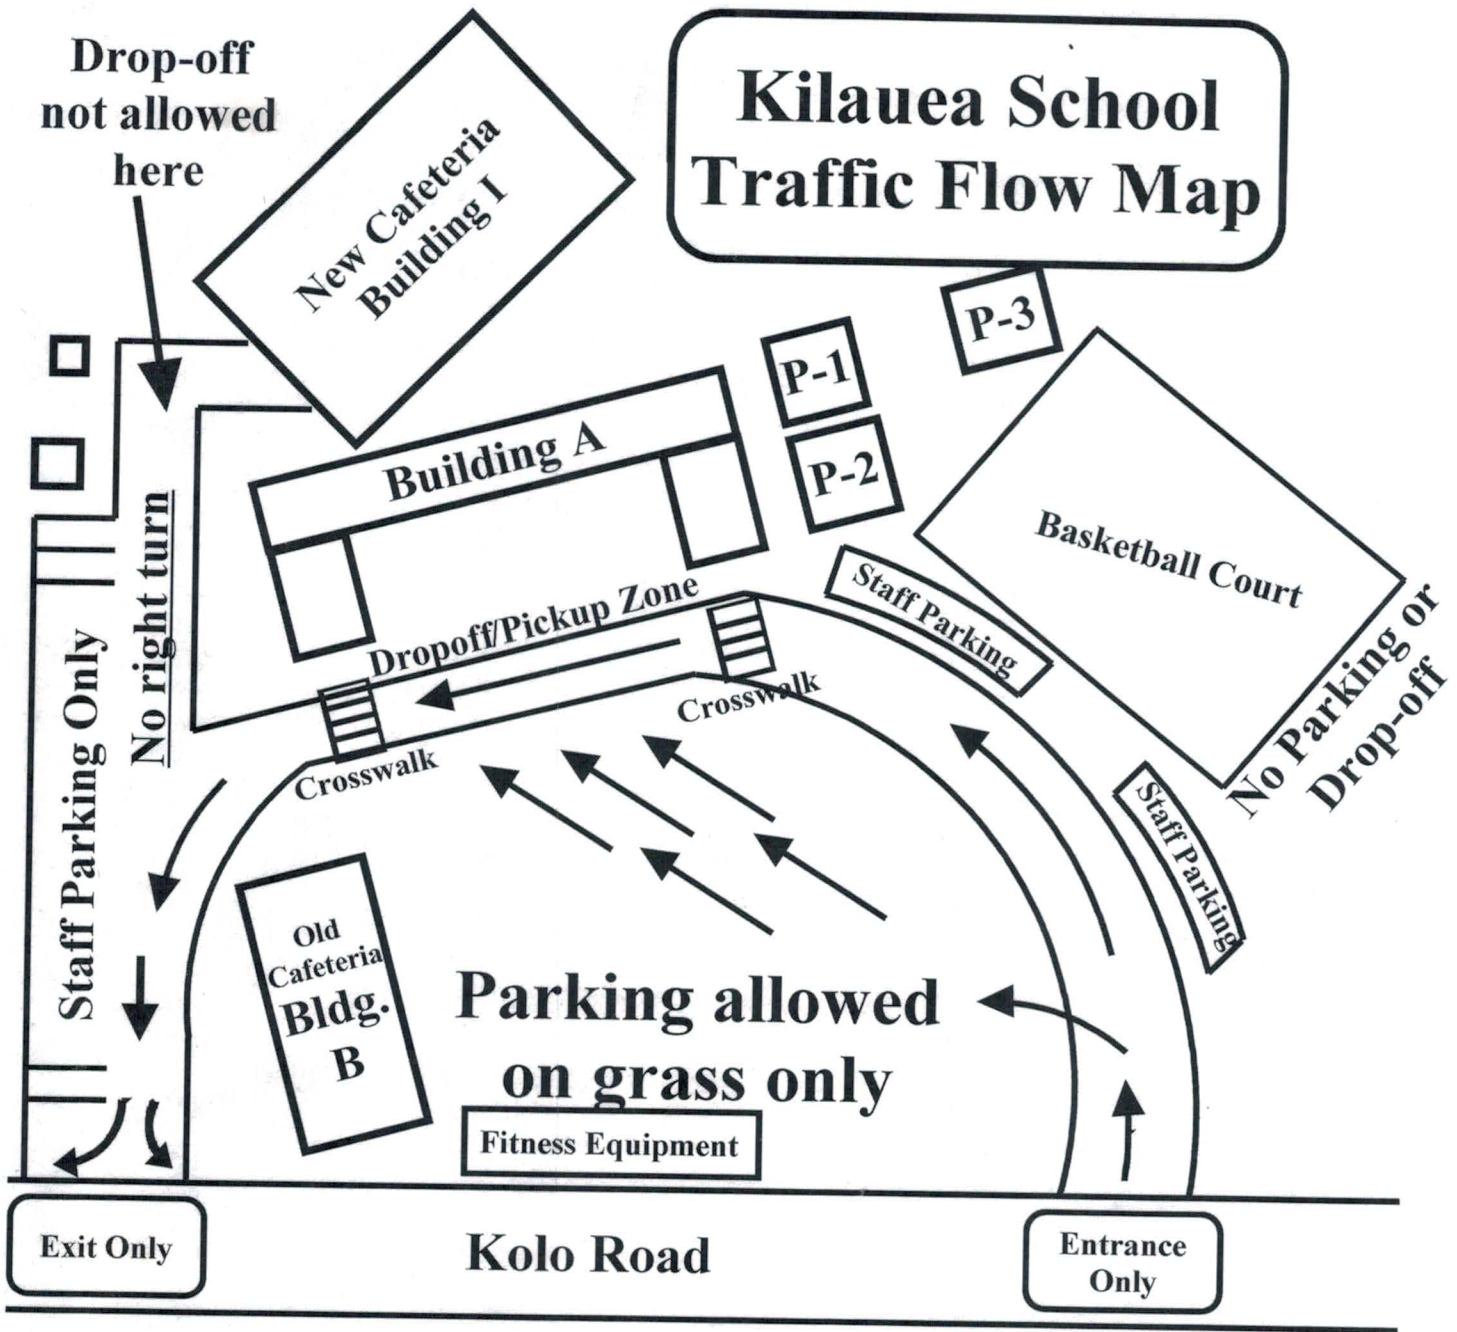

Kilauea School Traffic Flow Map

Safety Tips for School Traffic

- Please drive slowly
- Please watch for keiki crossing
- Drive forward only
- Do not back up
- No parking in front of the crosswalks
- Drop-off and pick-up in the marked zone
- No parking in staff parking areas
- No pick-up or drop-off in the cafeteria delivery area

Handwritten text in a box at the top left, possibly a title or header.

Handwritten text in a box at the top right, possibly a date or location.

Handwritten text centered below the main diagram.

Handwritten text at the bottom of the page, possibly a signature or footer.