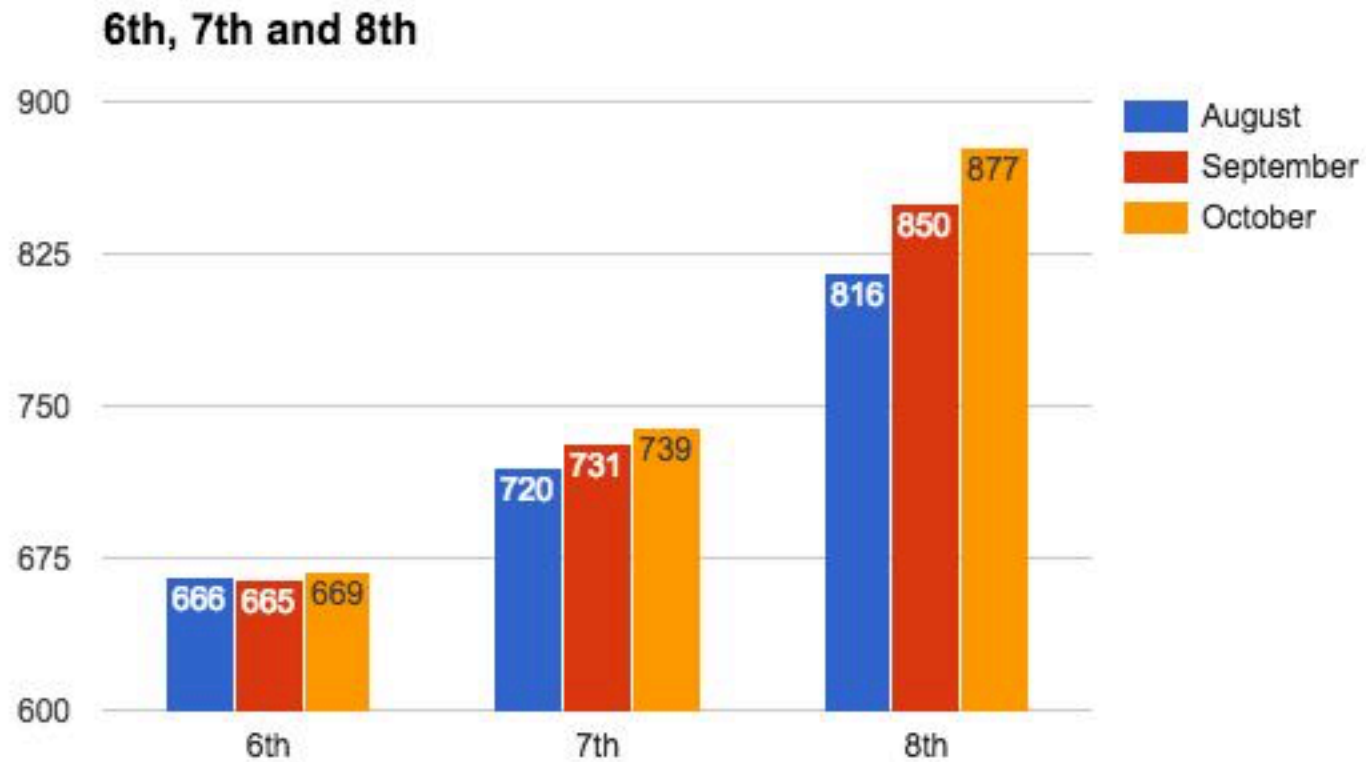

Alliance Ouchi-O'Donovan 6-12 Complex

O'Donovan Lexile Average August-October 2016

	August	September	October
6th	666	665	669
7th	720	731	739
8th	816	850	877

Alliance Ouchi-O'Donovan 6-12 Complex

Ouchi Lexile Average August - October 2016