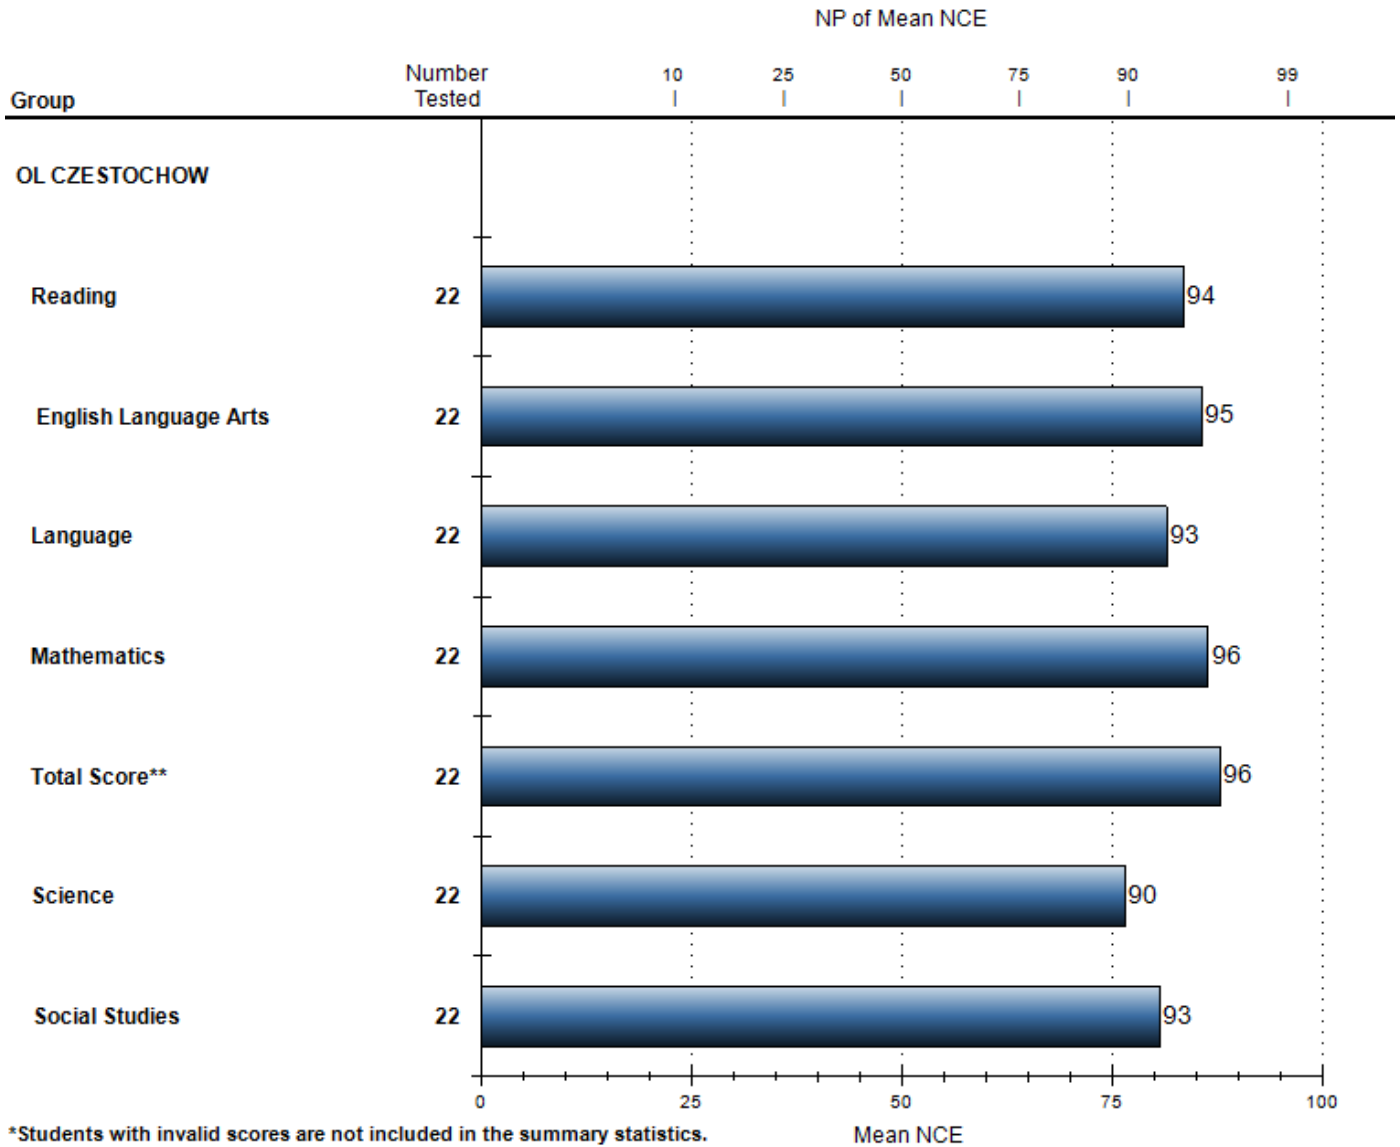

TerraNova 3 - Common Core  
 Summary Chart: Subtests  
 NP of Mean NCE

Grade: 8, Test Date: 03/07/16, QM: 24, Norms Year: 2011, Scoring Type: Pattern (IRT)

Published by CTB/McGraw-Hill LLC, a subsidiary of The McGraw-Hill Companies, Inc., 20 Ryan Ranch Road, Monterey, California 93940-5703.  
Copyright © 2010 by CTB/McGraw-Hill LLC. No part of this publication may be reproduced or distributed in any form or by any means, or stored in a database or retrieval system, without the prior written permission of the publisher. TerraNova and the TerraNova logo are trademarks of The McGraw-Hill Companies, Inc.